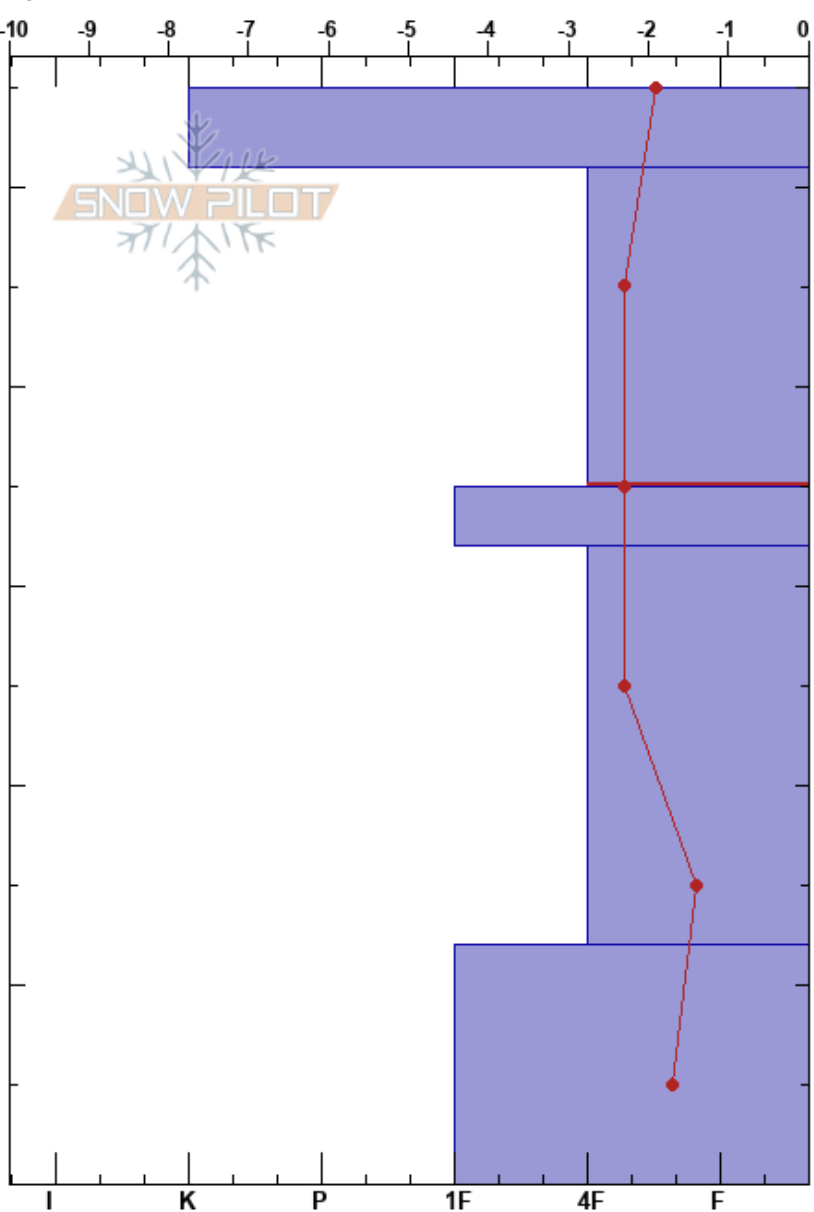

East bowl
 Nelson Lakes
 New Zealand
Elevation: 1740 m
Aspect: 180°

Sarah Churton
 21/08/2023 - 11:00
Co-ord: -41.86792S, 172.86155W
Slope Angle: 30°
Wind Loading: yes

Stability: HS:55
Air Temperature: -0.9°C **PF:** 6
Sky Cover: BKN
Precipitation: NO
Wind: SW Moderate

Specifics: Pit dug in a Ski Area; Pit is representative of backcountry

Form	Crystal		ρ kg/m ³	Stability tests & Layer comments
	Size	Moisture		
○	2			
●	0.3			
●	0.3			
/	0.3			←ECTN21 @21cm RP
○	2.5			