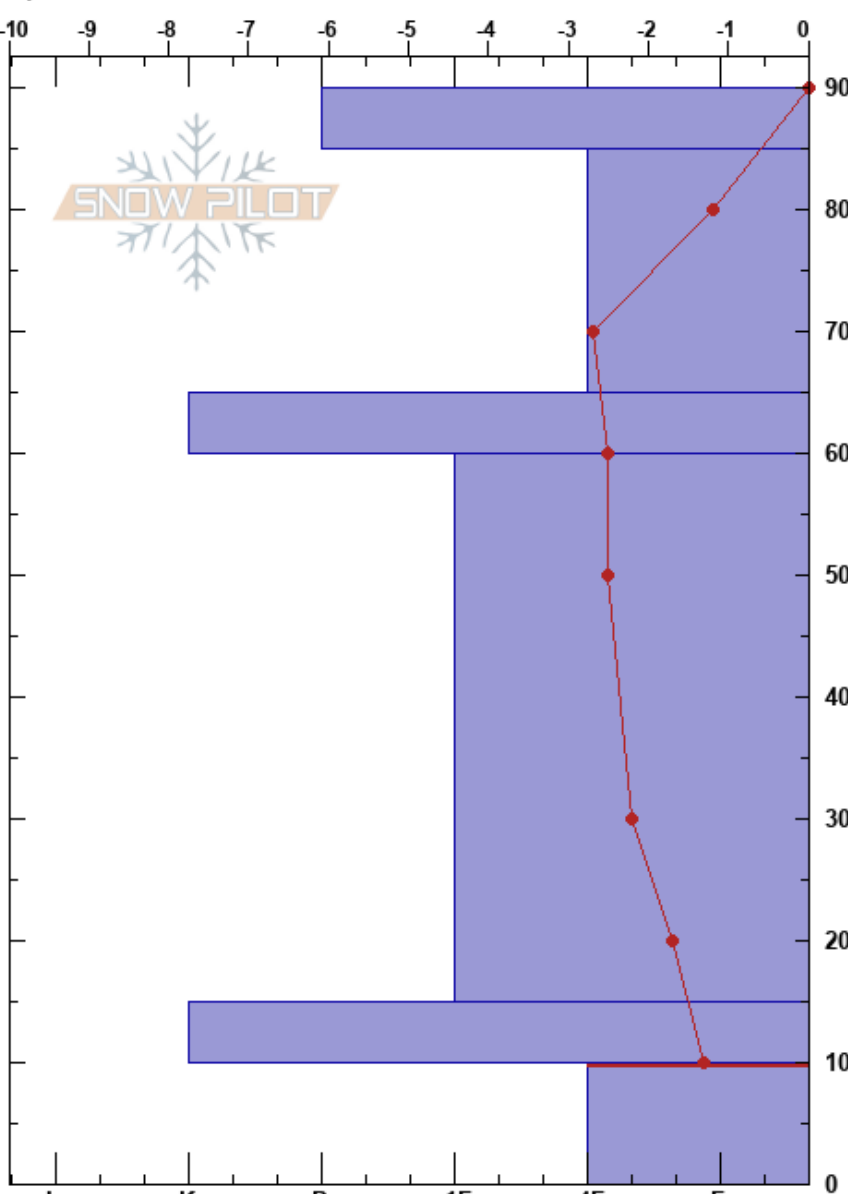

path 3 230820
 Two Thumbs
 New Zealand
 Elevation: 2200 m
 Aspect: SW

Konrad Apanowicz
 19/08/2023 - 12:00
 Co-ord: -43.83314N, 170.67355W
 Slope Angle: 30°
 Wind Loading: previous

Stability: HS:90
 Air Temperature: 0°C PF: 0
 Sky Cover: BKN PS: 0
 Precipitation: NO
 Wind: NW Moderate
 Layer Notes: 10-0cm: Problematic layer

Specifics: Pit dug in a Ski Area; Pit is representative of backcountry

Form	Crystal Size	Moisture	ρ kg/m ³	Stability tests & Layer comments
○				
●	0.3	D		
/	1	D		
⊙		D		
⊖	1.5	D		← ECTPV @60cm on FC 1.5 CT10, SC @60cm
⊙		D		
^		D-M		