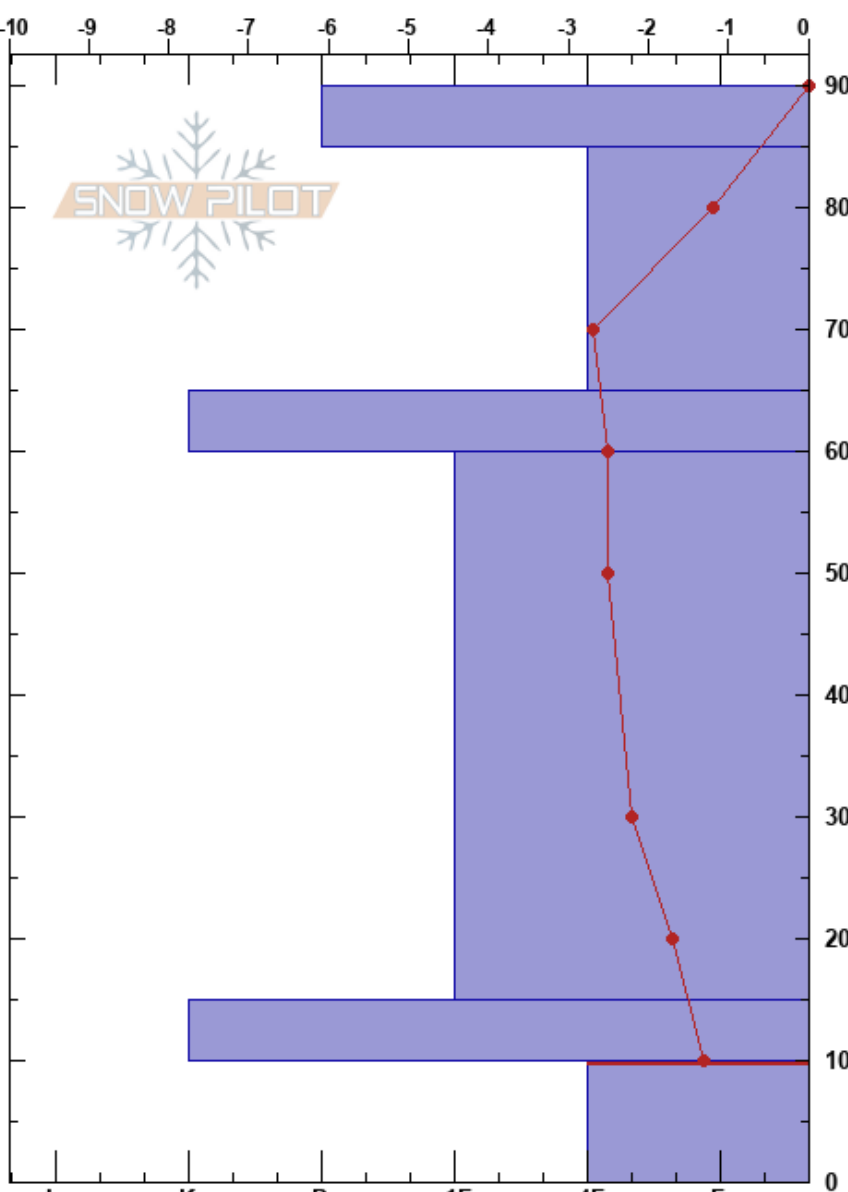

path 3 230820
 Two Thumbs
 New Zealand
Elevation: 2200 m
Aspect: SW

Konrad Apanowicz
 19/08/2023 - 12:00
Co-ord: -43.83314N, 170.67355W
Slope Angle: 30°
Wind Loading: previous

Stability:
Air Temperature: 0°C
Sky Cover: BKN
Precipitation: NO
Wind: NW Moderate

HS: 90
PF: 0
PS: 0
 10-0cm: Problematic layer

Specifics: Pit dug in a Ski Area; Pit is representative of backcountry

Form	Crystal Size	Moisture	ρ kg/m ³	Stability tests & Layer comments
○				
●	0.3	D		
/	1	D		
⊙		D		
⊖	1.5	D		← ECTPV @60cm on FC 1.5 CT10, SC @60cm
⊙		D		
^		D-M		