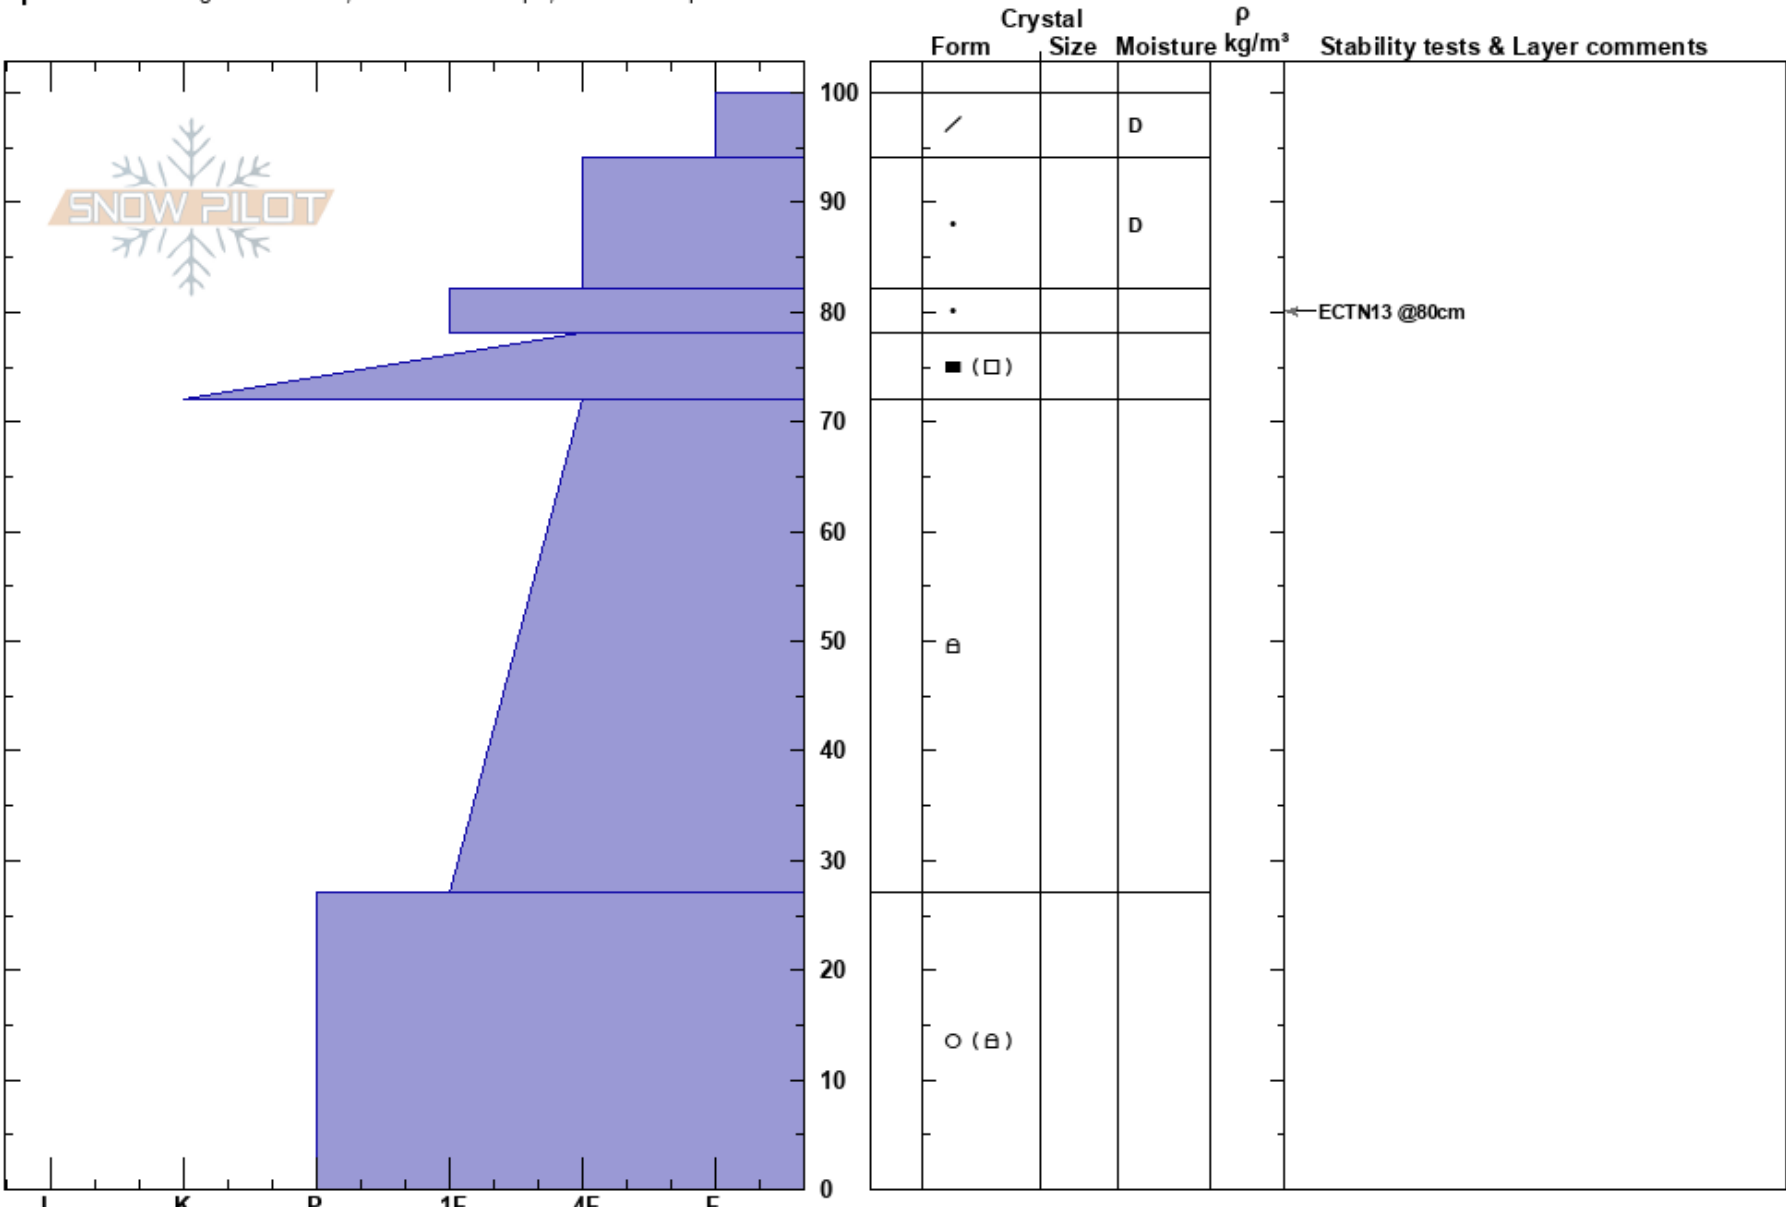

Mike's  
 Remarkables Range  
 New Zealand  
 Elevation: 1880 m  
 Aspect: SE  
 Specifics: Pit dug in a Ski Area; Ski tracks on slope; We skied slope

Remarks Snow Safety  
 19/08/2023 - 15:45  
 Co-ord: -45.06126S, 168.80853E  
 Slope Angle: 35°  
 Wind Loading: no

Stability: Good  
 Air Temperature:  
 Sky Cover: SCT  
 Precipitation: NO  
 Wind: NW Light Breeze

HS: 100  
 PF: 15 72-27cm: Problematic layer  
 PS: 5

Layer Notes:

Notes: 230819 Mike's (Alta Chutes) pit dug by Grice and Will.