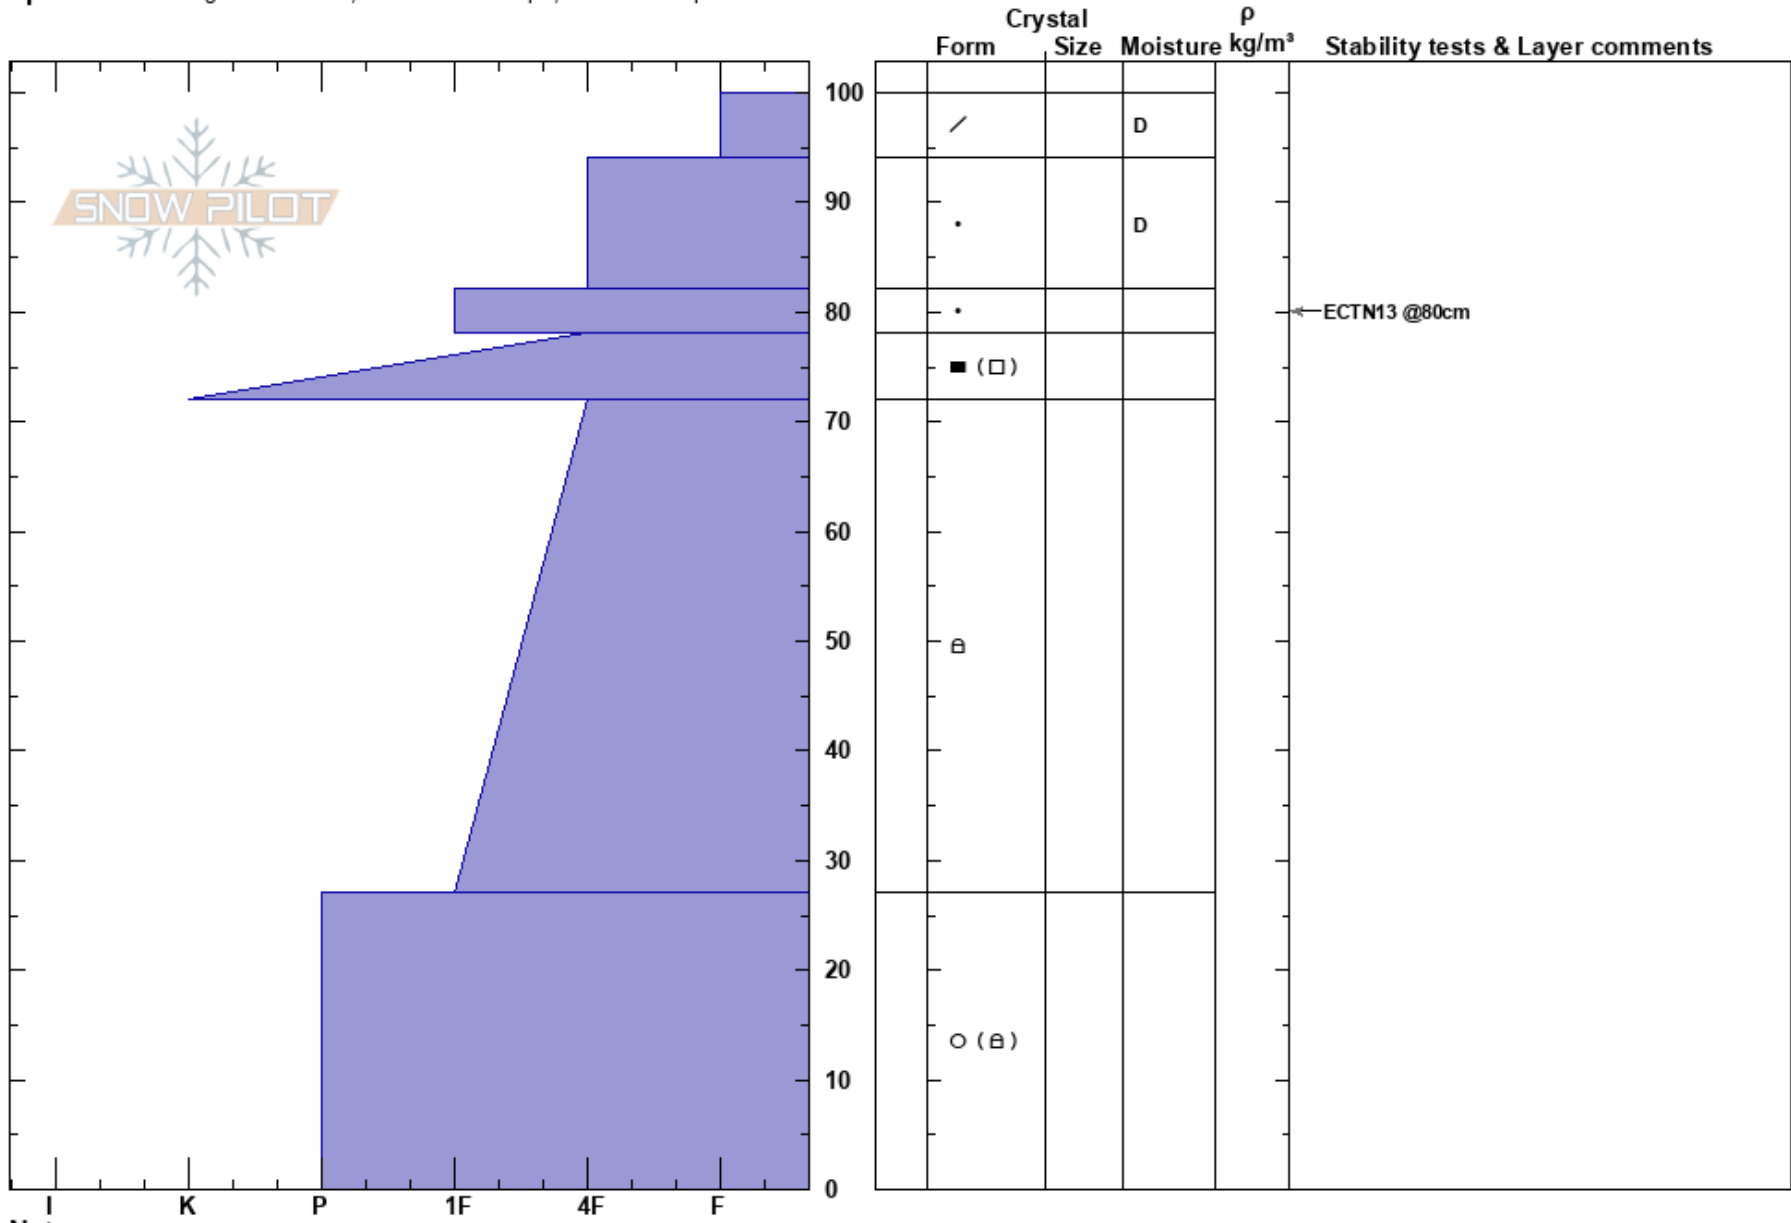

Mike's  
 Remarkables Range  
 New Zealand  
 Elevation: 1880 m  
 Aspect: SE  
 Specifics: Pit dug in a Ski Area; Ski tracks on slope; We skied slope

Remarks Snow Safety  
 19/08/2023 - 15:45  
 Co-ord: -45.06126S, 168.80853E  
 Slope Angle: 35°  
 Wind Loading: no

Stability: Good  
 Air Temperature:  
 Sky Cover: SCT  
 Precipitation: NO  
 Wind: NW Light Breeze

HS: 100  
 PF: 15 72-27cm: Problematic layer  
 PS: 5

Layer Notes:

Notes: 230819 Mike's (Alta Chutes) pit dug by Grice and Will.