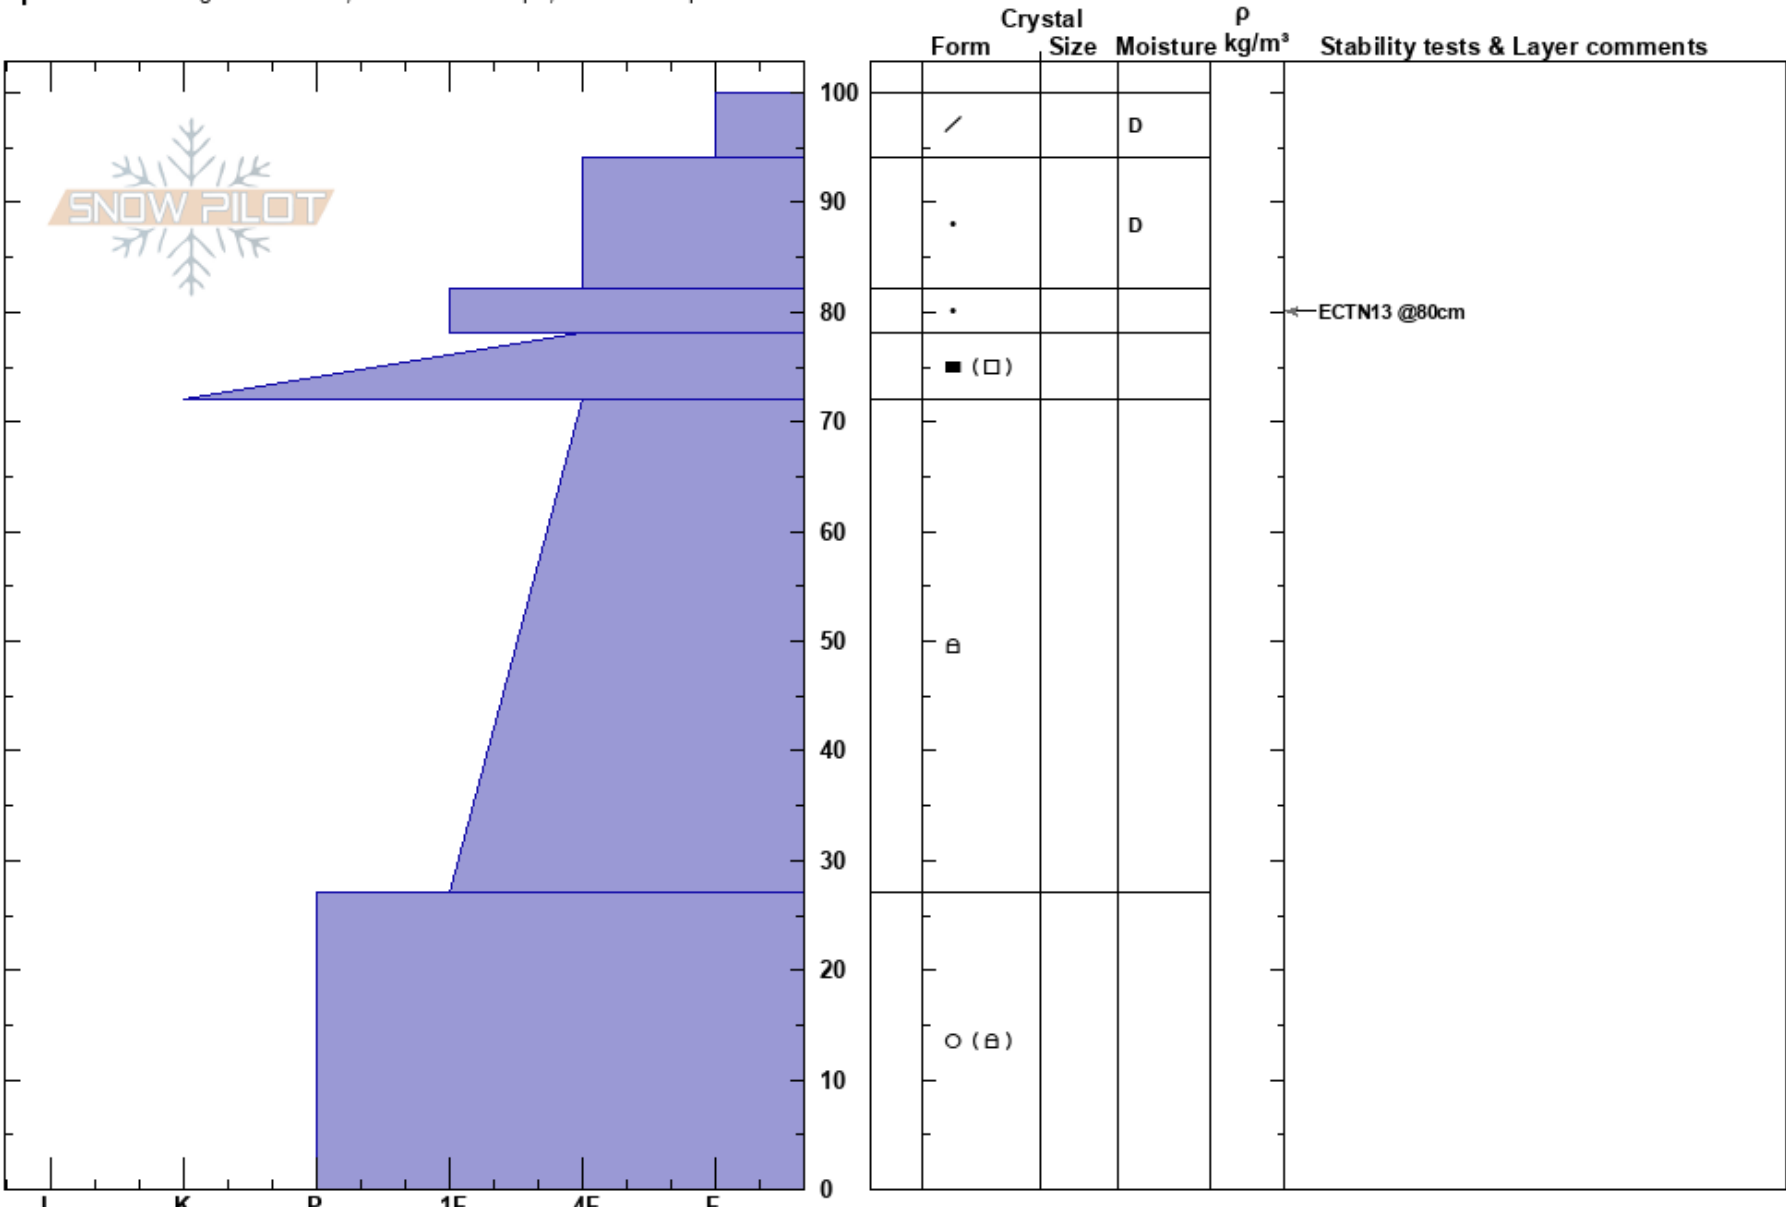

Mike's
 Remarkables Range
 New Zealand
Elevation: 1880 m
Aspect: SE
Specifics: Pit dug in a Ski Area; Ski tracks on slope; We skied slope

Remarks Snow Safety
 19/08/2023 - 15:45
Co-ord: -45.06126S, 168.80853E
Slope Angle: 35°
Wind Loading: no

Stability: Good
Air Temperature:
Sky Cover: SCT
Precipitation: NO
Wind: NW Light Breeze

HS: 100
PF: 15 72-27cm: Problematic layer
PS: 5

Layer Notes:

Notes: 230819 Mike's (Alta Chutes) pit dug by Grice and Will.