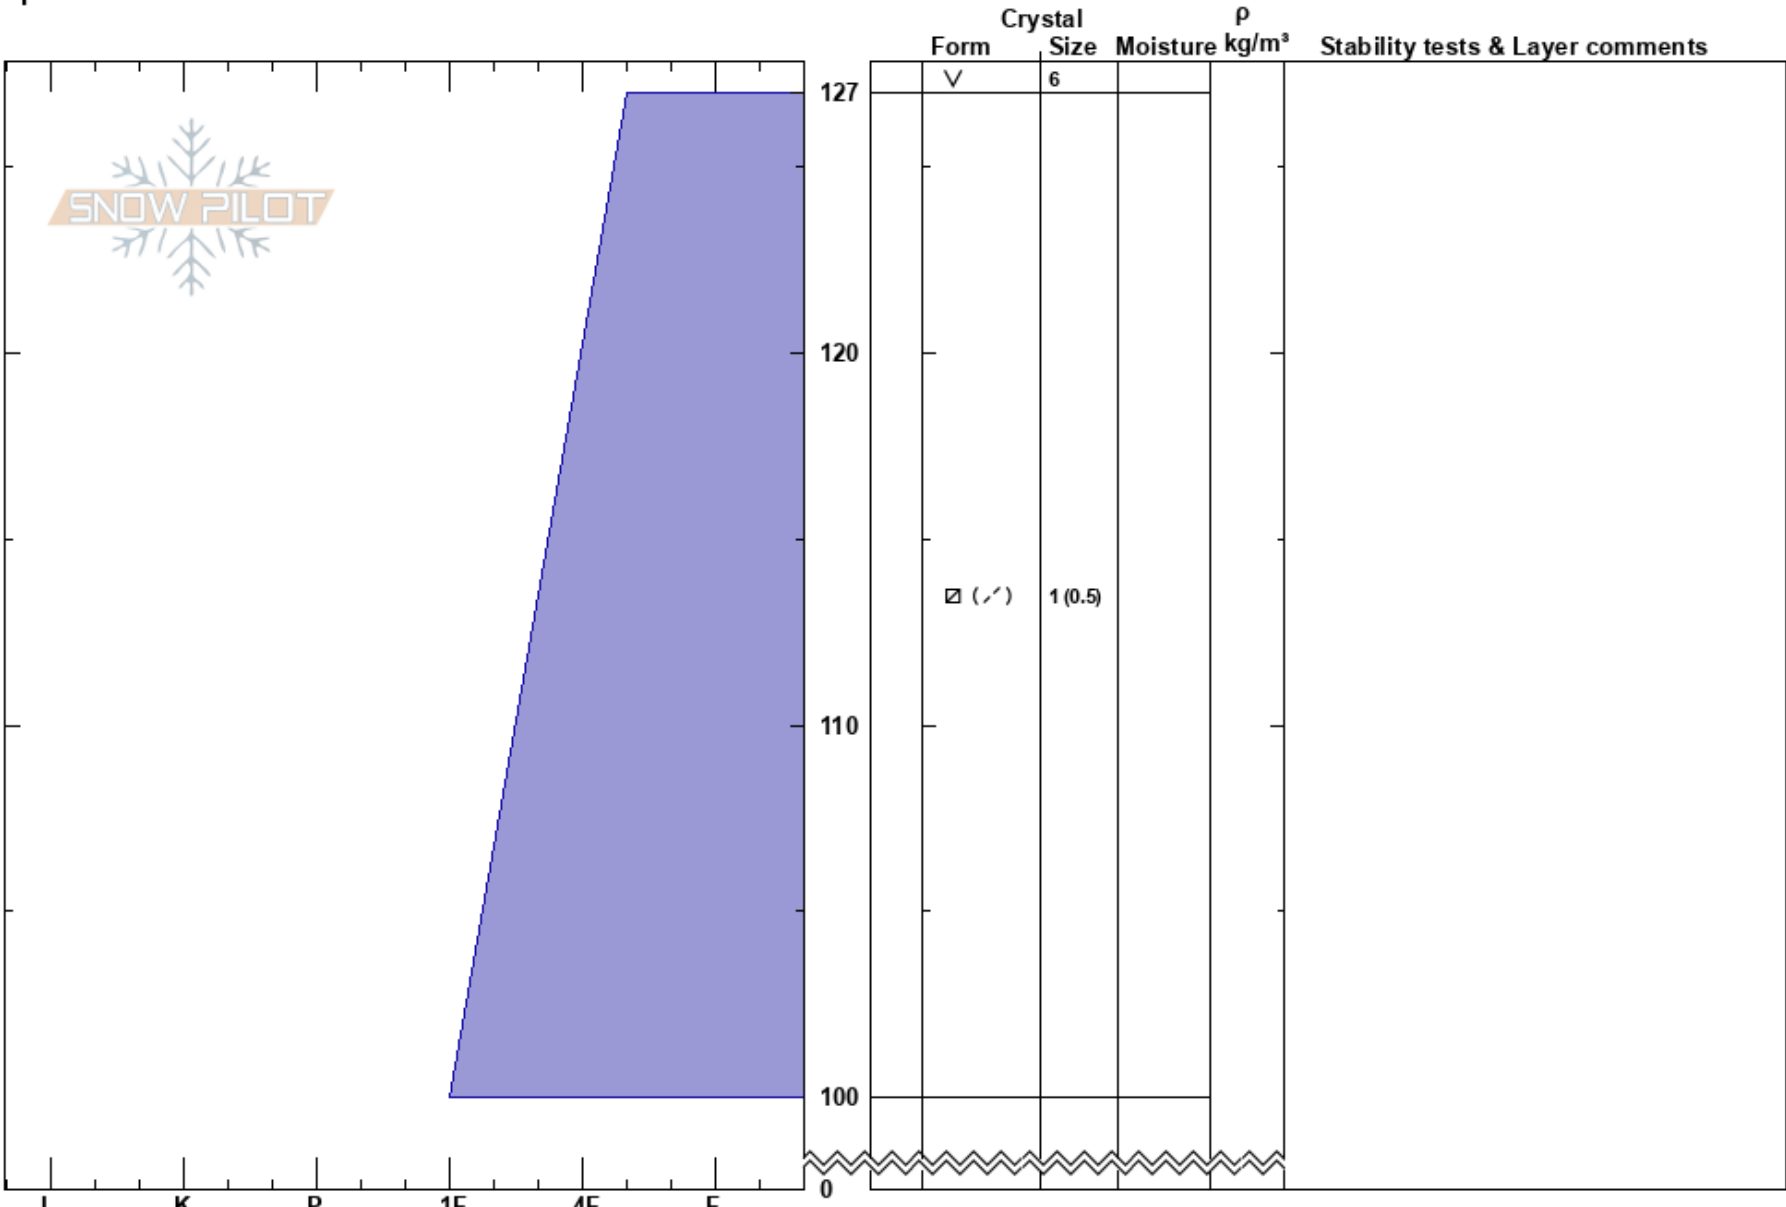

Cigar, Mid, Skier's L  
 Remarkables Range  
 New Zealand  
**Elevation:** 1950 m  
**Aspect:** SW  
**Specifics:**

Remarks Snow Safety  
 17/08/2023 - 14:20  
**Co-ord:** -45.05269S, 168.83131E  
**Slope Angle:** 38°  
**Wind Loading:**

**Stability:**  
**Air Temperature:** 1°C  
**Sky Cover:** CLR  
**Precipitation:** NO  
**Wind:** W Light Breeze

**HS:** 127  
**PF:** 30  
**PS:** 25

**Layer Notes:**

SNOW PILOT

**Notes:** Augi Fler