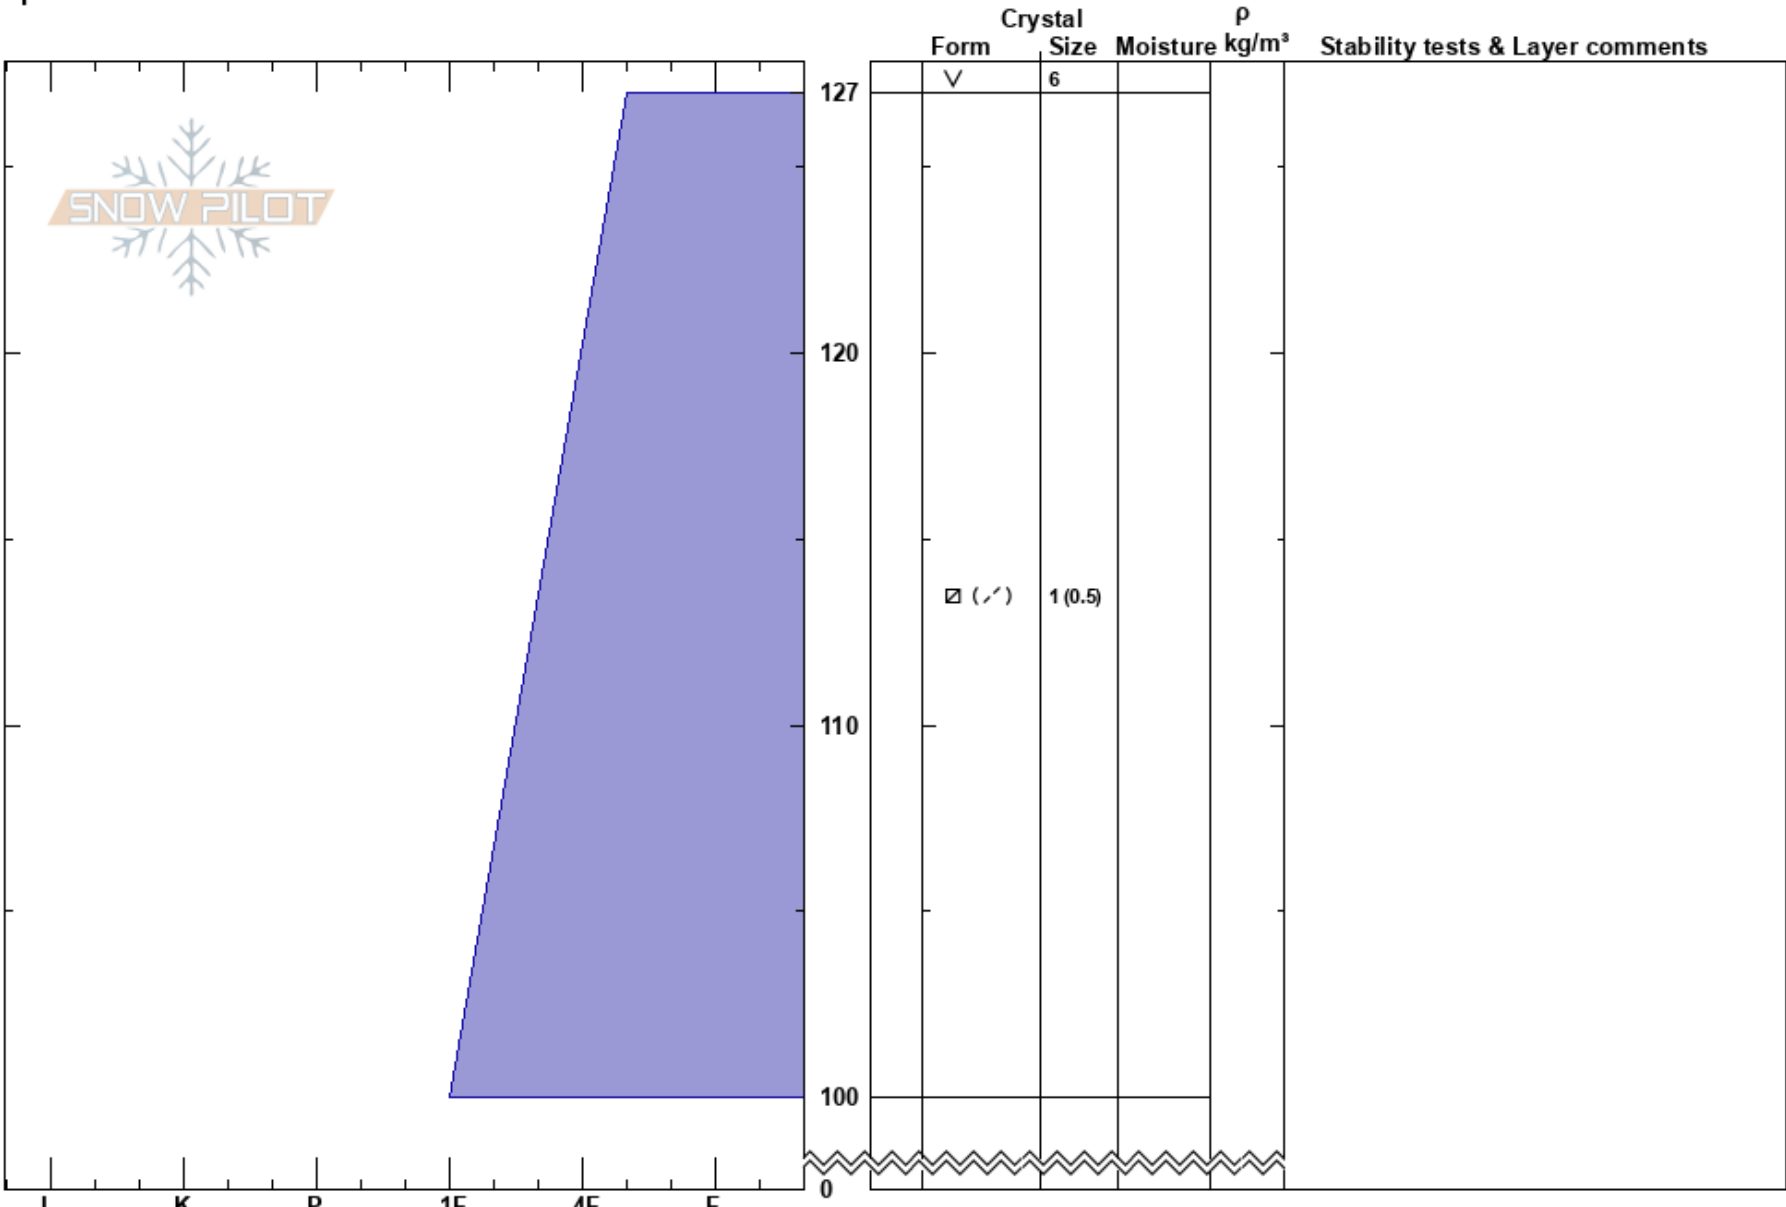

Cigar, Mid, Skier's L
 Remarkables Range
 New Zealand
Elevation: 1950 m
Aspect: SW
Specifics:

Remarks Snow Safety
 17/08/2023 - 14:20
Co-ord: -45.05269S, 168.83131E
Slope Angle: 38°
Wind Loading:

Stability:
Air Temperature: 1°C
Sky Cover: CLR
Precipitation: NO
Wind: W Light Breeze

HS: 127
PF: 30
PS: 25

Layer Notes:

Notes: Augi Fleer