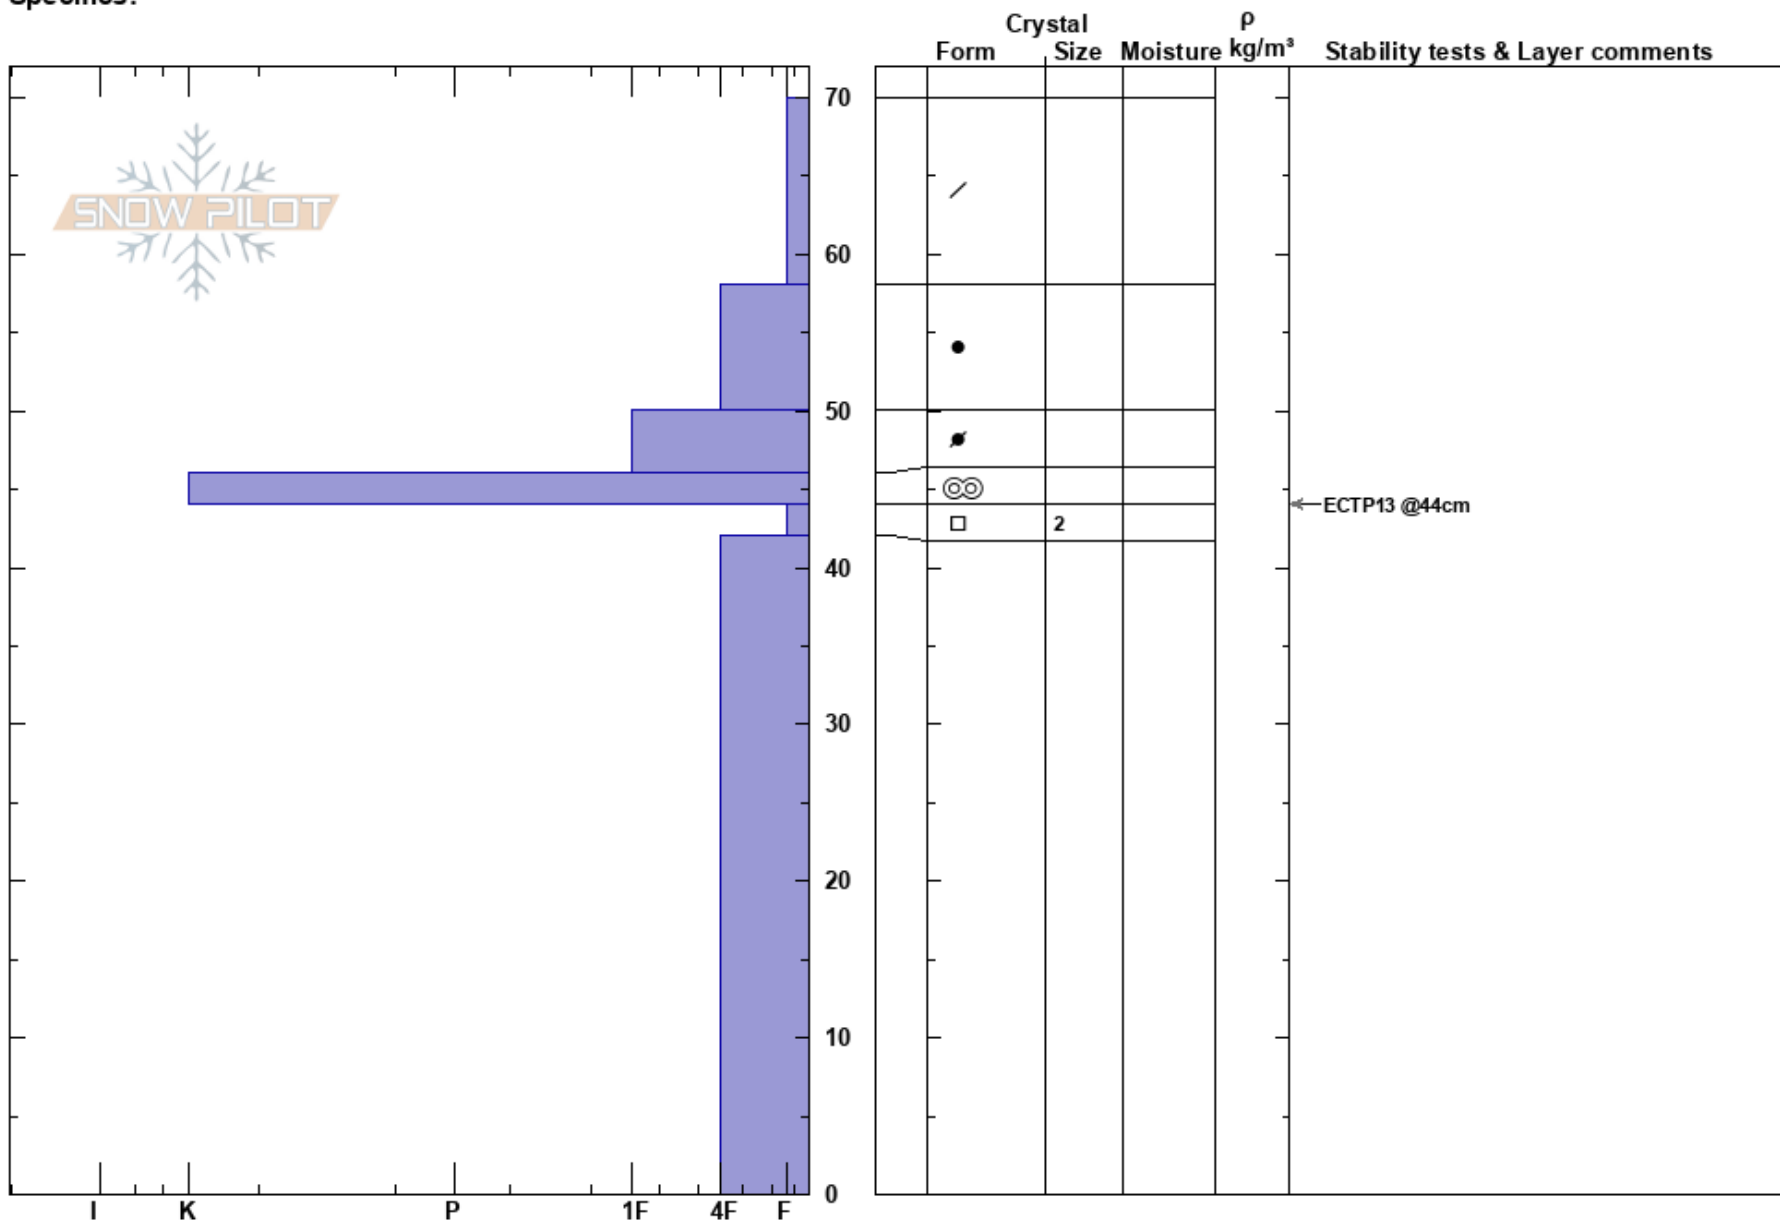

South Face Eyns
 Craigieburn Range
 New Zealand
Elevation: 1820 m
Aspect: S
Specifics:

Asher March
 18/08/2023 - 11:30
Co-ord: 59G 551162W 5212426S
Slope Angle: 27°
Wind Loading: no

Stability: **HS:** 70 **Layer Notes:**
Air Temperature: **PS:** 20 44-42cm: Problematic layer
Sky Cover: CLR
Precipitation: NO
Wind: NW Light Breeze