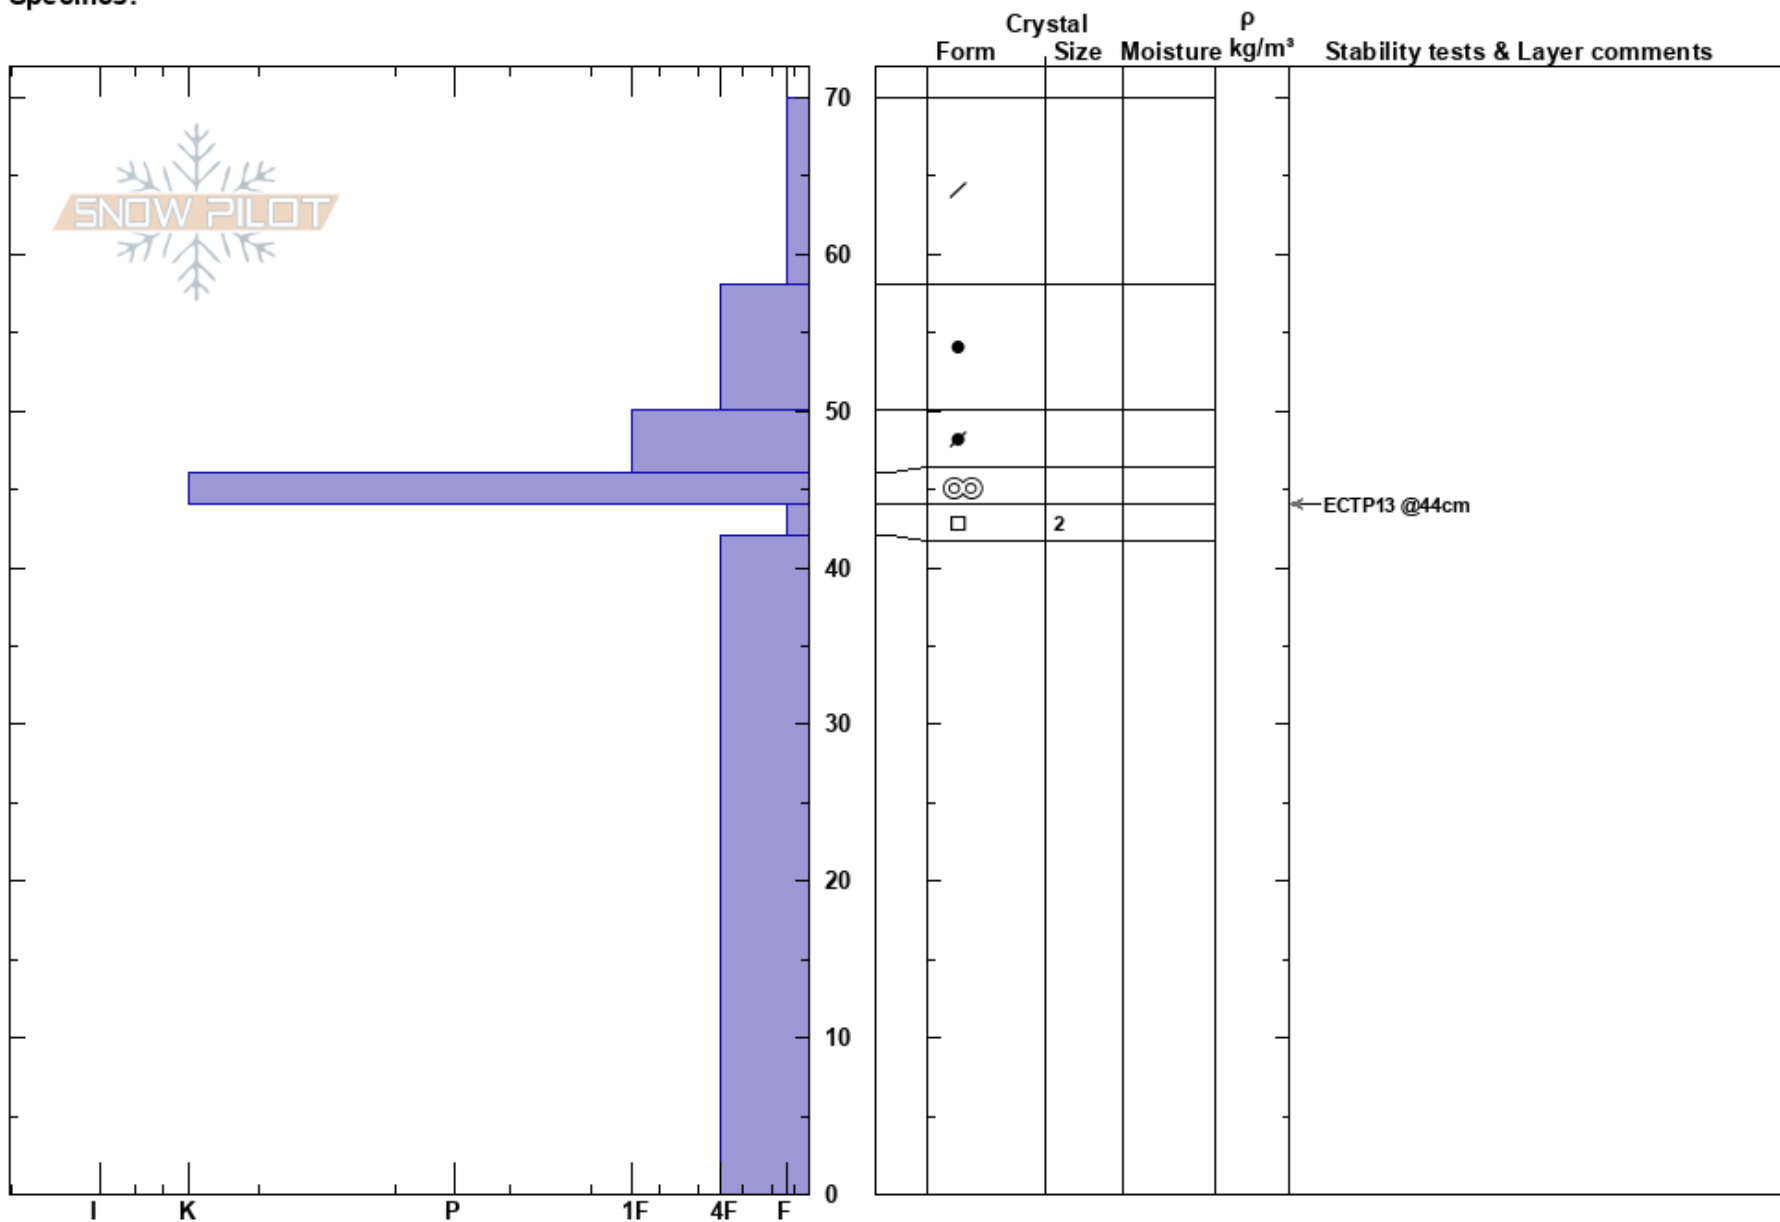

South Face Eyns
 Craigieburn Range
 New Zealand
Elevation: 1820 m
Aspect: S
Specifics:

Asher March
 18/08/2023 - 11:30
Co-ord: 59G 551162W 5212426S
Slope Angle: 27°
Wind Loading: no

Stability: **HS:** 70
Air Temperature: **PS:** 20 44-42cm: Problematic layer
Sky Cover: CLR
Precipitation: NO
Wind: NW Light Breeze