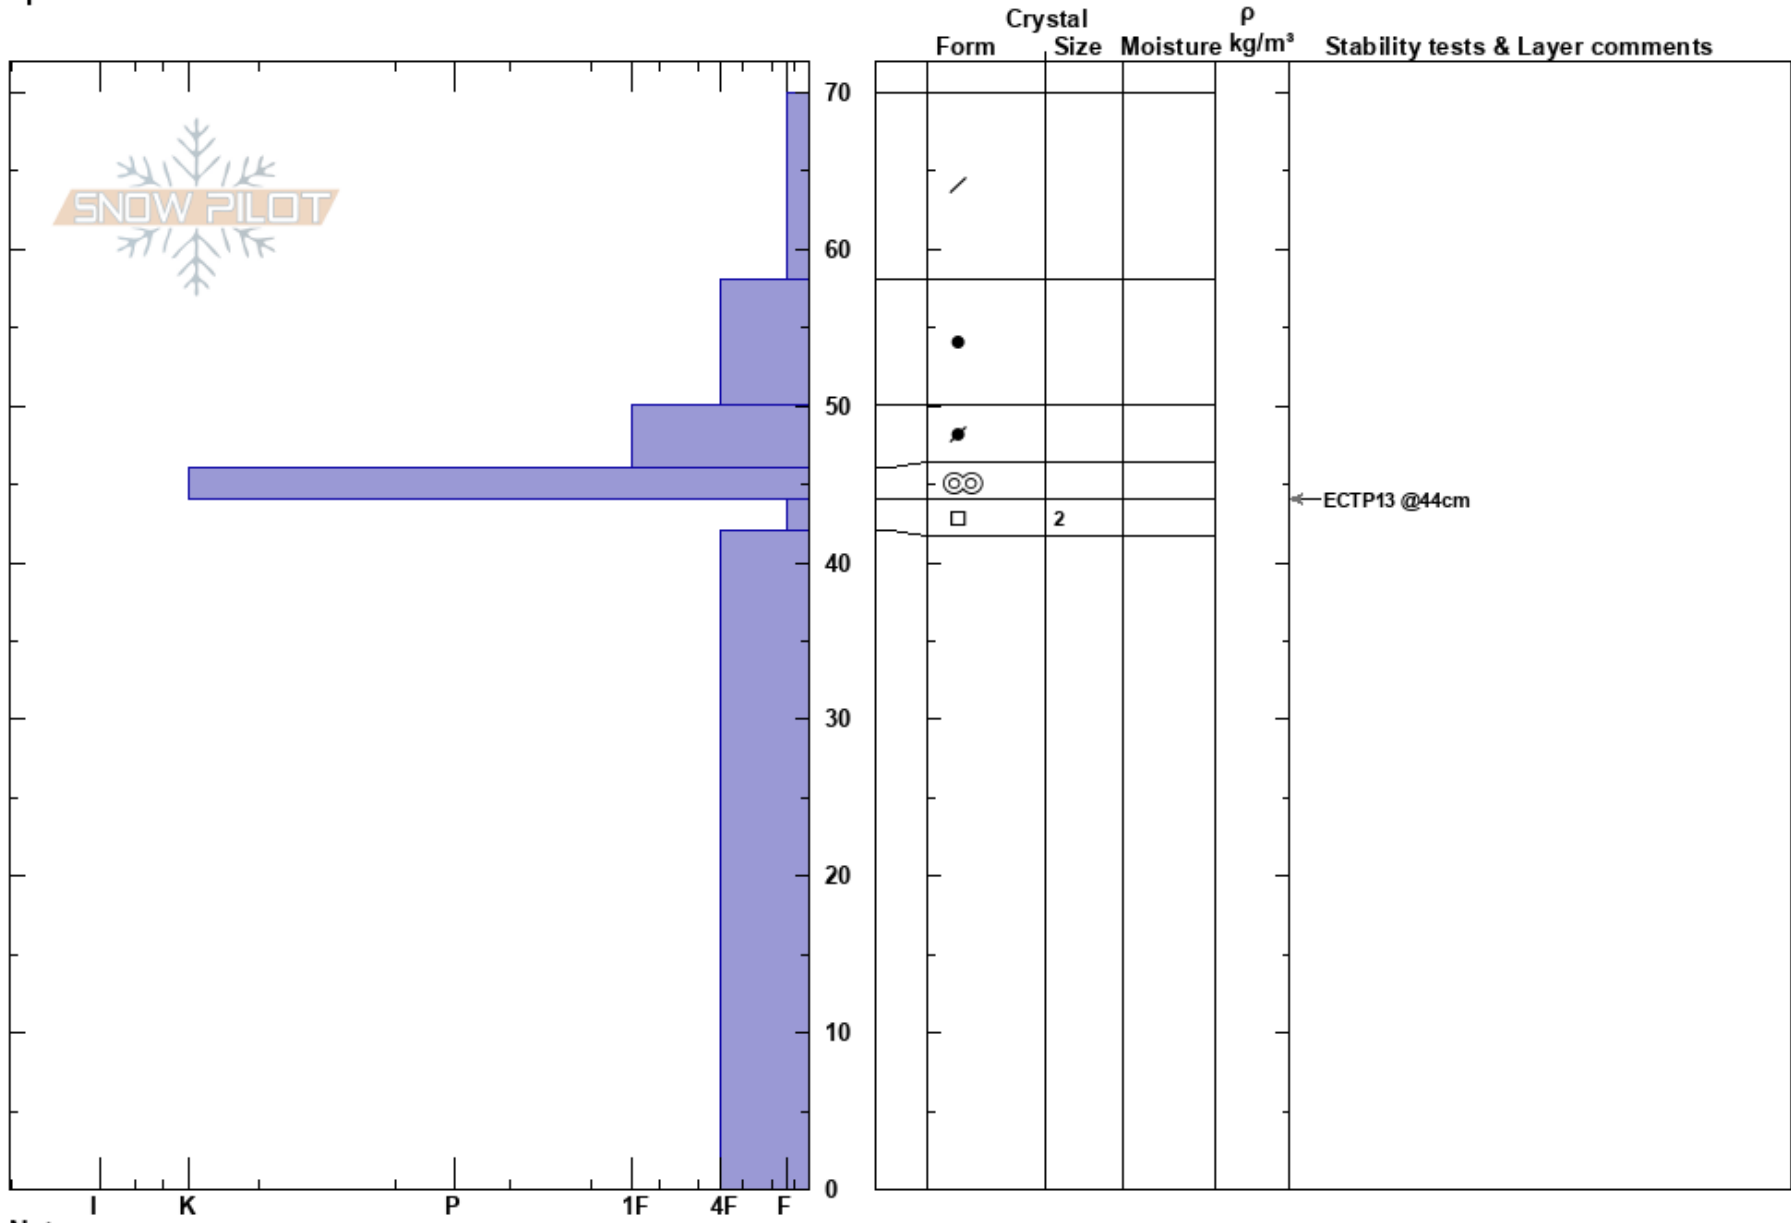

South Face Eyns
 Craigieburn Range
 New Zealand
Elevation: 1820 m
Aspect: S
Specifics:

Asher March
 18/08/2023 - 11:30
Co-ord: 59G 551162W 5212426S
Slope Angle: 27°
Wind Loading: no

Stability: **HS:** 70 **Layer Notes:**
Air Temperature: **PS:** 20 44-42cm: Problematic layer
Sky Cover: CLR
Precipitation: NO
Wind: NW Light Breeze