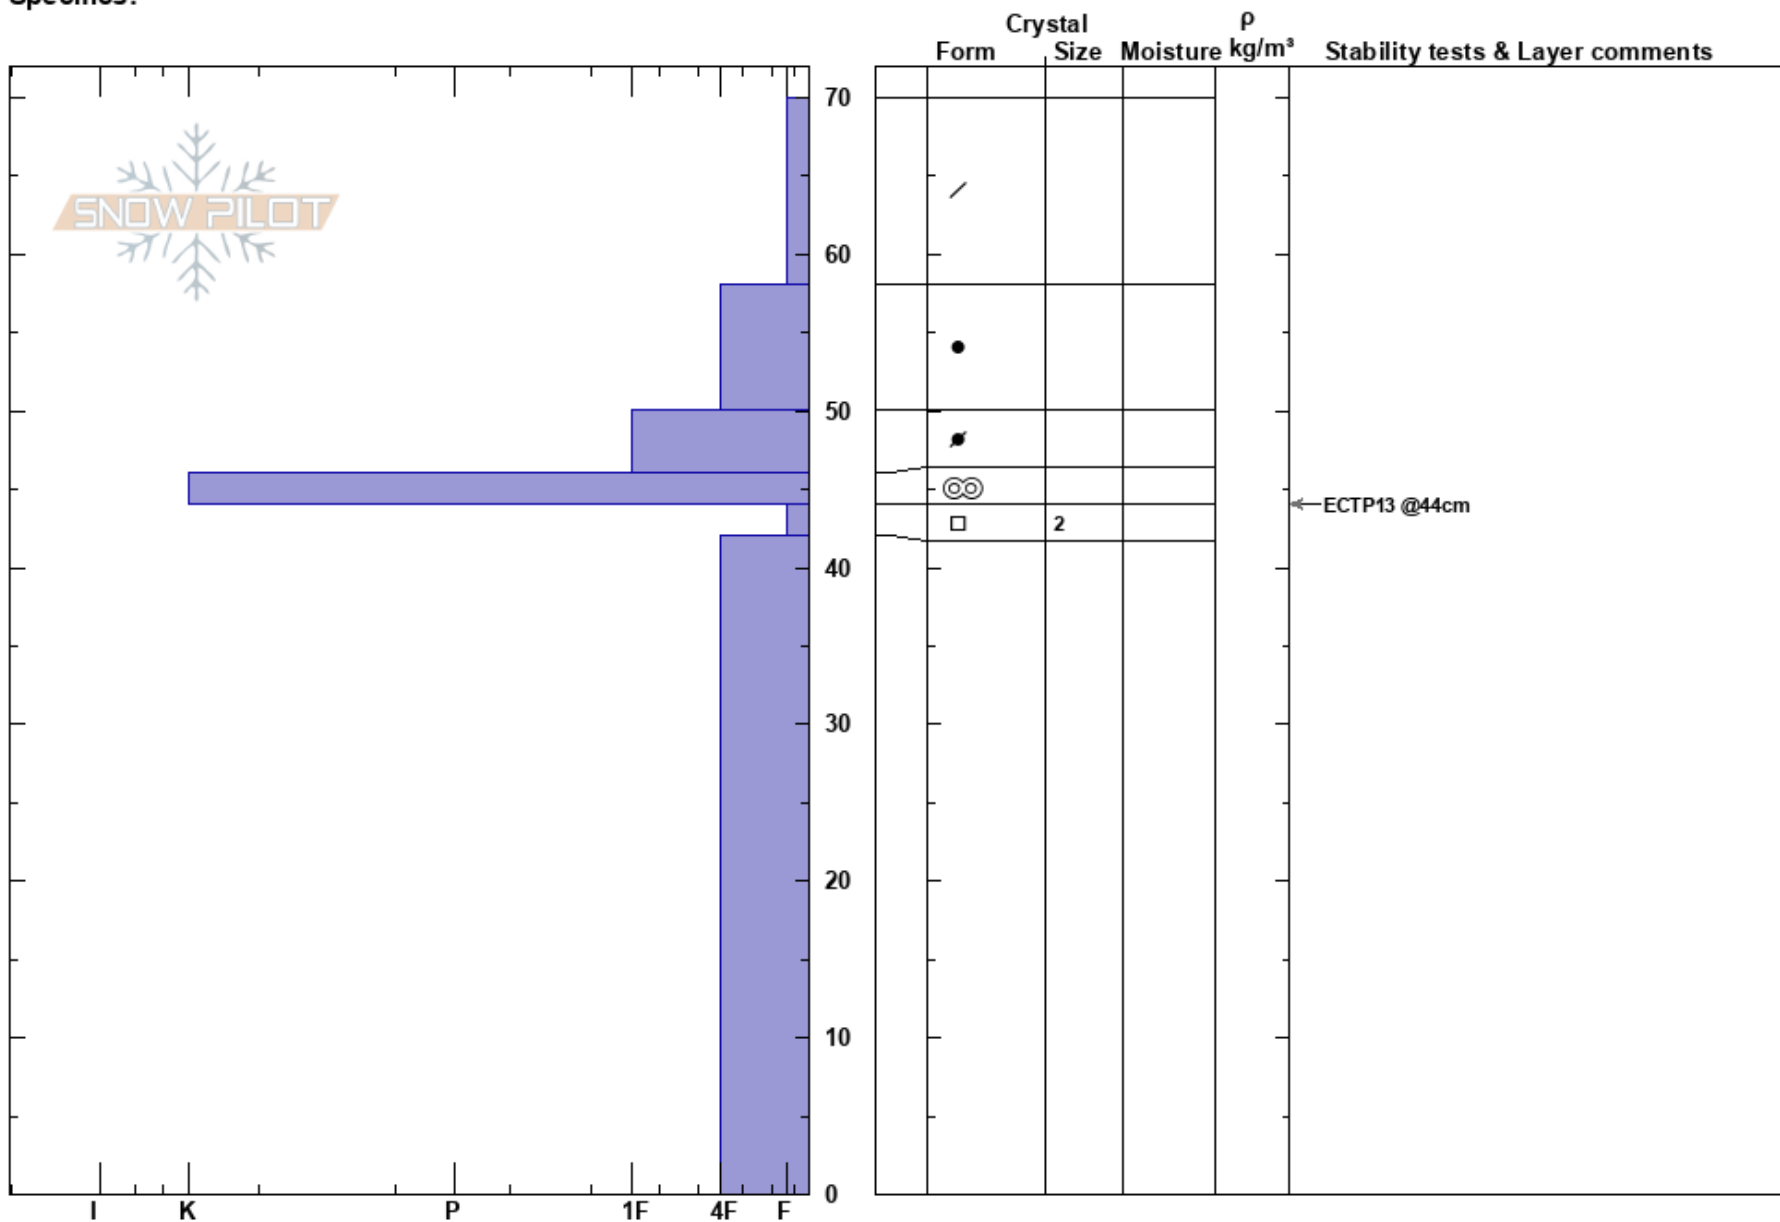

South Face Eyns
 Craigieburn Range
 New Zealand
Elevation: 1820 m
Aspect: S
Specifics:

Asher March
 18/08/2023 - 11:30
Co-ord: 59G 551162W 5212426S
Slope Angle: 27°
Wind Loading: no

Stability: **HS:** 70 **Layer Notes:**
Air Temperature: **PS:** 20 44-42cm: Problematic layer
Sky Cover: CLR
Precipitation: NO
Wind: NW Light Breeze