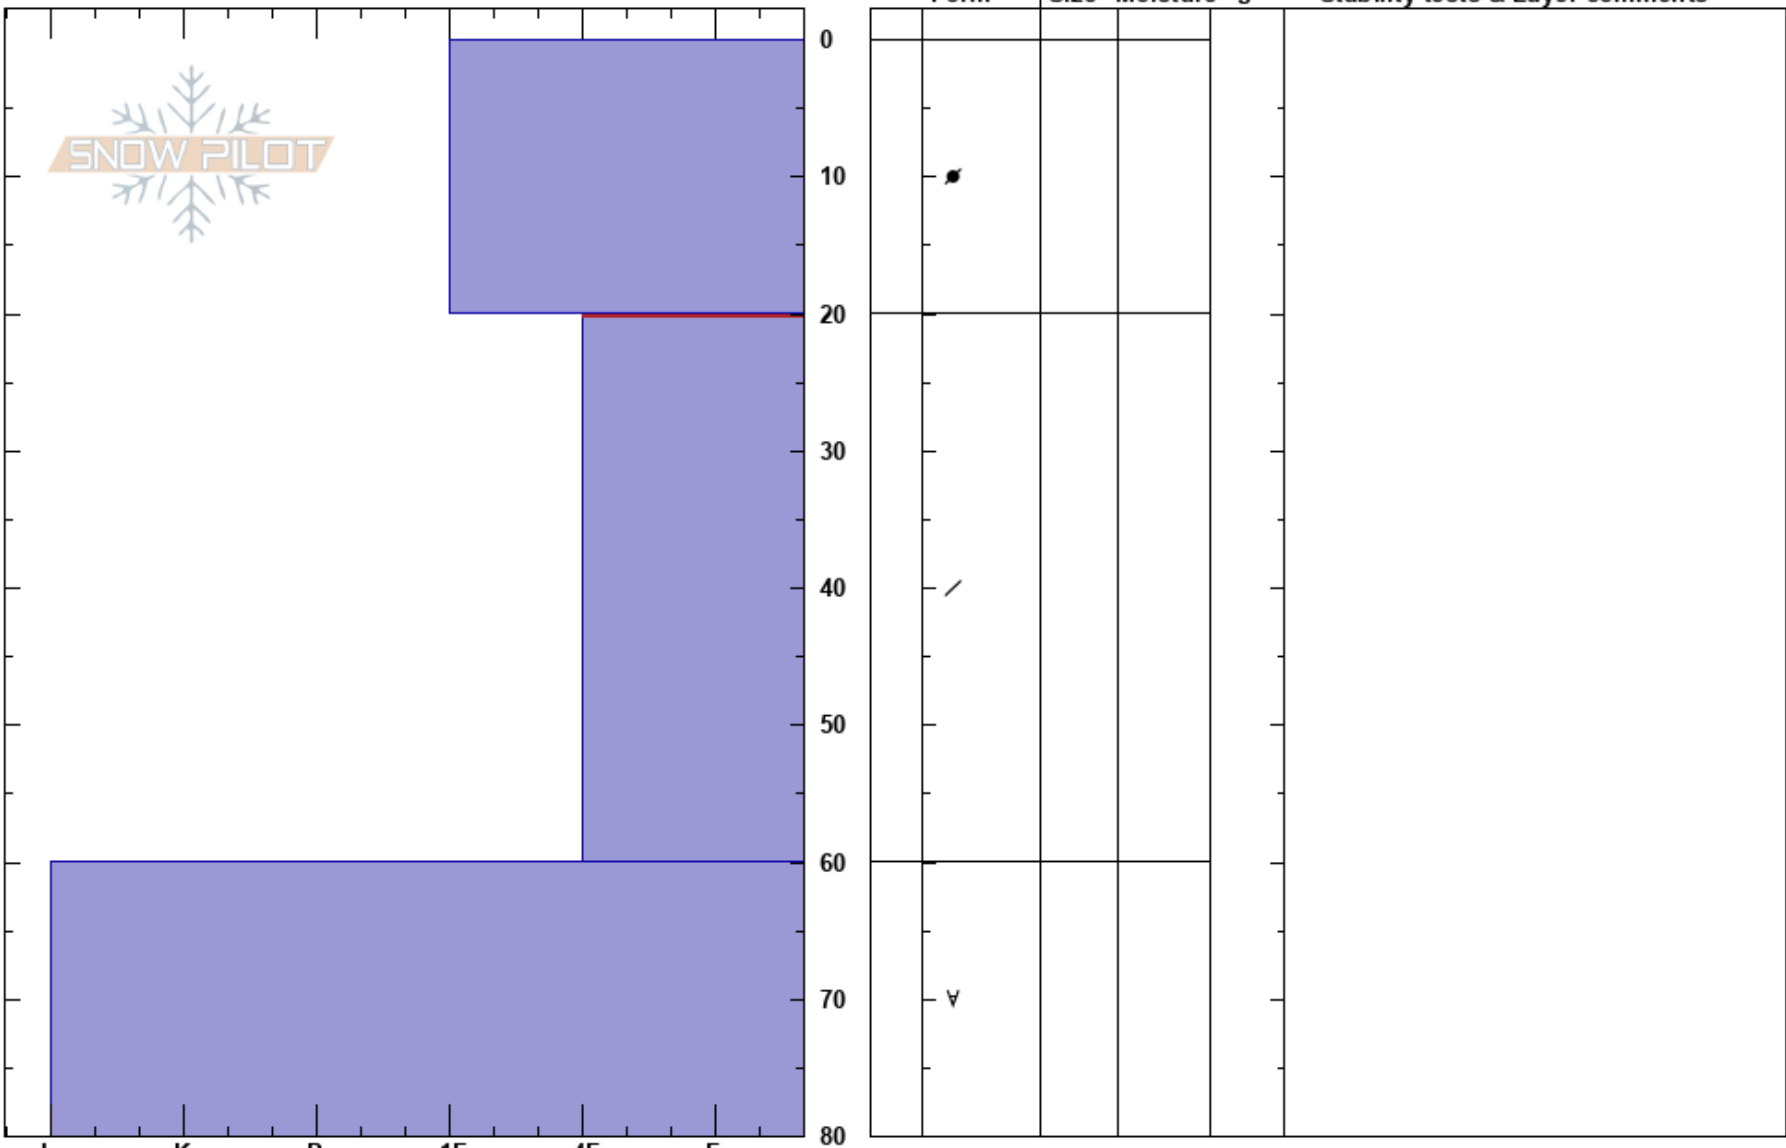

Black Magic Rdg 2
 Whakapapa
 New Zealand
Elevation: 2200 m
Aspect: N
Specifics: Pit dug in a Ski Area; Pit is representative of backcountry; Pit is adjacent to avalanche: crown; Recent avalanche activity on similar slopes

Luke Brindle
 18/08/2023 - 11:00
Co-ord: -39.26187N, 175.55195E
Slope Angle: 35°
Wind Loading:

Stability: Fair
Air Temperature: 20-60cm: Problematic layer
Sky Cover:
Precipitation:
Wind:

Notes: Crown profile of Swd triggered by Xe size 1. Unsupported slope.