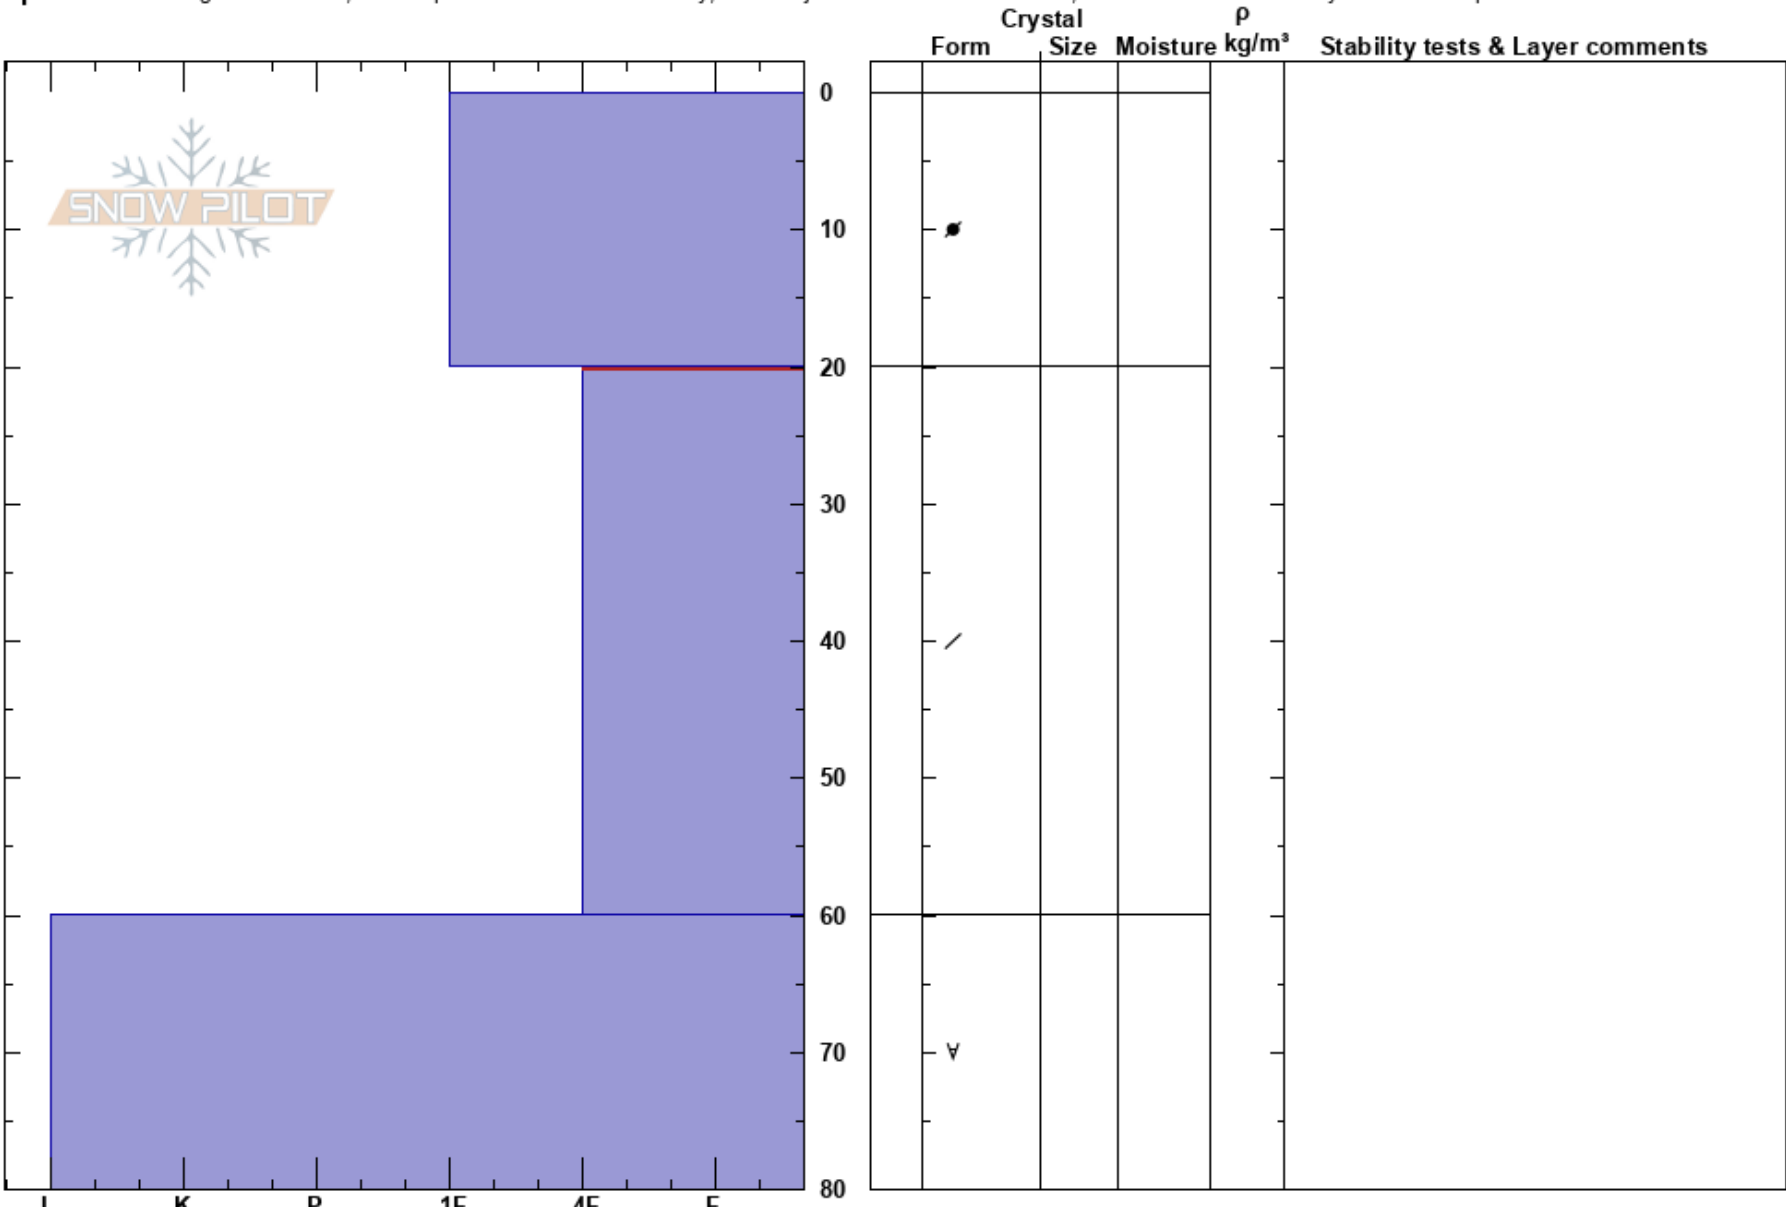

Black Magic Rdg 2  
 Whakapapa  
 New Zealand  
**Elevation:** 2200 m  
**Aspect:** N

Luke Brindle  
 18/08/2023 - 11:00  
**Co-ord:** -39.26187N, 175.55195E  
**Slope Angle:** 35°  
**Wind Loading:**

**Stability:** Fair  
**Air Temperature:**  
**Sky Cover:**  
**Precipitation:**  
**Wind:**

**Layer Notes:**  
 20-60cm: Problematic layer

**Specifics:** Pit dug in a Ski Area; Pit is representative of backcountry; Pit is adjacent to avalanche: crown; Recent avalanche activity on similar slopes

**Notes:** Crown profile of Swd triggered by Xe size 1. Unsupported slope.