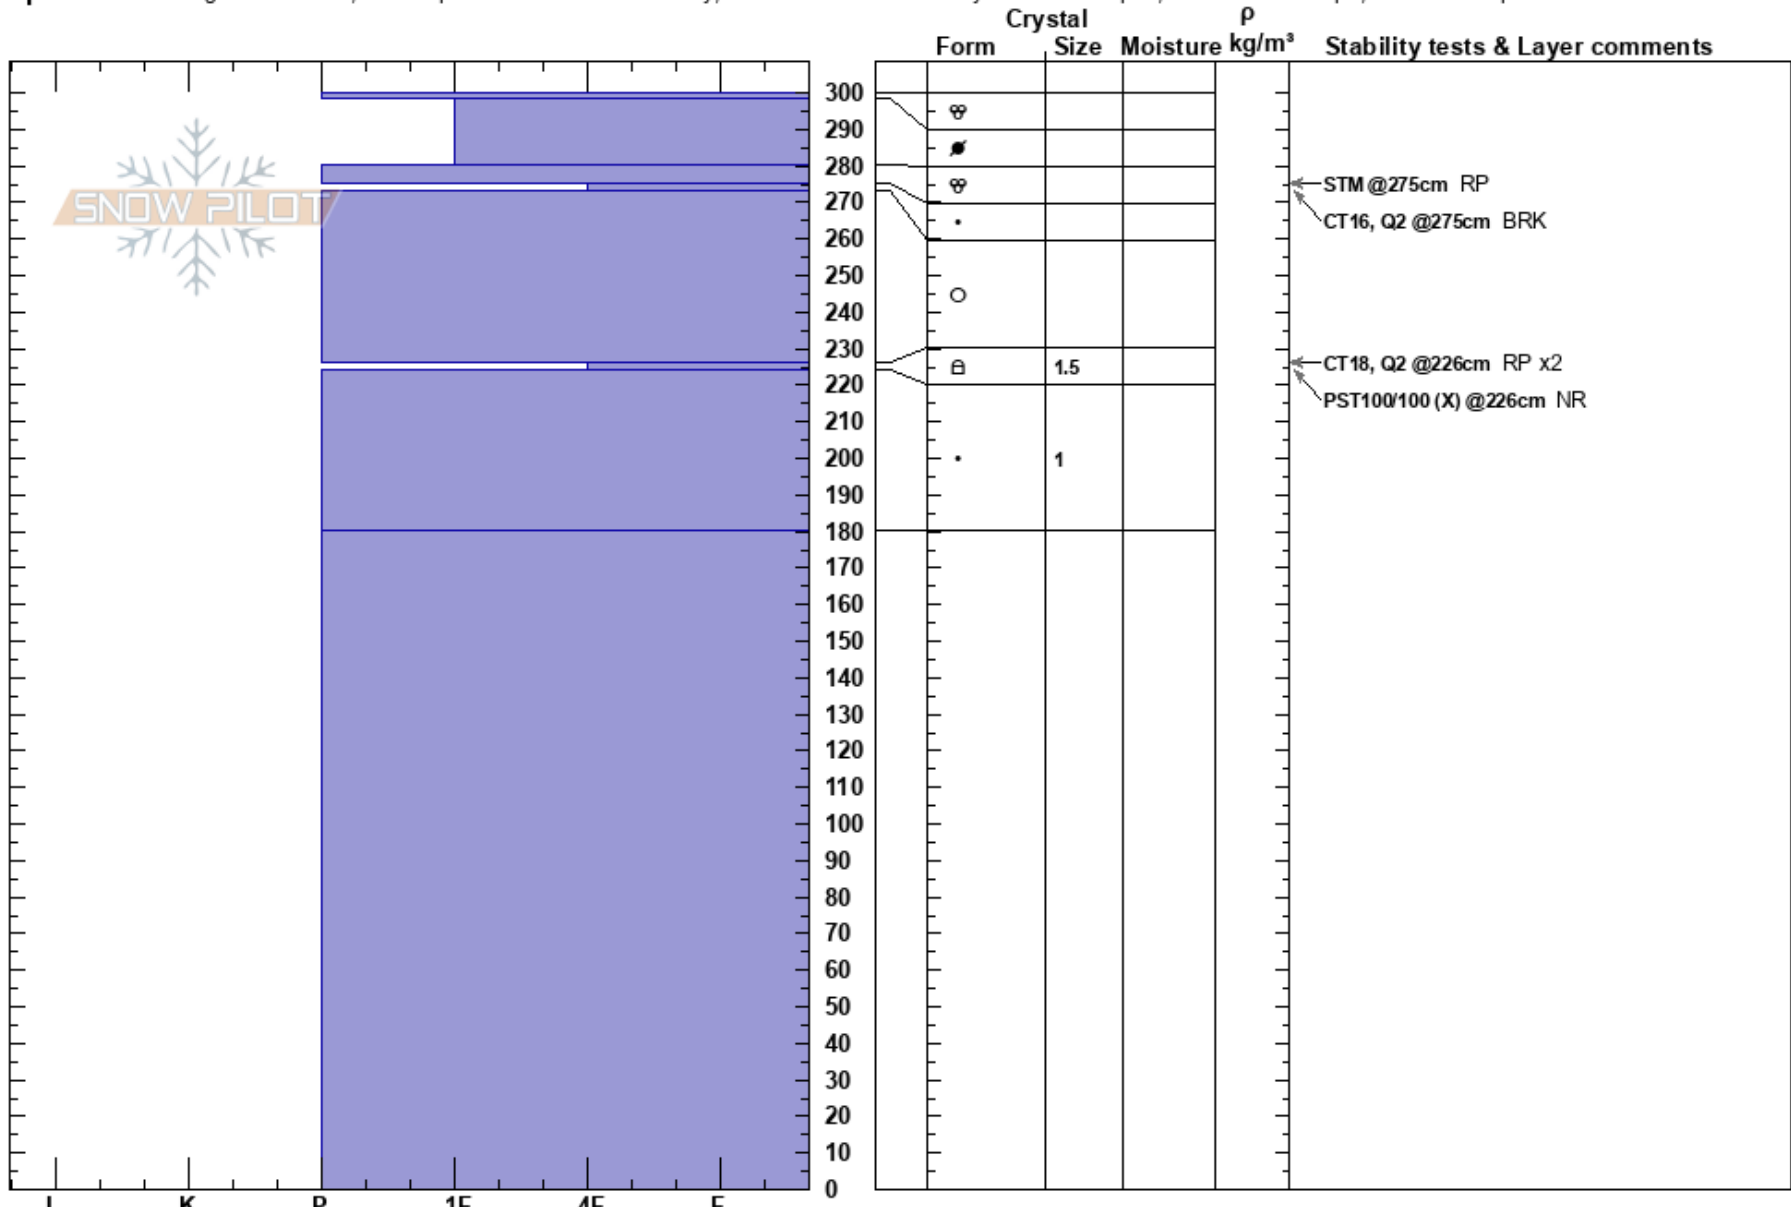

Trav of Certain Death
 Whakapapa
 New Zealand
Elevation: 1940 m
Aspect: E

Luke Brindle
 18/08/2023 - 11:00
Co-ord: -39.24884N, 175.56484E
Slope Angle: 45°
Wind Loading:

Stability:
Air Temperature: -2°C
Sky Cover: X
Precipitation: NO
Wind: Calm

HS: 300
PF: 20
PS: 15
 226-224cm: Problematic layer

Specifics: Pit dug in a Ski Area; Pit is representative of backcountry; Recent avalanche activity on similar slopes; Ski tracks on slope; We skied slope

Notes: Health checkup on Swd from 230817 before expected precip this PM.