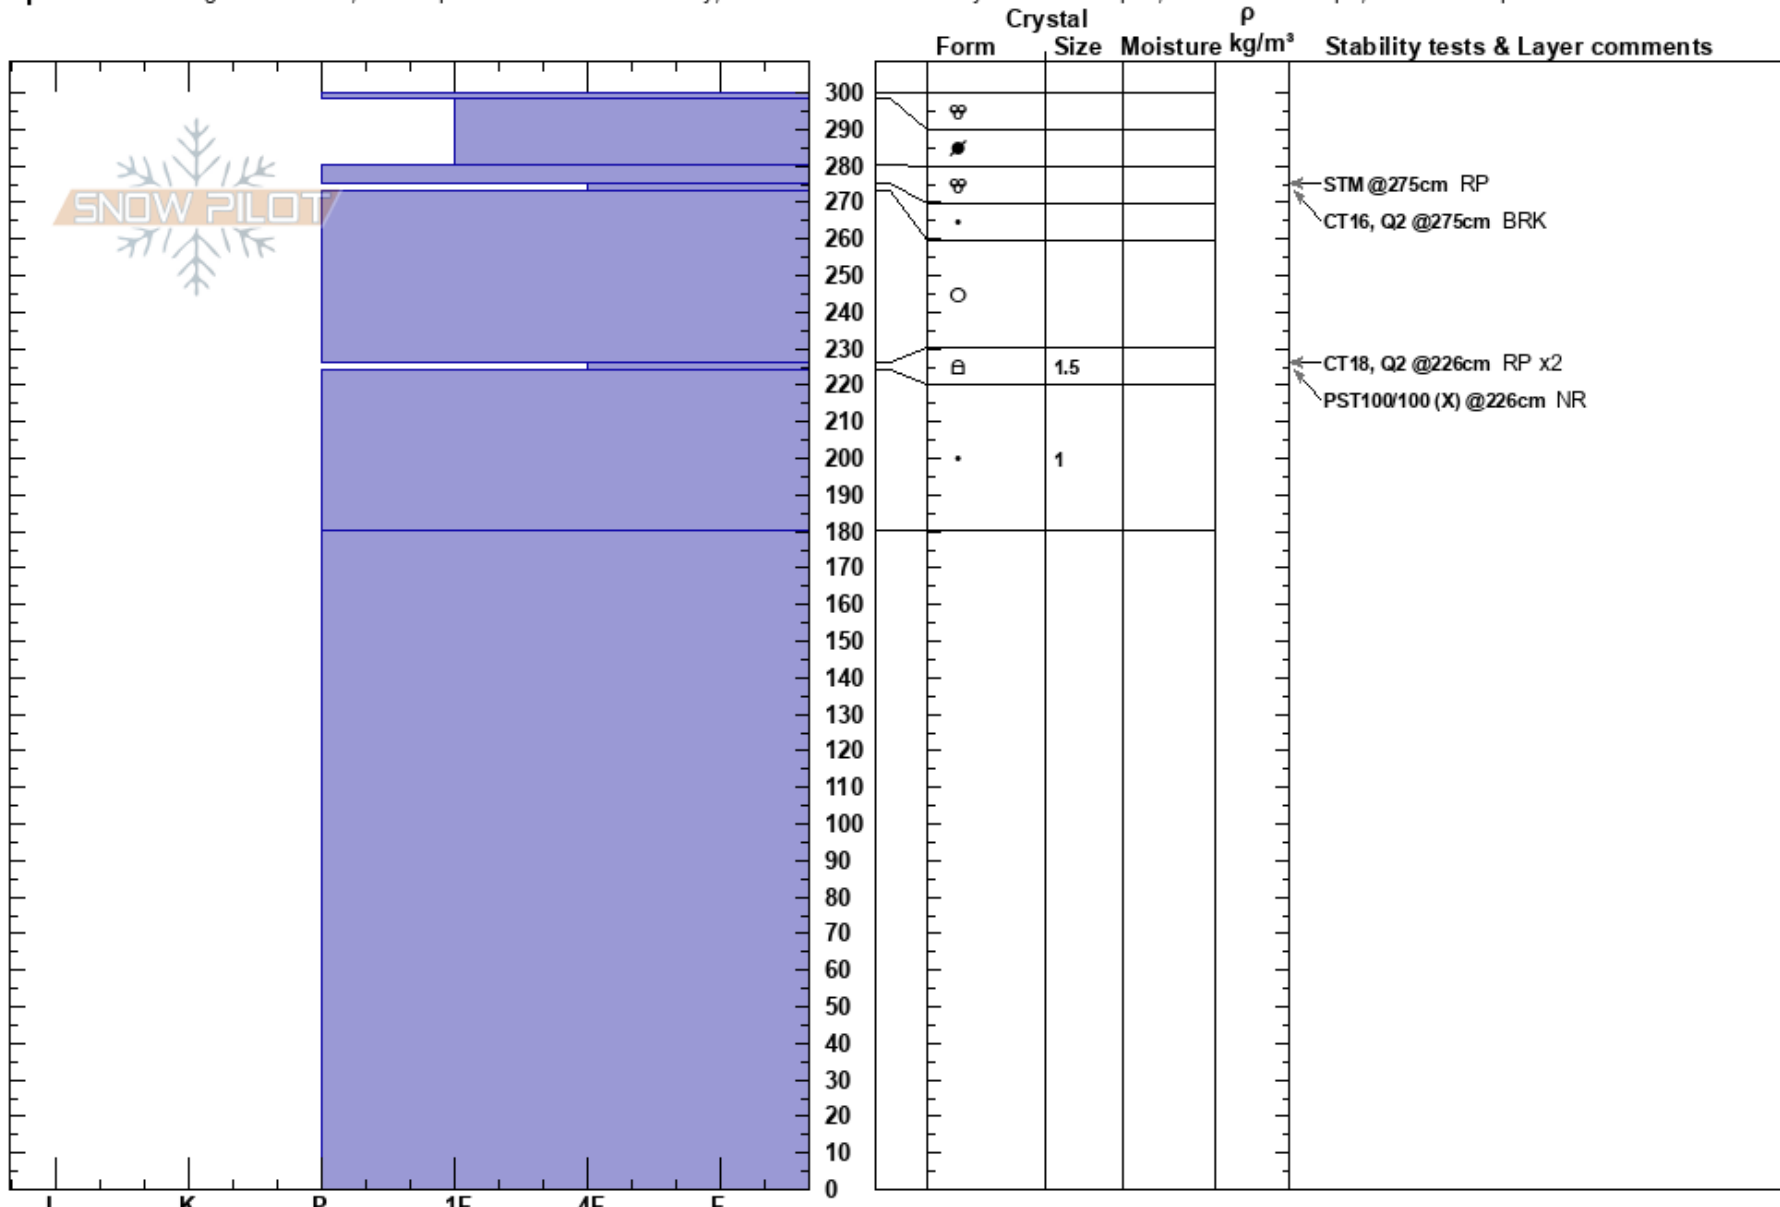

Trav of Certain Death
 Whakapapa
 New Zealand
Elevation: 1940 m
Aspect: E

Luke Brindle
 18/08/2023 - 11:00
Co-ord: -39.24884N, 175.56484E
Slope Angle: 45°
Wind Loading:

Stability:
Air Temperature: -2°C
Sky Cover: X
Precipitation: NO
Wind: Calm

HS: 300
PF: 20
PS: 15
 226-224cm: Problematic layer

Specifics: Pit dug in a Ski Area; Pit is representative of backcountry; Recent avalanche activity on similar slopes; Ski tracks on slope; We skied slope

Notes: Health checkup on Swd from 230817 before expected precip this PM.