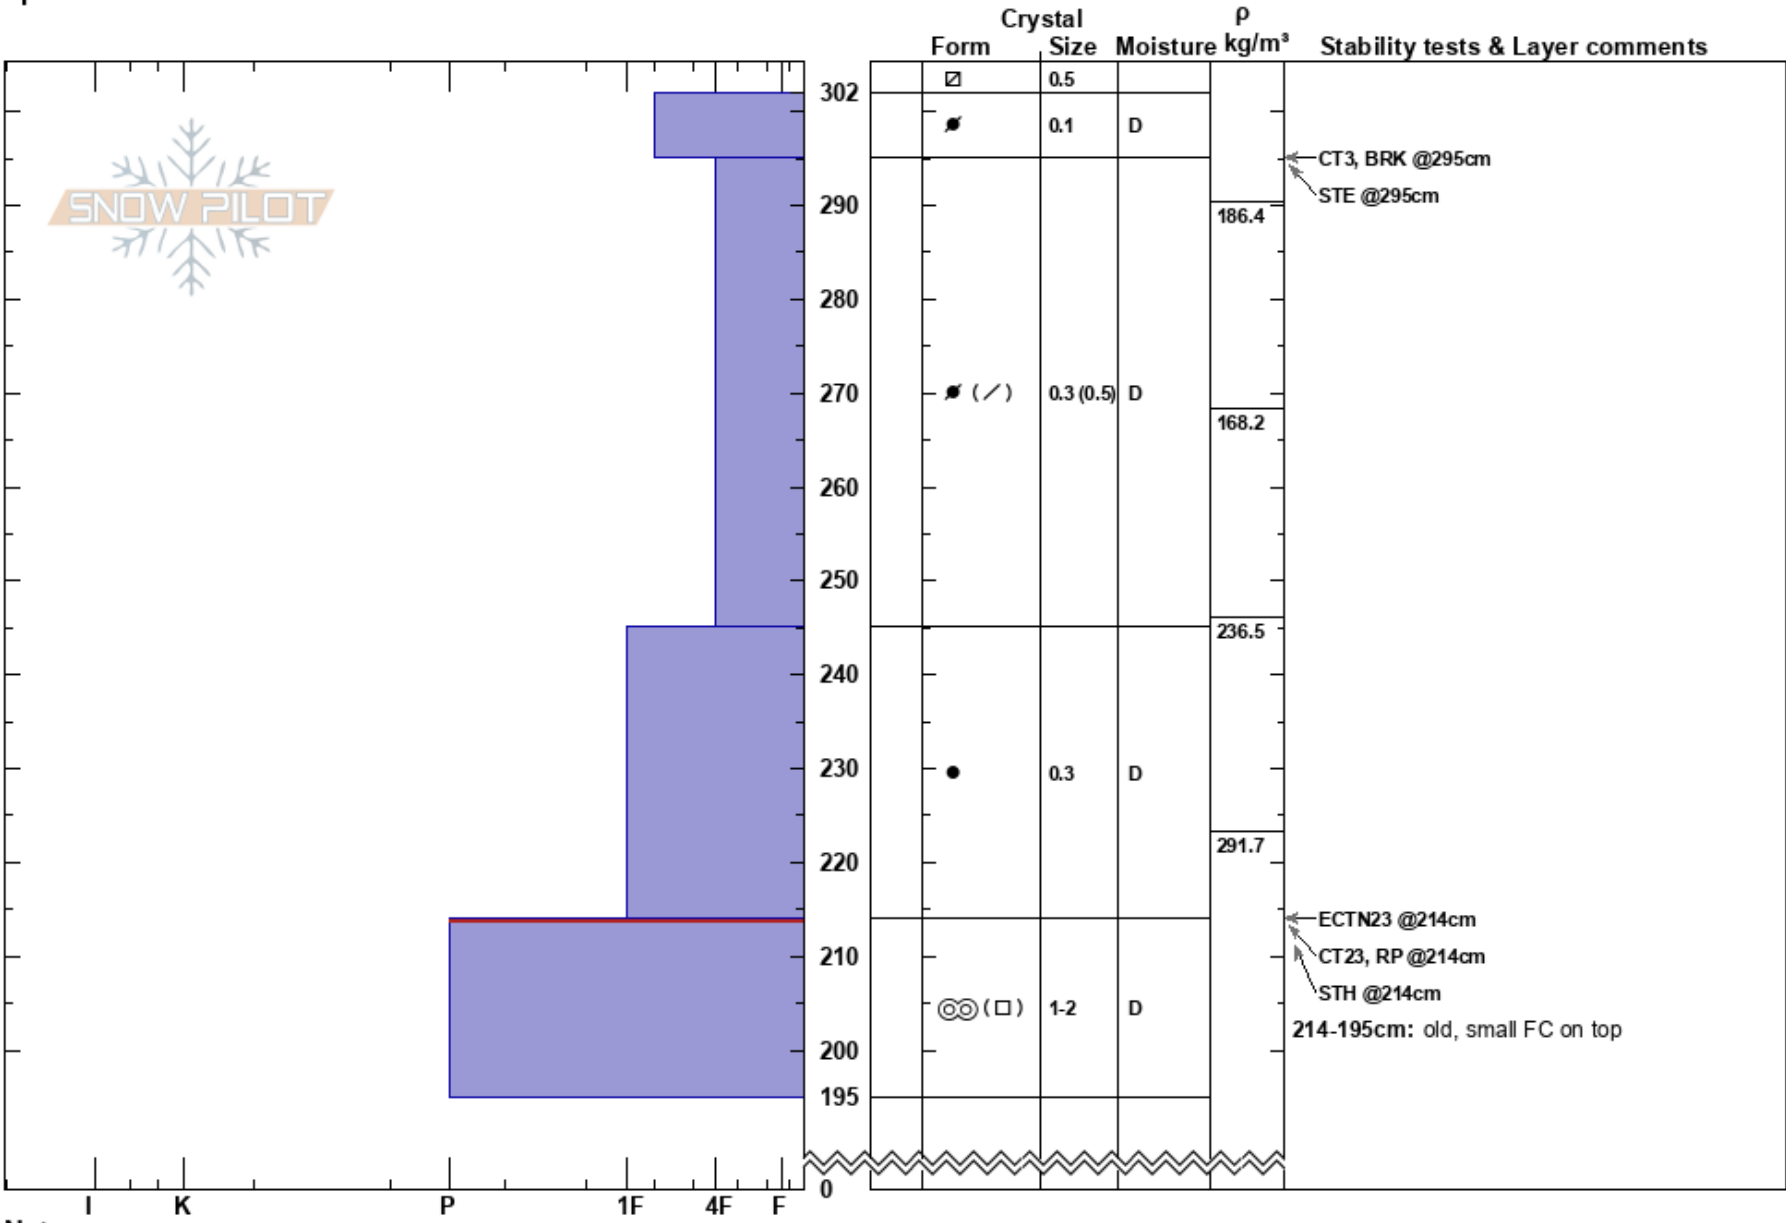

Mount Belle  
 Darrens  
 New Zealand  
**Elevation:** 1620 m  
**Aspect:** 50°  
**Specifics:**

Dylan Craaybeek  
 17/08/2023 - 12:00  
**Co-ord:** 58G 736446W 5037787S  
**Slope Angle:** 35°  
**Wind Loading:**

**Stability:**  
**Air Temperature:**  
**Sky Cover:** FEW  
**Precipitation:** NO  
**Wind:** NW Light Breeze

**HS:** 302  
**Layer Notes:**  
 214-195cm: old, small FC on top  
 214-195cm: Problematic layer