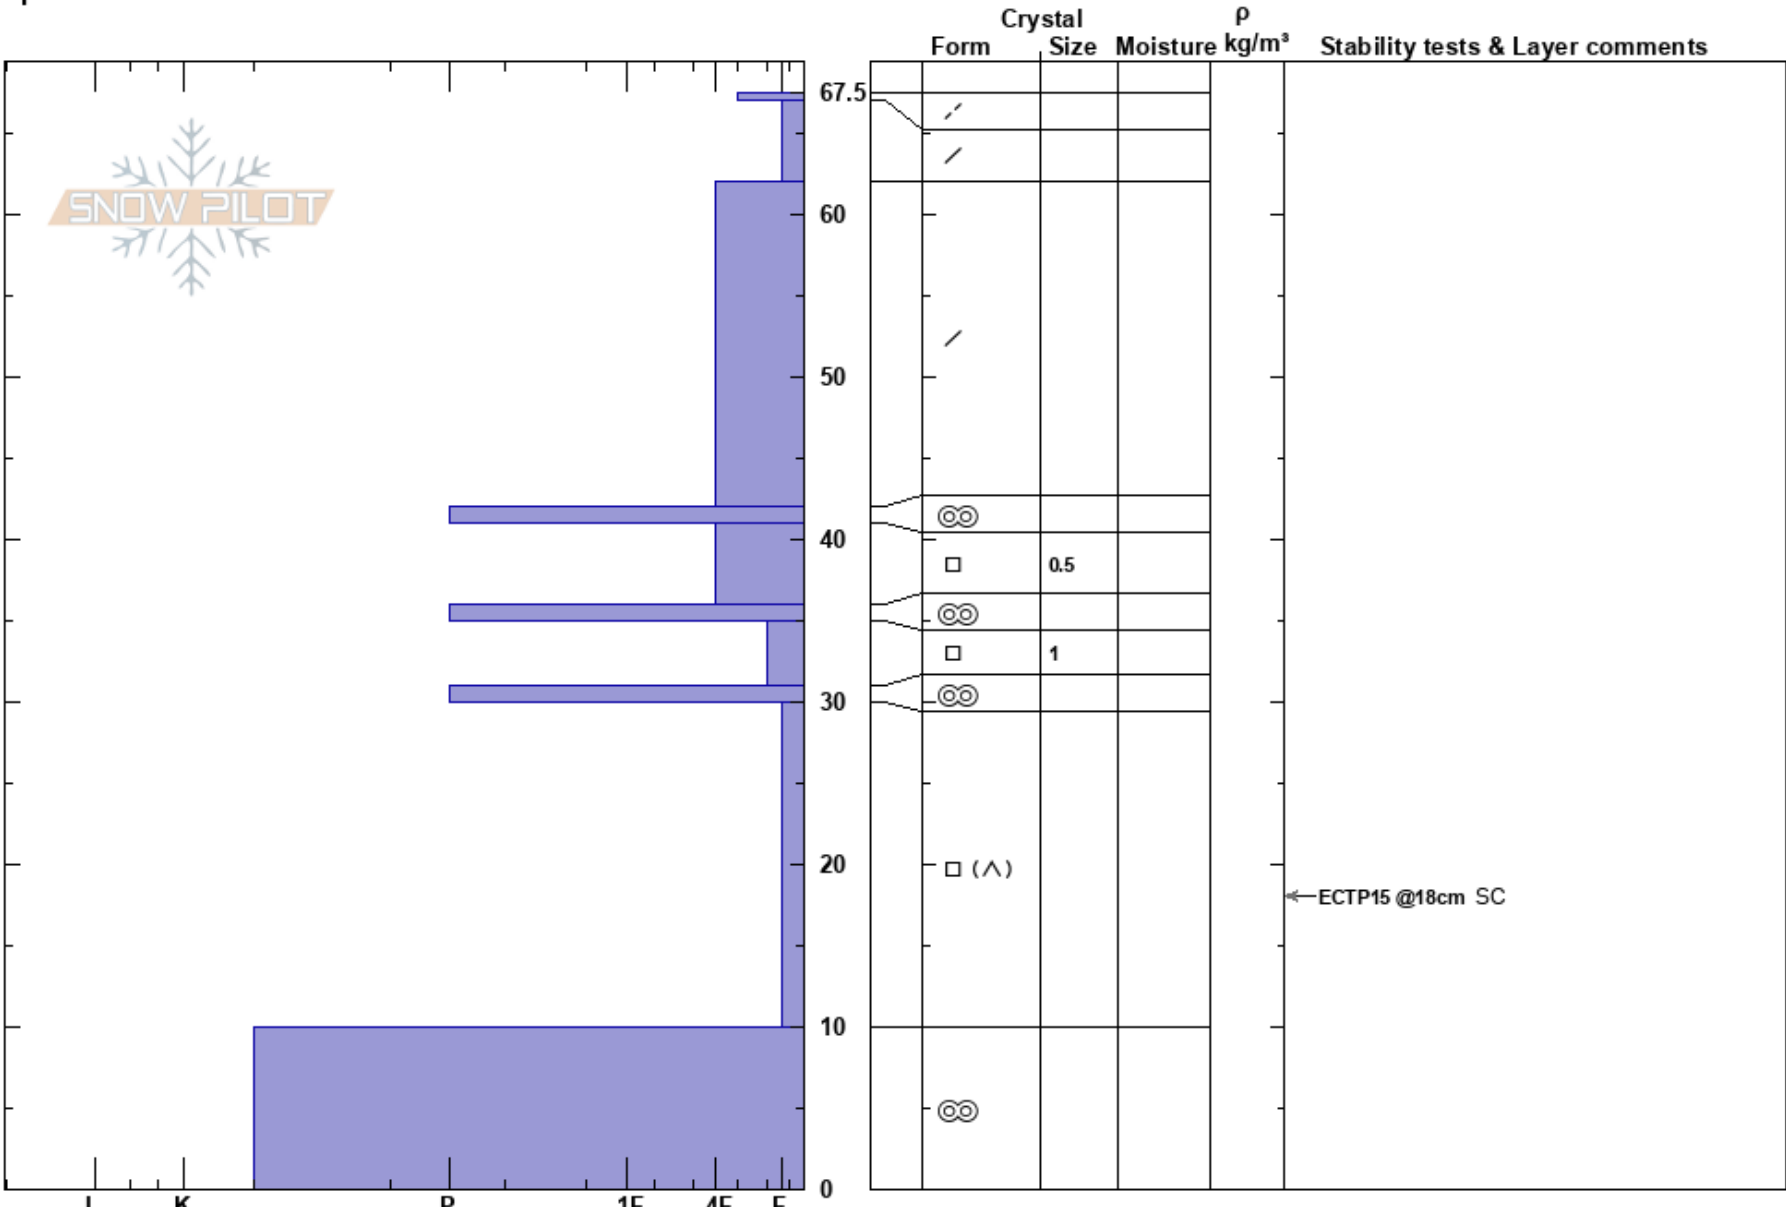

Jamiesons - Irishmans
 Ben Ohau Range
 New Zealand
Elevation: 1800 m
Aspect: SE
Specifics:

Harris Mountain
 18/08/2023 - 11:15
Co-ord: -44.03405N, 169.96107E
Slope Angle: 28°
Wind Loading:

Stability:
Air Temperature: HS:67.5
Sky Cover: FEW
Precipitation: NO
Wind: W Light Breeze
Layer Notes:
 30-10cm: Problematic layer