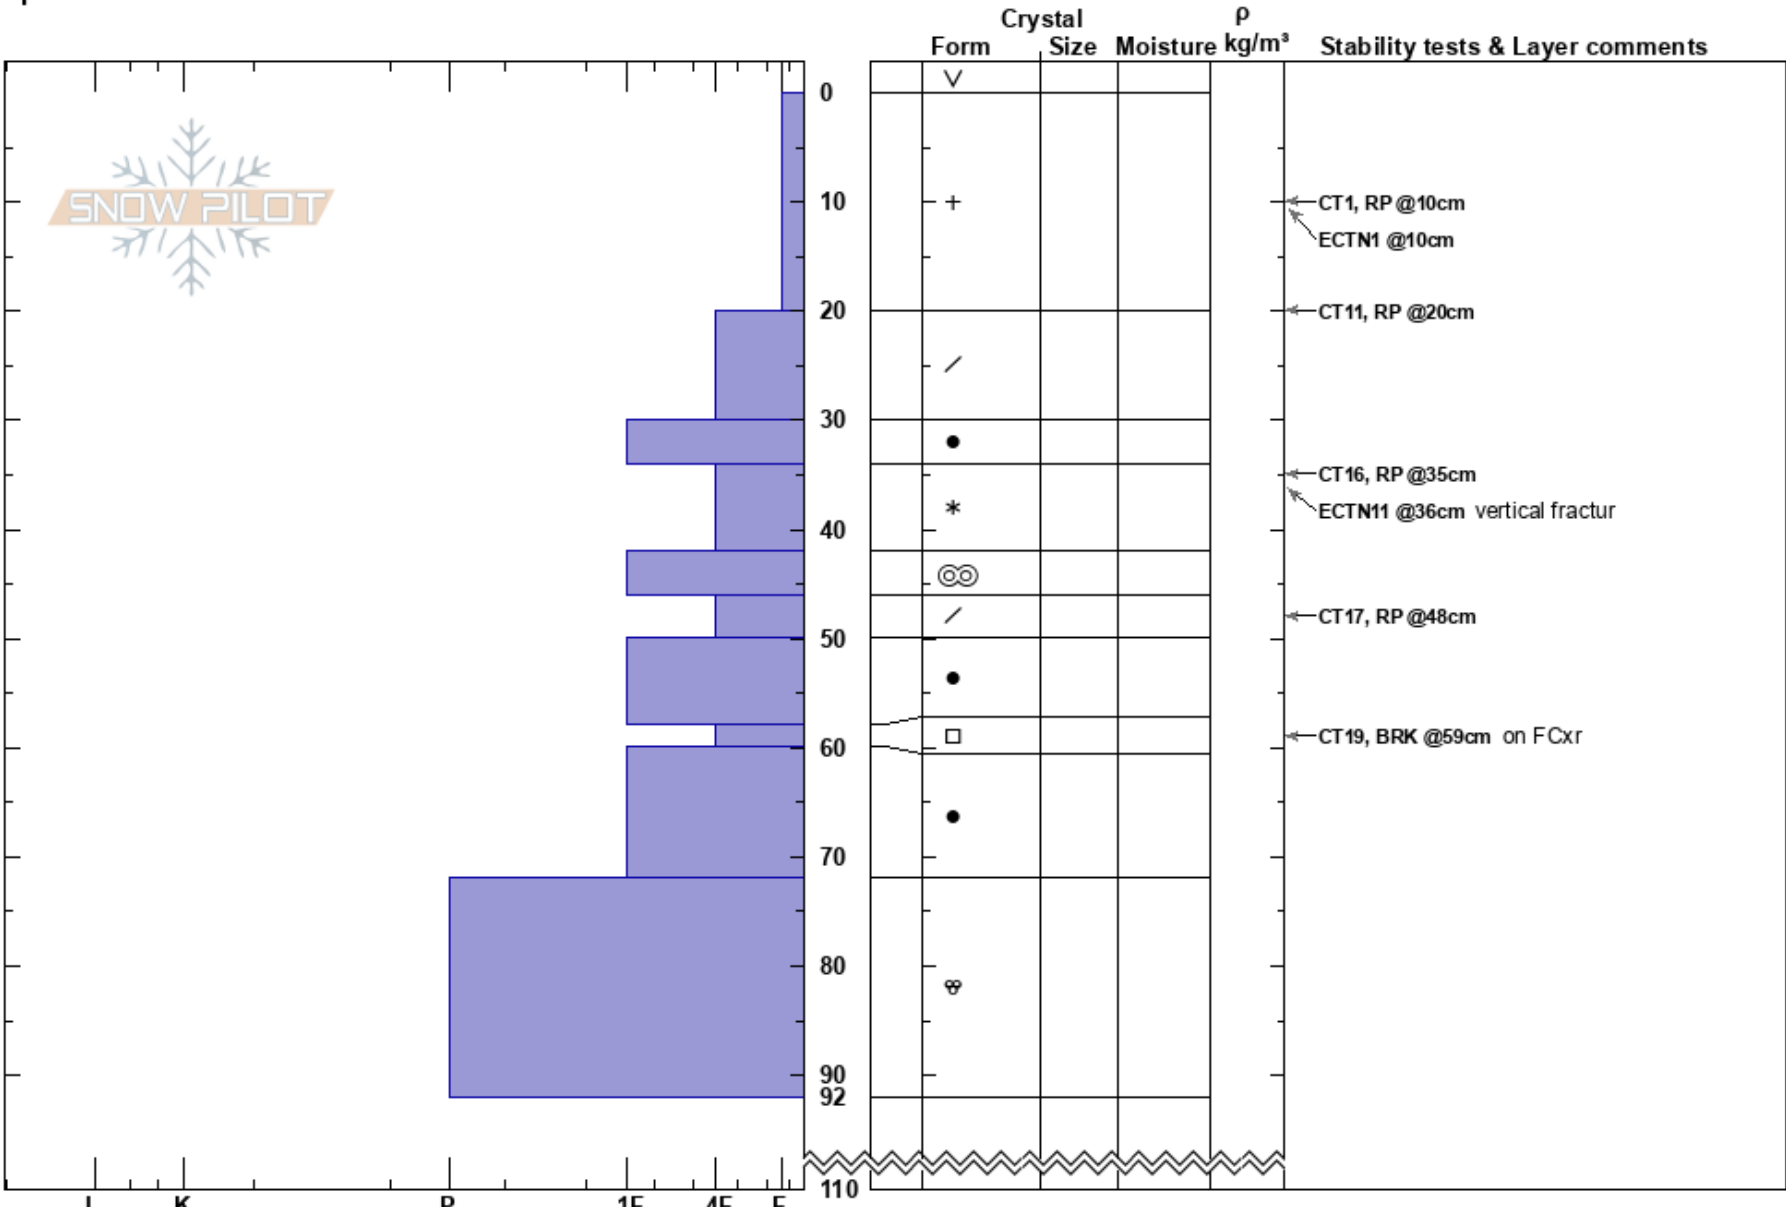

Golf Course
 Mt Nick
 New Zealand
Elevation: 1700 m
Aspect:
Specifics:

Andy Cole
 17/08/2023 - 11:13
Co-ord: -45.03584N, 168.30002E
Slope Angle: 32°
Wind Loading:

Stability:
Air Temperature:
Precipitation:
Wind: Calm
HS: 110
PF: 60 46-50cm: Problematic layer
Layer Notes:

Notes: ECT Column fractured vertically after 20 hits