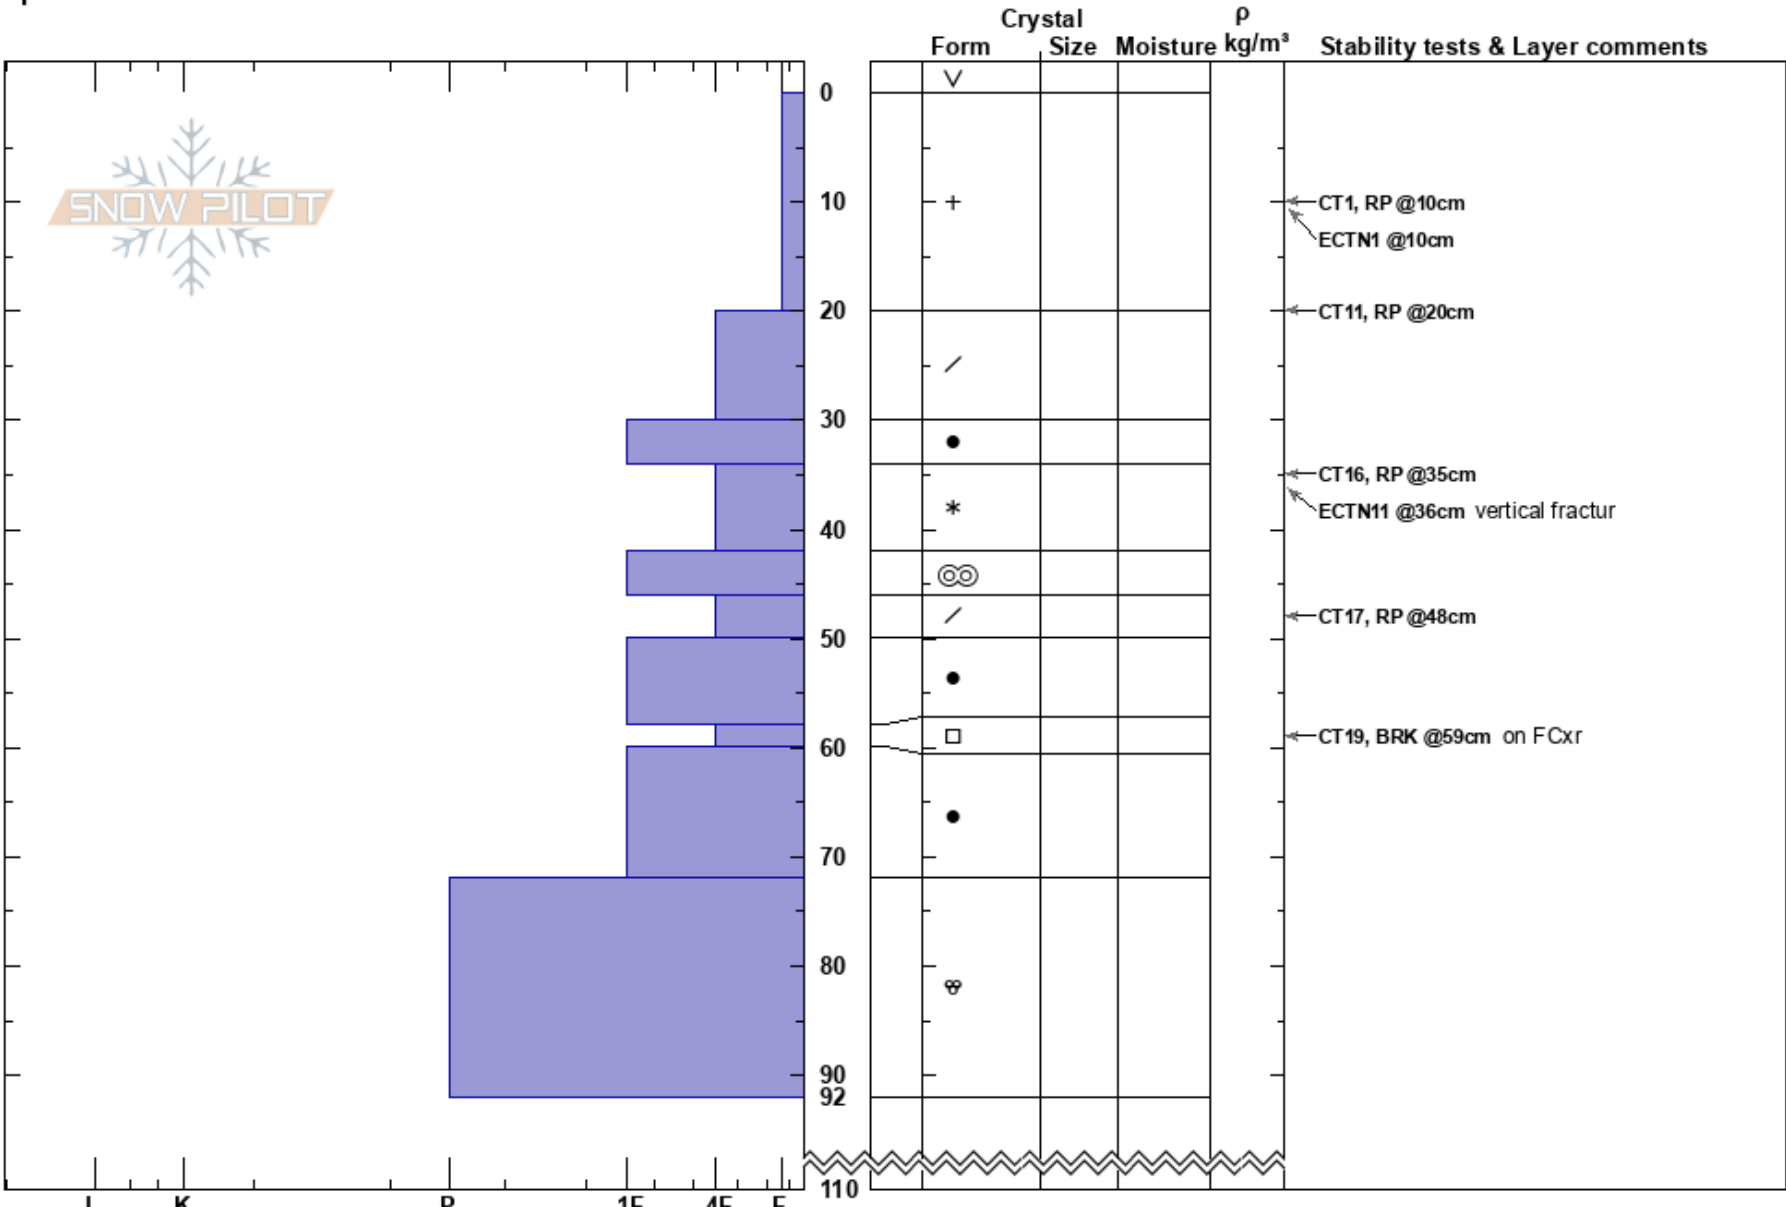

Golf Course  
 Mt Nick  
 New Zealand  
**Elevation:** 1700 m  
**Aspect:**  
**Specifics:**

Andy Cole  
 17/08/2023 - 11:13  
**Co-ord:** -45.03584N, 168.30002E  
**Slope Angle:** 32°  
**Wind Loading:**

**Stability:**  
**Air Temperature:**  
**Precipitation:**  
**Wind:** Calm  
**HS:** 110  
**PF:** 60 46-50cm: Problematic layer  
**Layer Notes:**

**Notes:** ECT Column fractured vertically after 20 hits