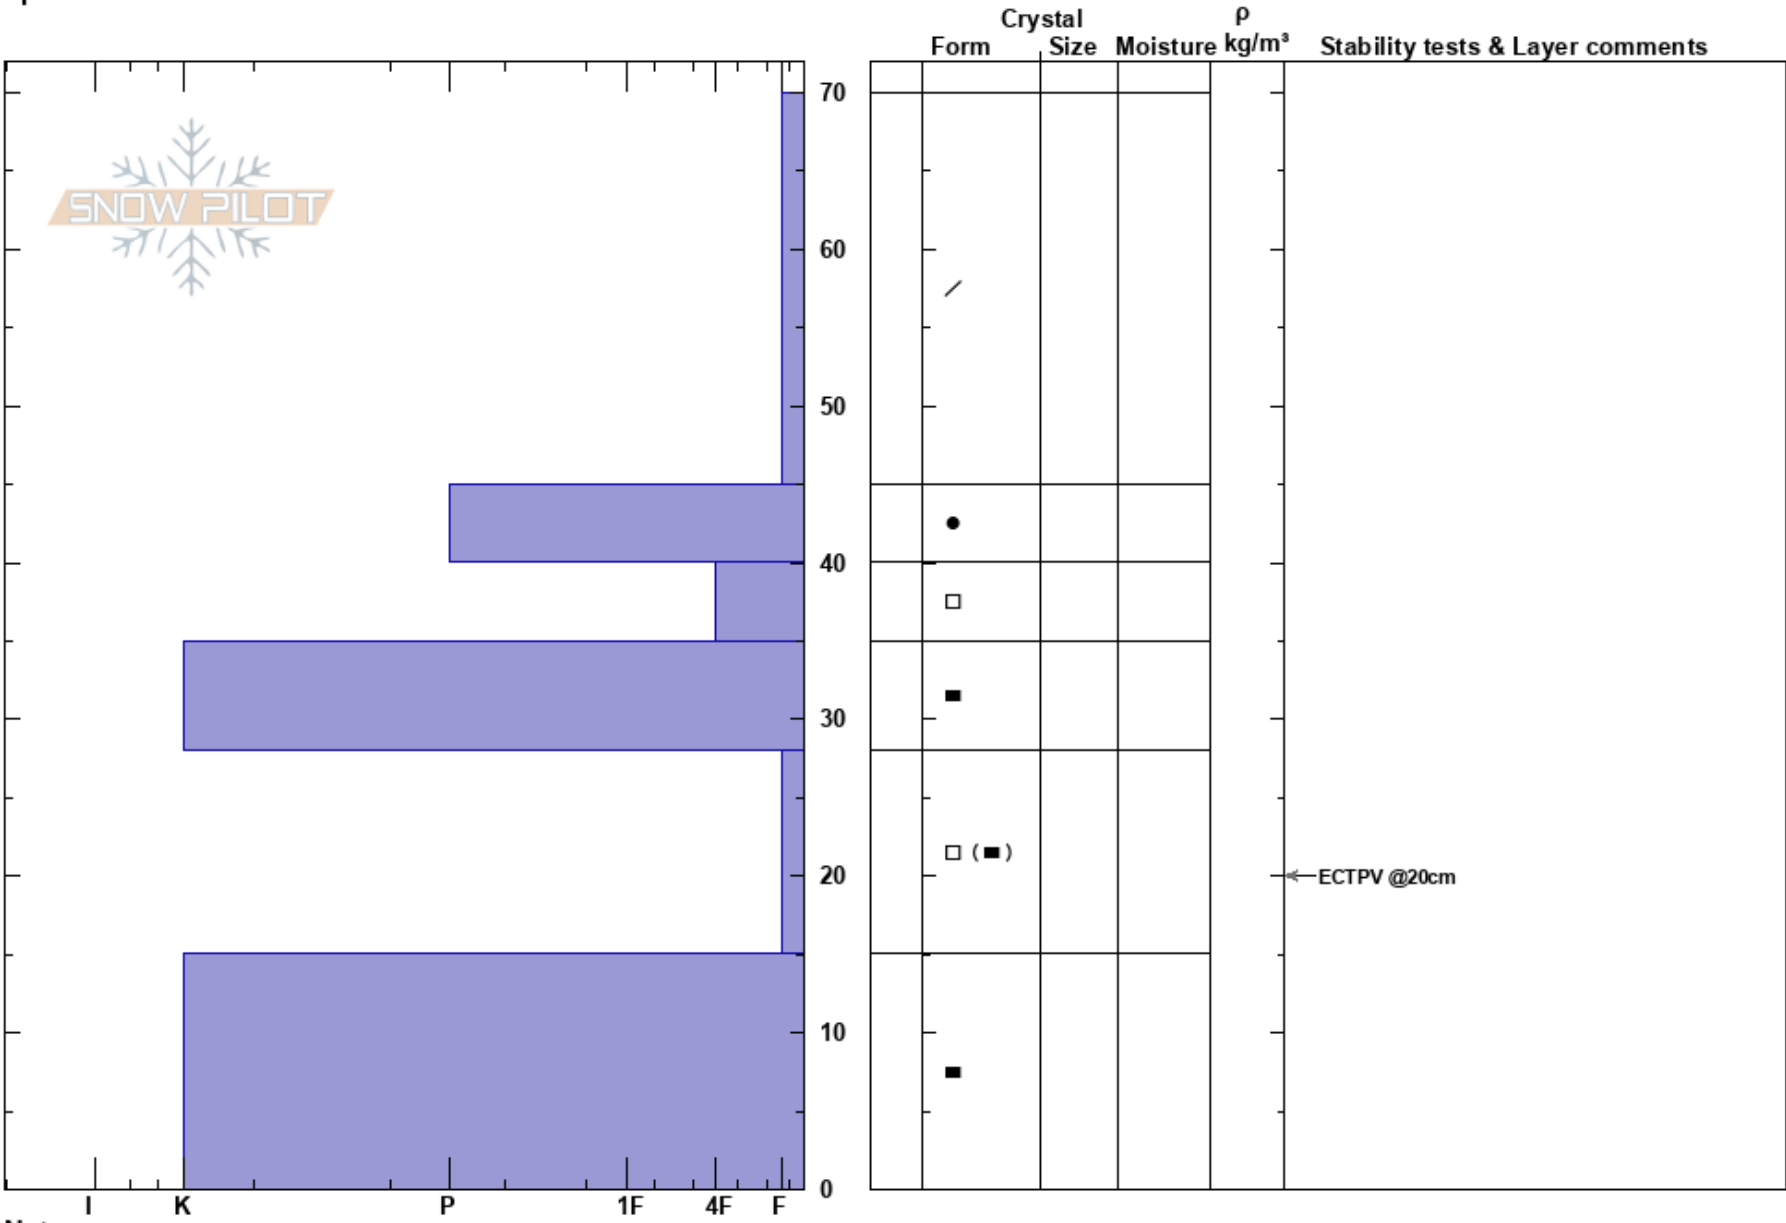

Mine-me south  
 Richardsons  
 New Zealand  
**Elevation:** 1700 m  
**Aspect:** S  
**Specifics:**

Harris Mountain  
 17/08/2023 - 13:00  
**Co-ord:**  
**Slope Angle:** 35°  
**Wind Loading:**

**Stability:**  
**Air Temperature:**  
**Sky Cover:**  
**Precipitation:**  
**Wind:**

**HS:** 70  
**Layer Notes:**  
 28-15cm: Problematic layer

**Notes:**