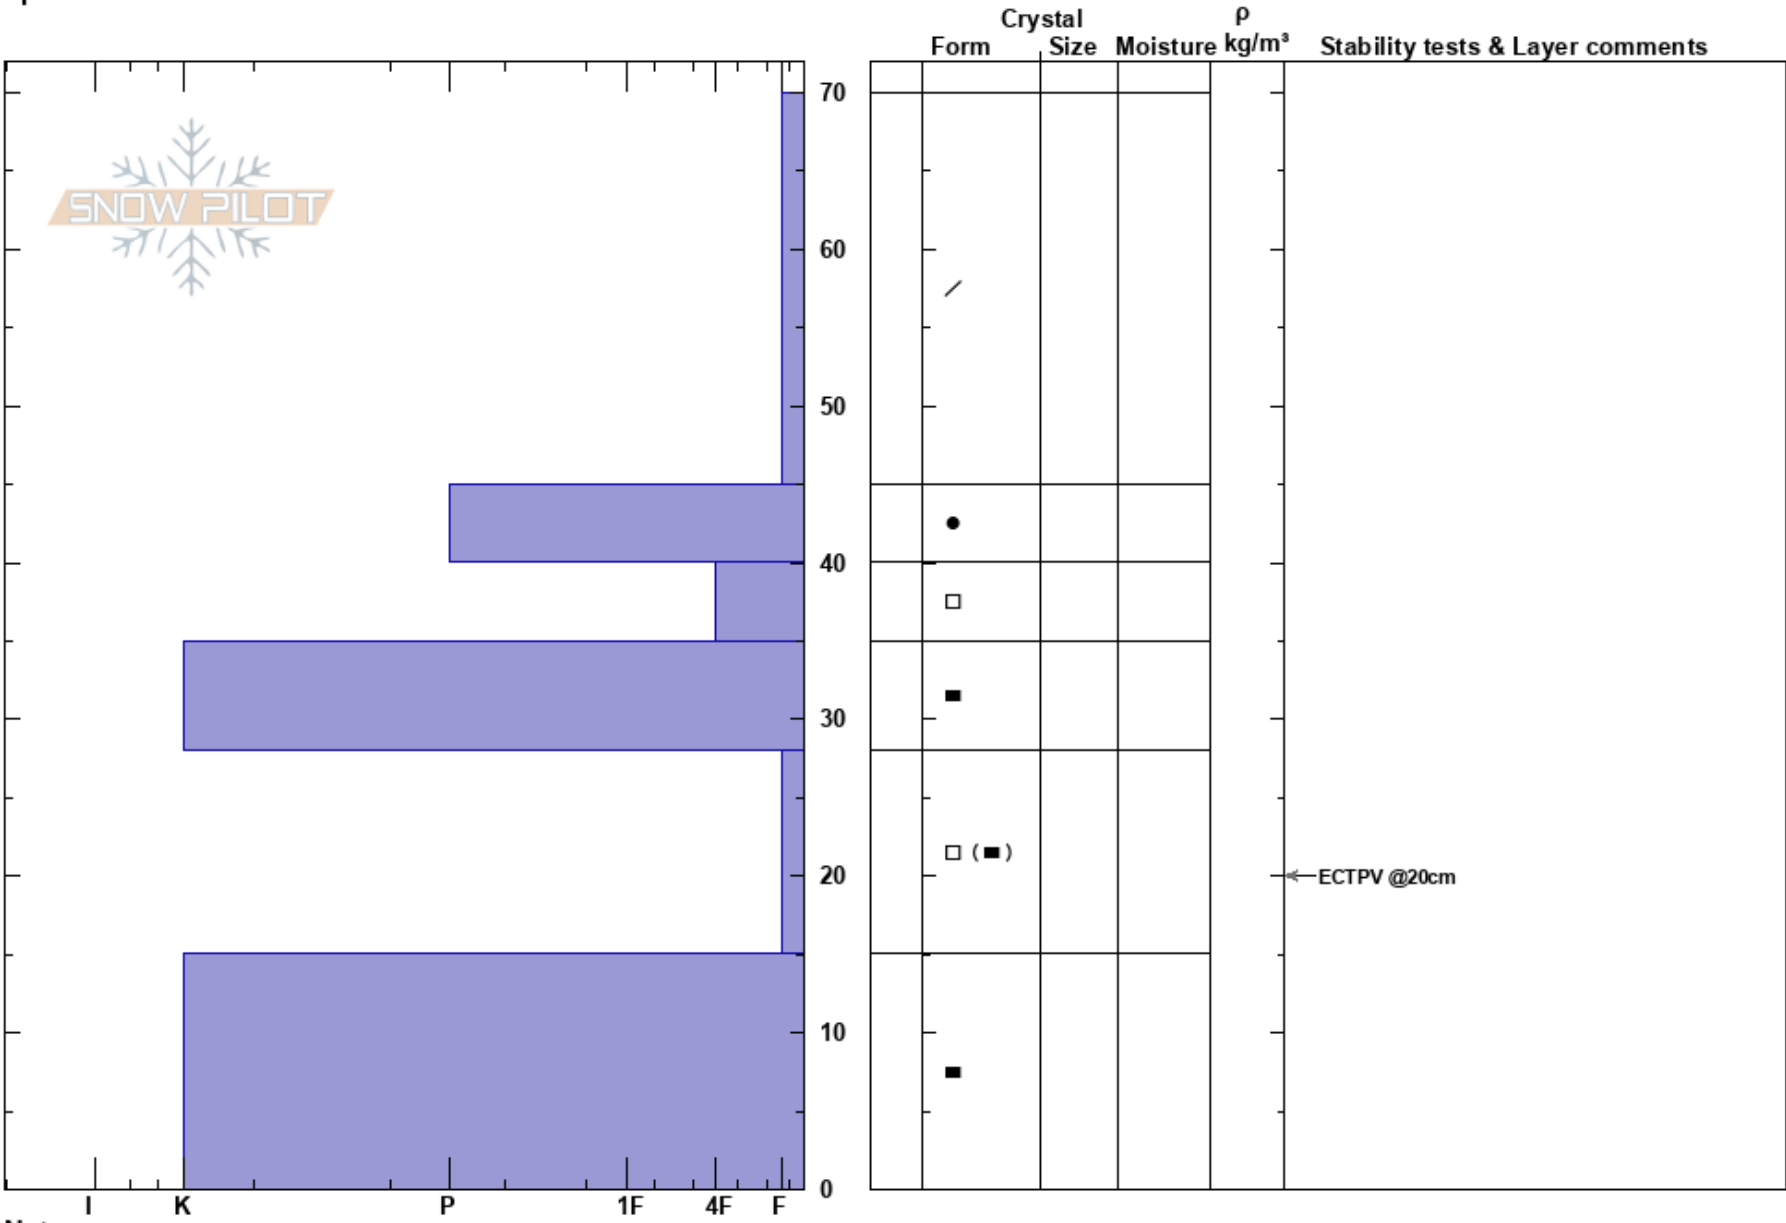

Mine-me south
 Richardsons
 New Zealand
Elevation: 1700 m
Aspect: S
Specifics:

Harris Mountain
 17/08/2023 - 13:00
Co-ord:
Slope Angle: 35°
Wind Loading:

Stability:
Air Temperature:
Sky Cover:
Precipitation:
Wind:

HS: 70
Layer Notes:
 28-15cm: Problematic layer

Notes: