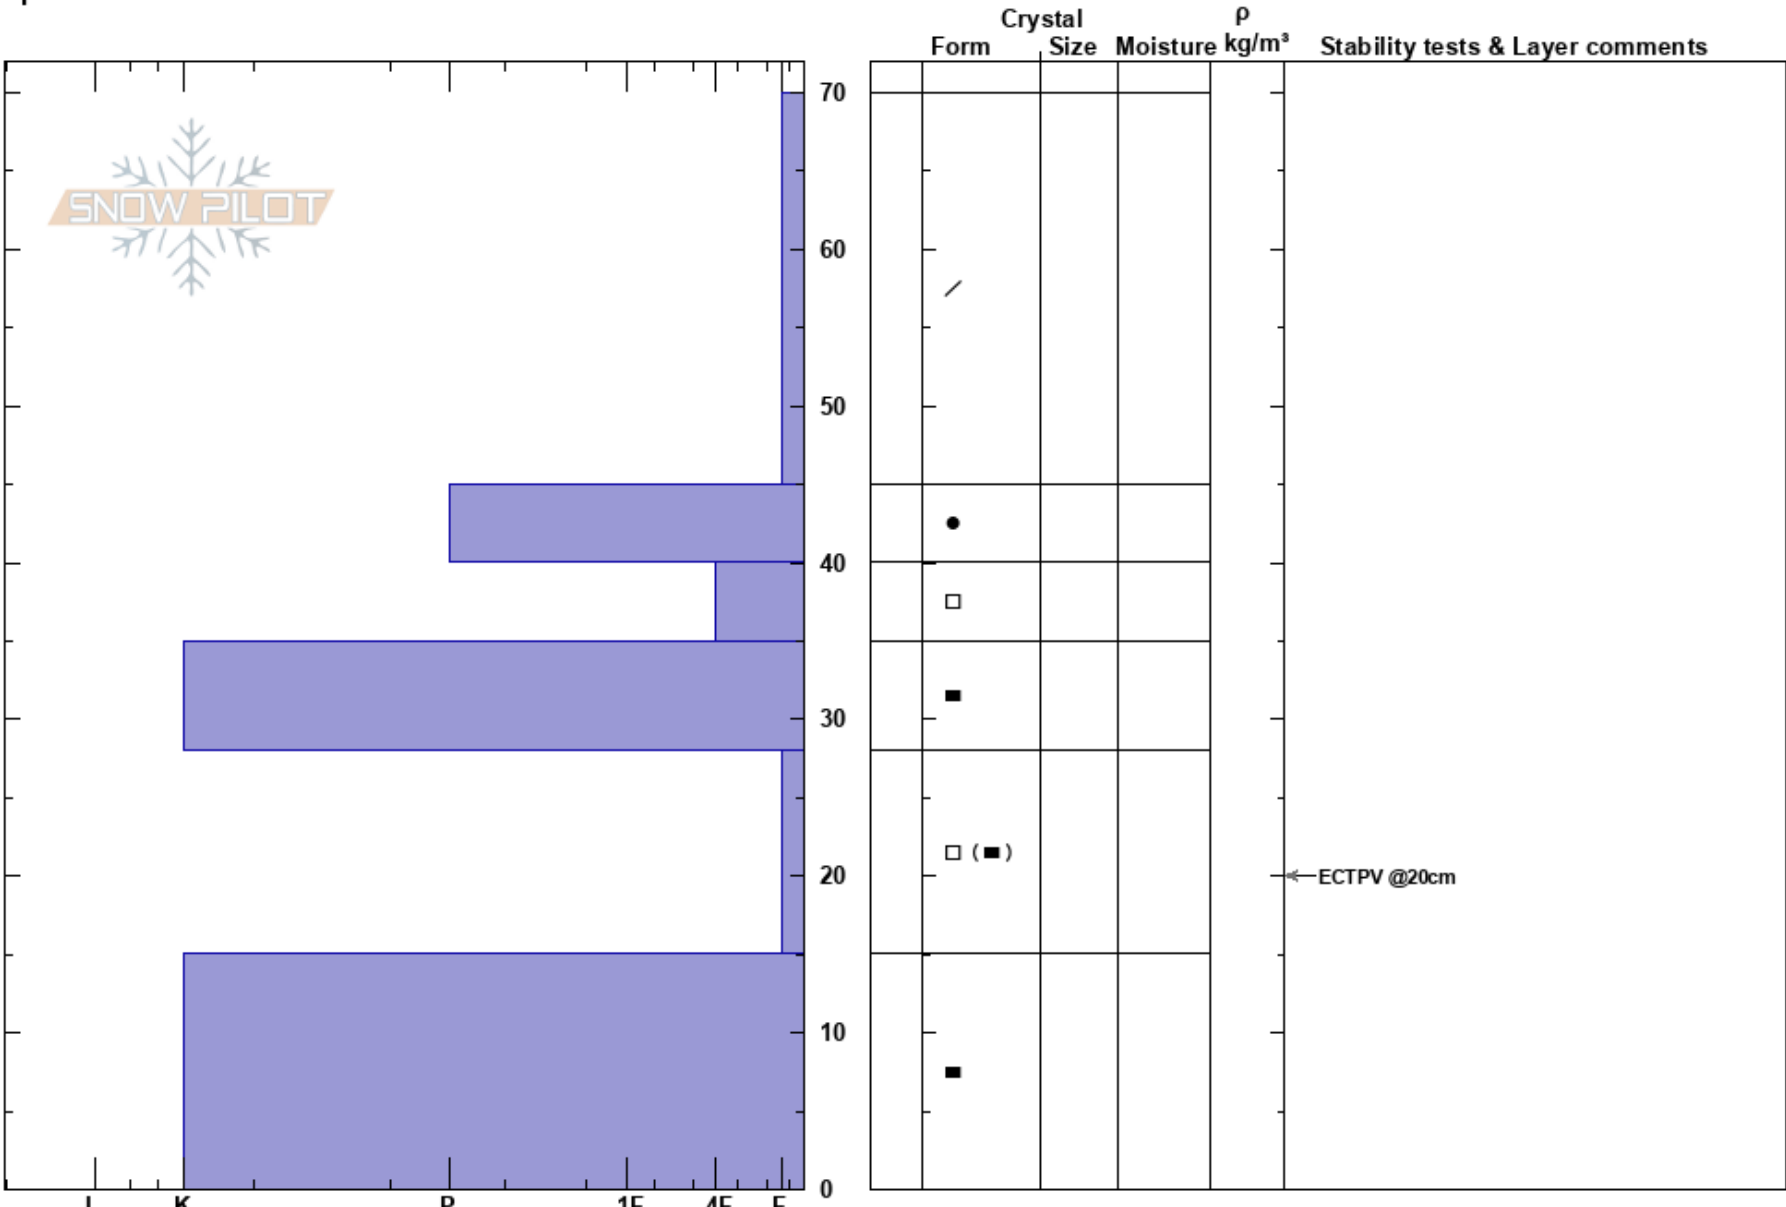

Mine-me south
 Richardsons
 New Zealand
Elevation: 1700 m
Aspect: S
Specifics:

Harris Mountain
 17/08/2023 - 13:00
Co-ord:
Slope Angle: 35°
Wind Loading:

Stability:
Air Temperature:
Sky Cover:
Precipitation:
Wind:

HS: 70
Layer Notes:
 28-15cm: Problematic layer

Notes: