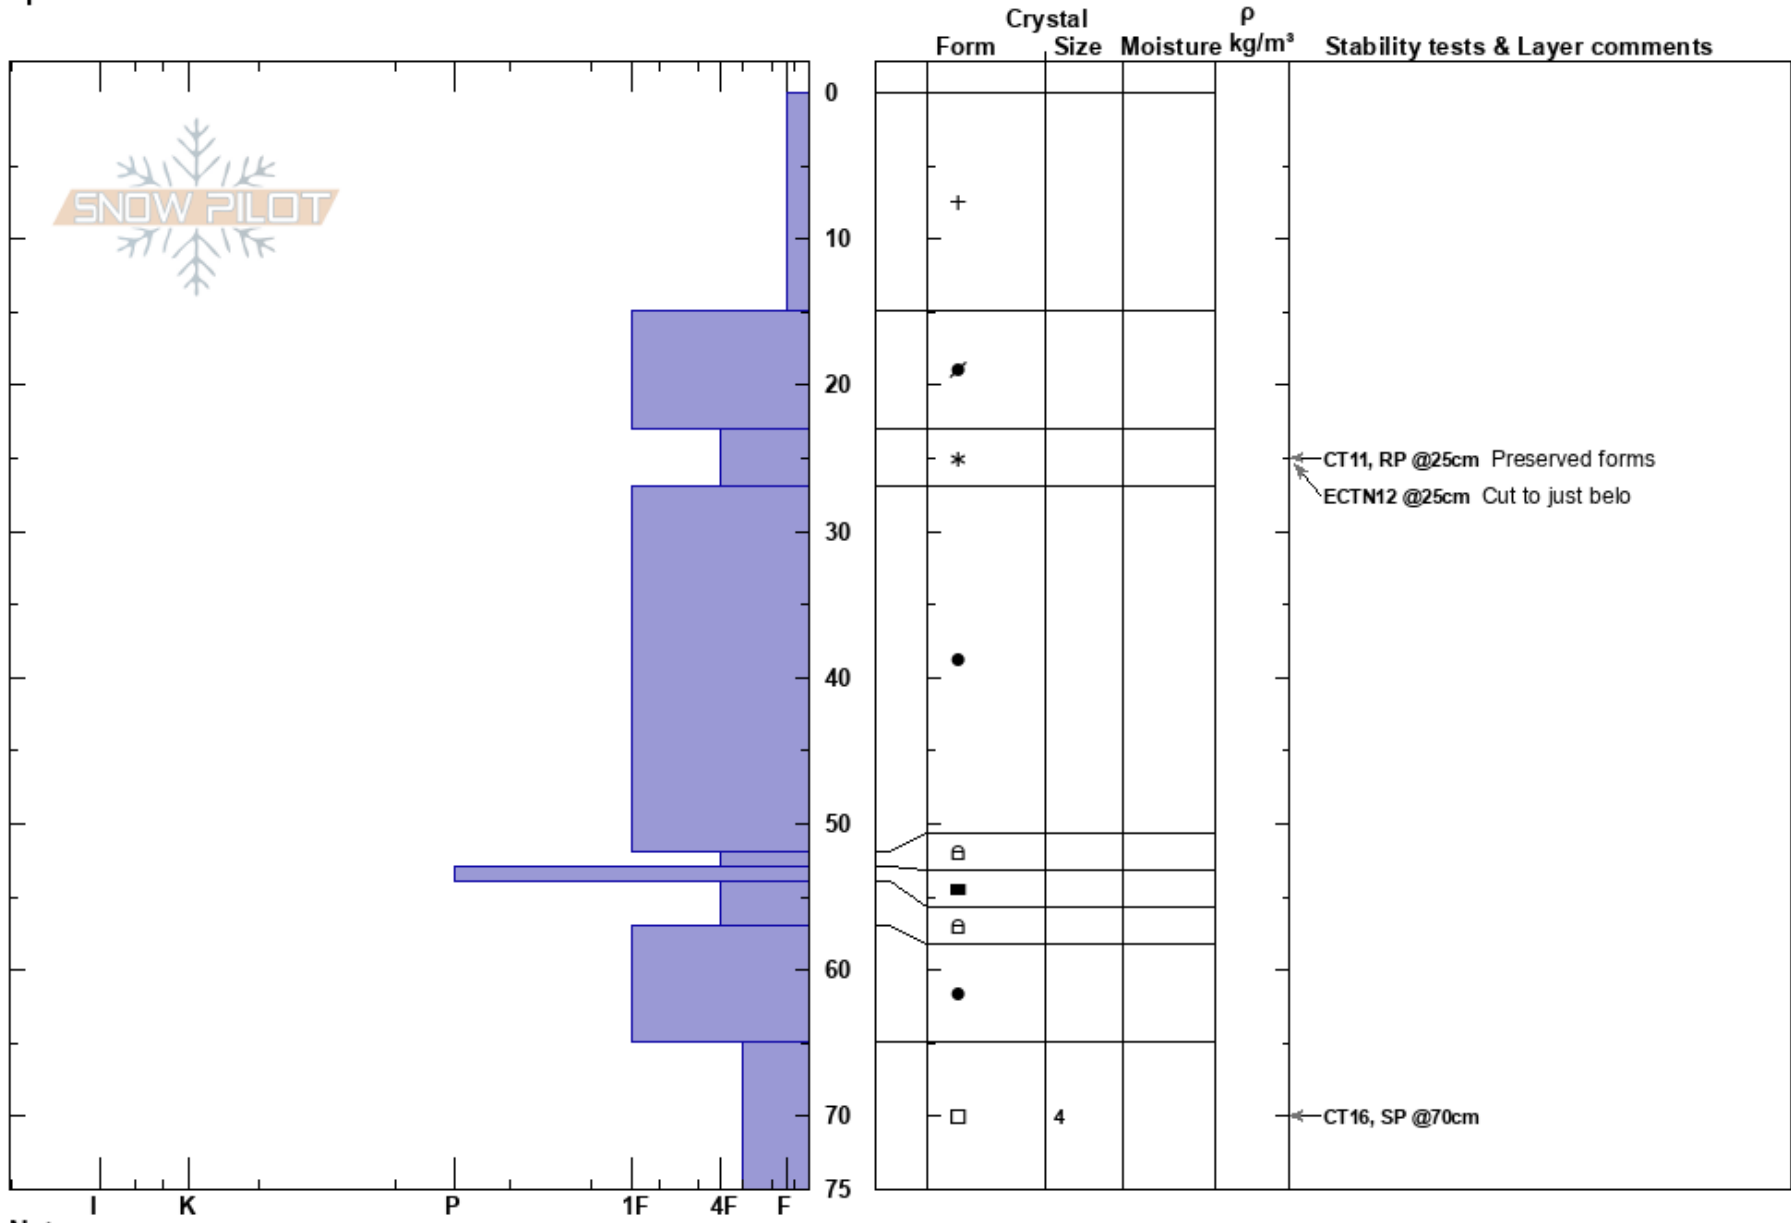

Powder hound  
Towers  
New Zealand  
Elevation: 1780 m  
Aspect: SE  
Specifics:

Andy Cole  
16/08/2023 - 10:20  
Co-ord: -44.66418N, 168.83766E  
Slope Angle:  
Wind Loading:

Stability:  
Air Temperature:  
Sky Cover: FEW  
Precipitation:  
Wind: Calm  
HS: 90  
PF: 40 65-75cm: Problematic layer  
Layer Notes: