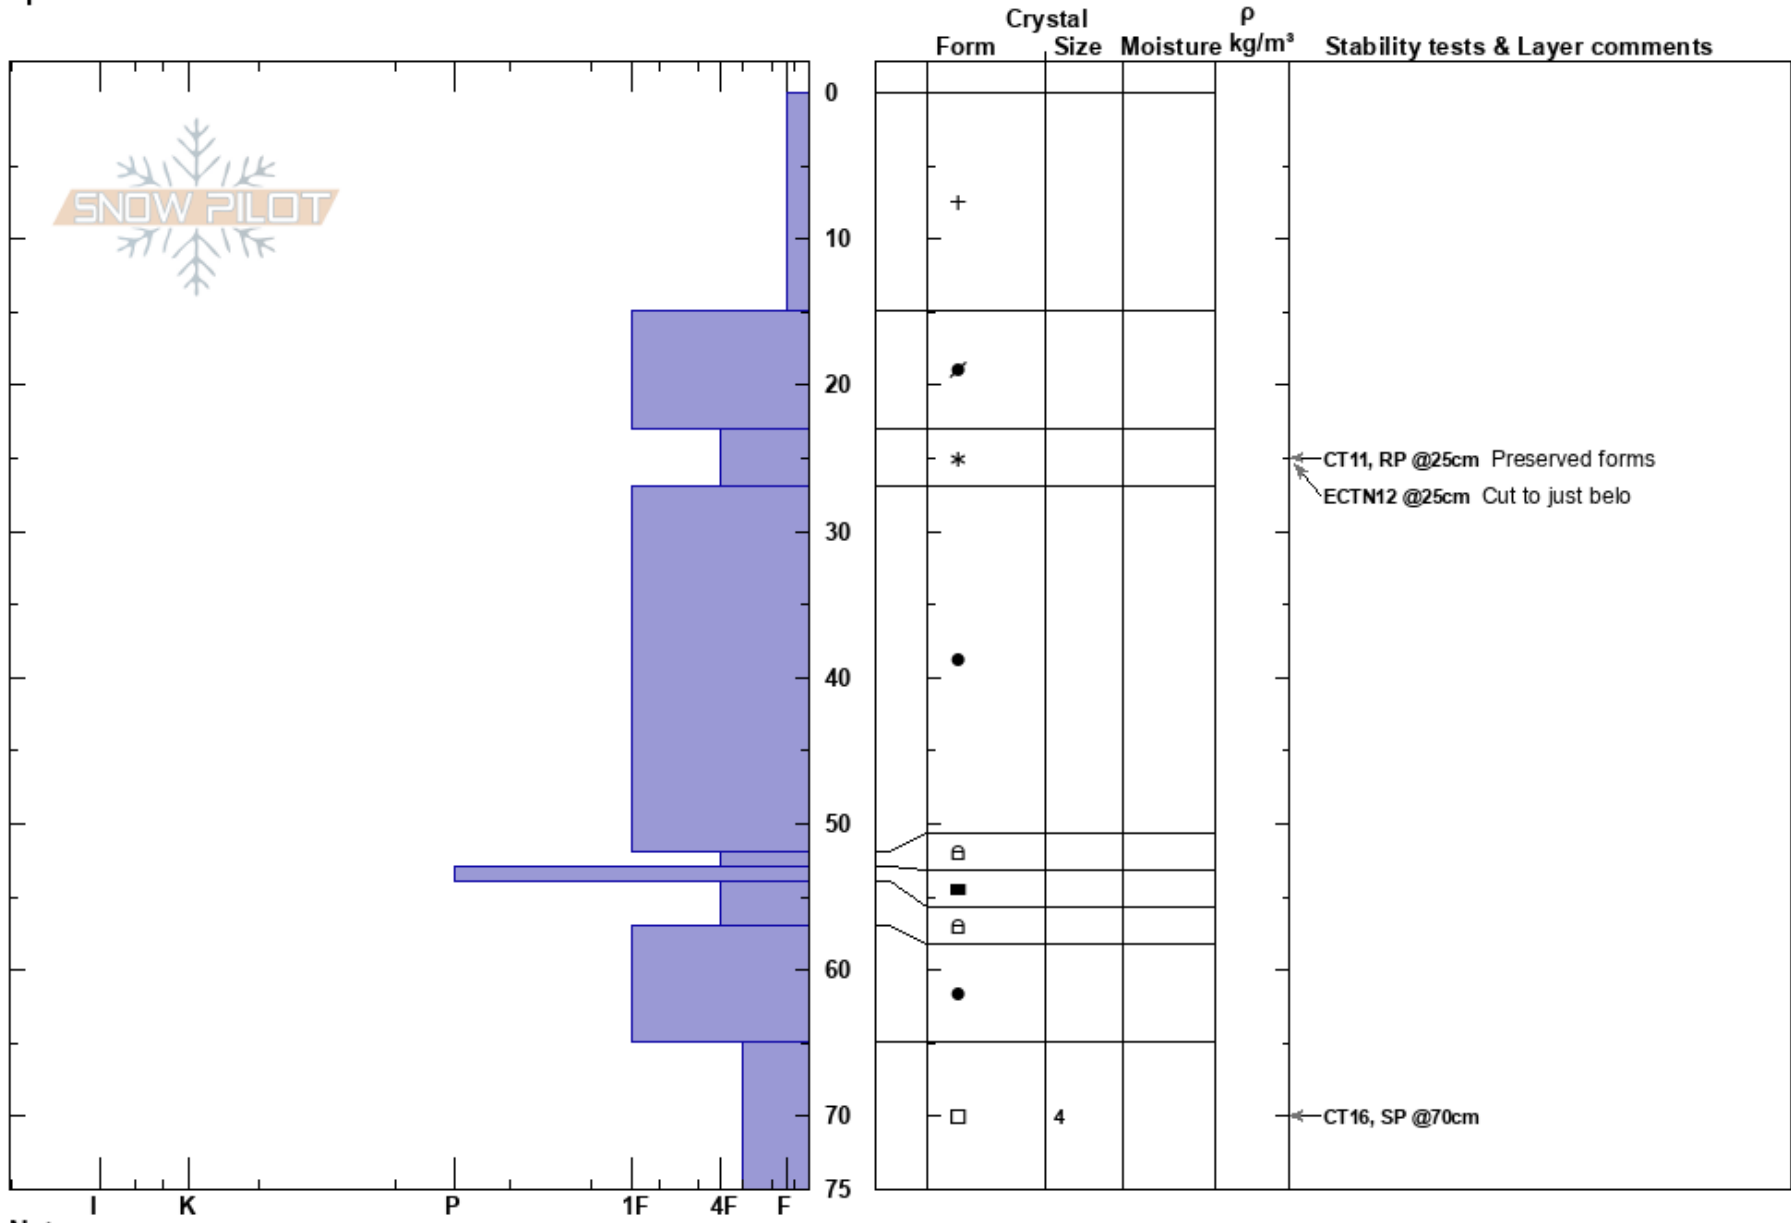

Powder hound
Towers
New Zealand
Elevation: 1780 m
Aspect: SE
Specifics:

Andy Cole
16/08/2023 - 10:20
Co-ord: -44.66418N, 168.83766E
Slope Angle:
Wind Loading:

Stability:
Air Temperature:
Sky Cover: FEW
Precipitation:
Wind: Calm
HS: 90
PF: 40 65-75cm: Problematic layer