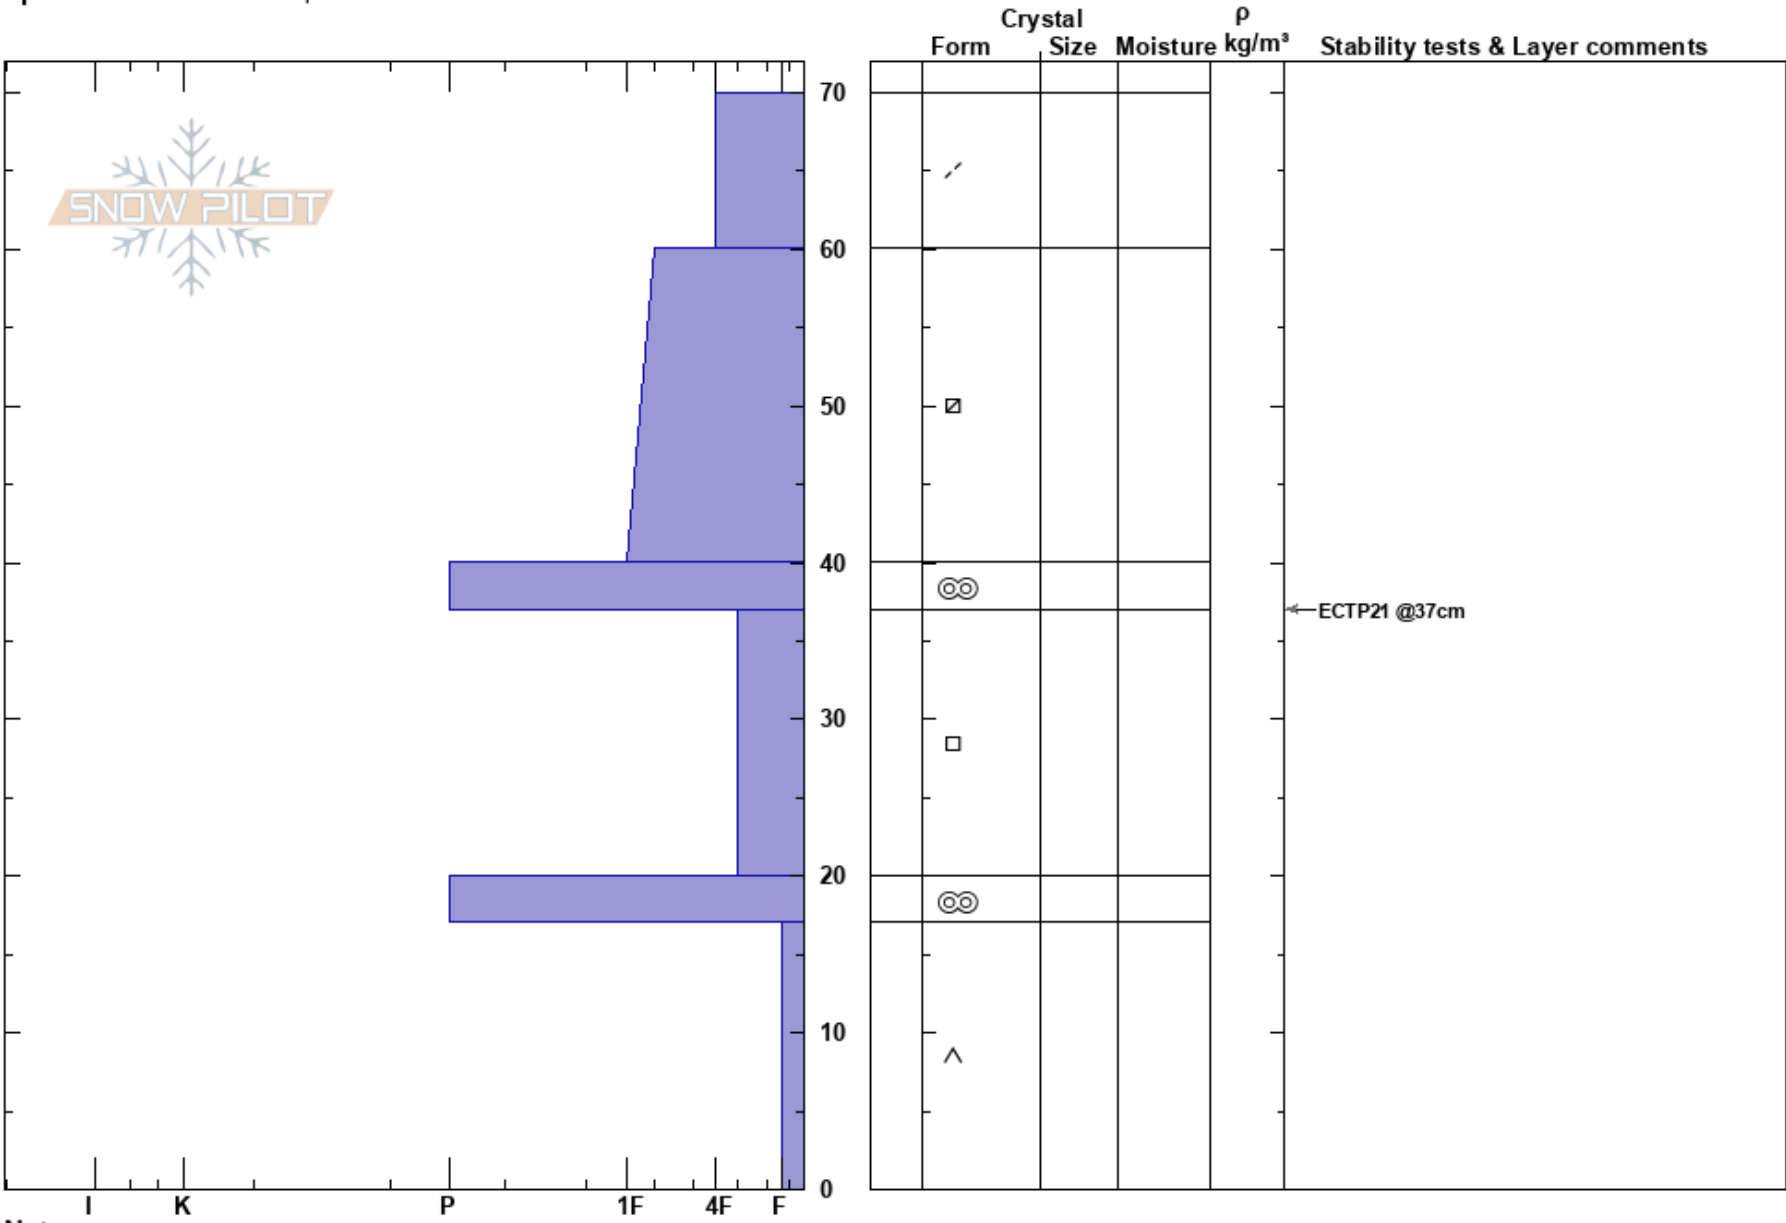

Hyde SW
 South Harris
 New Zealand
Elevation: 2030 m
Aspect: SW
Specifics: Ski tracks on slope

Harris Mountain
 16/08/2023 - 10:30
Co-ord: -44.75403N, 168.79873E
Slope Angle: 33°
Wind Loading: previous

Stability:
Air Temperature:
Sky Cover: SCT
Precipitation: NO
Wind: SE Light Breeze

HS: 70 **Layer Notes:**

Notes: Representative profile. Strata not exact.