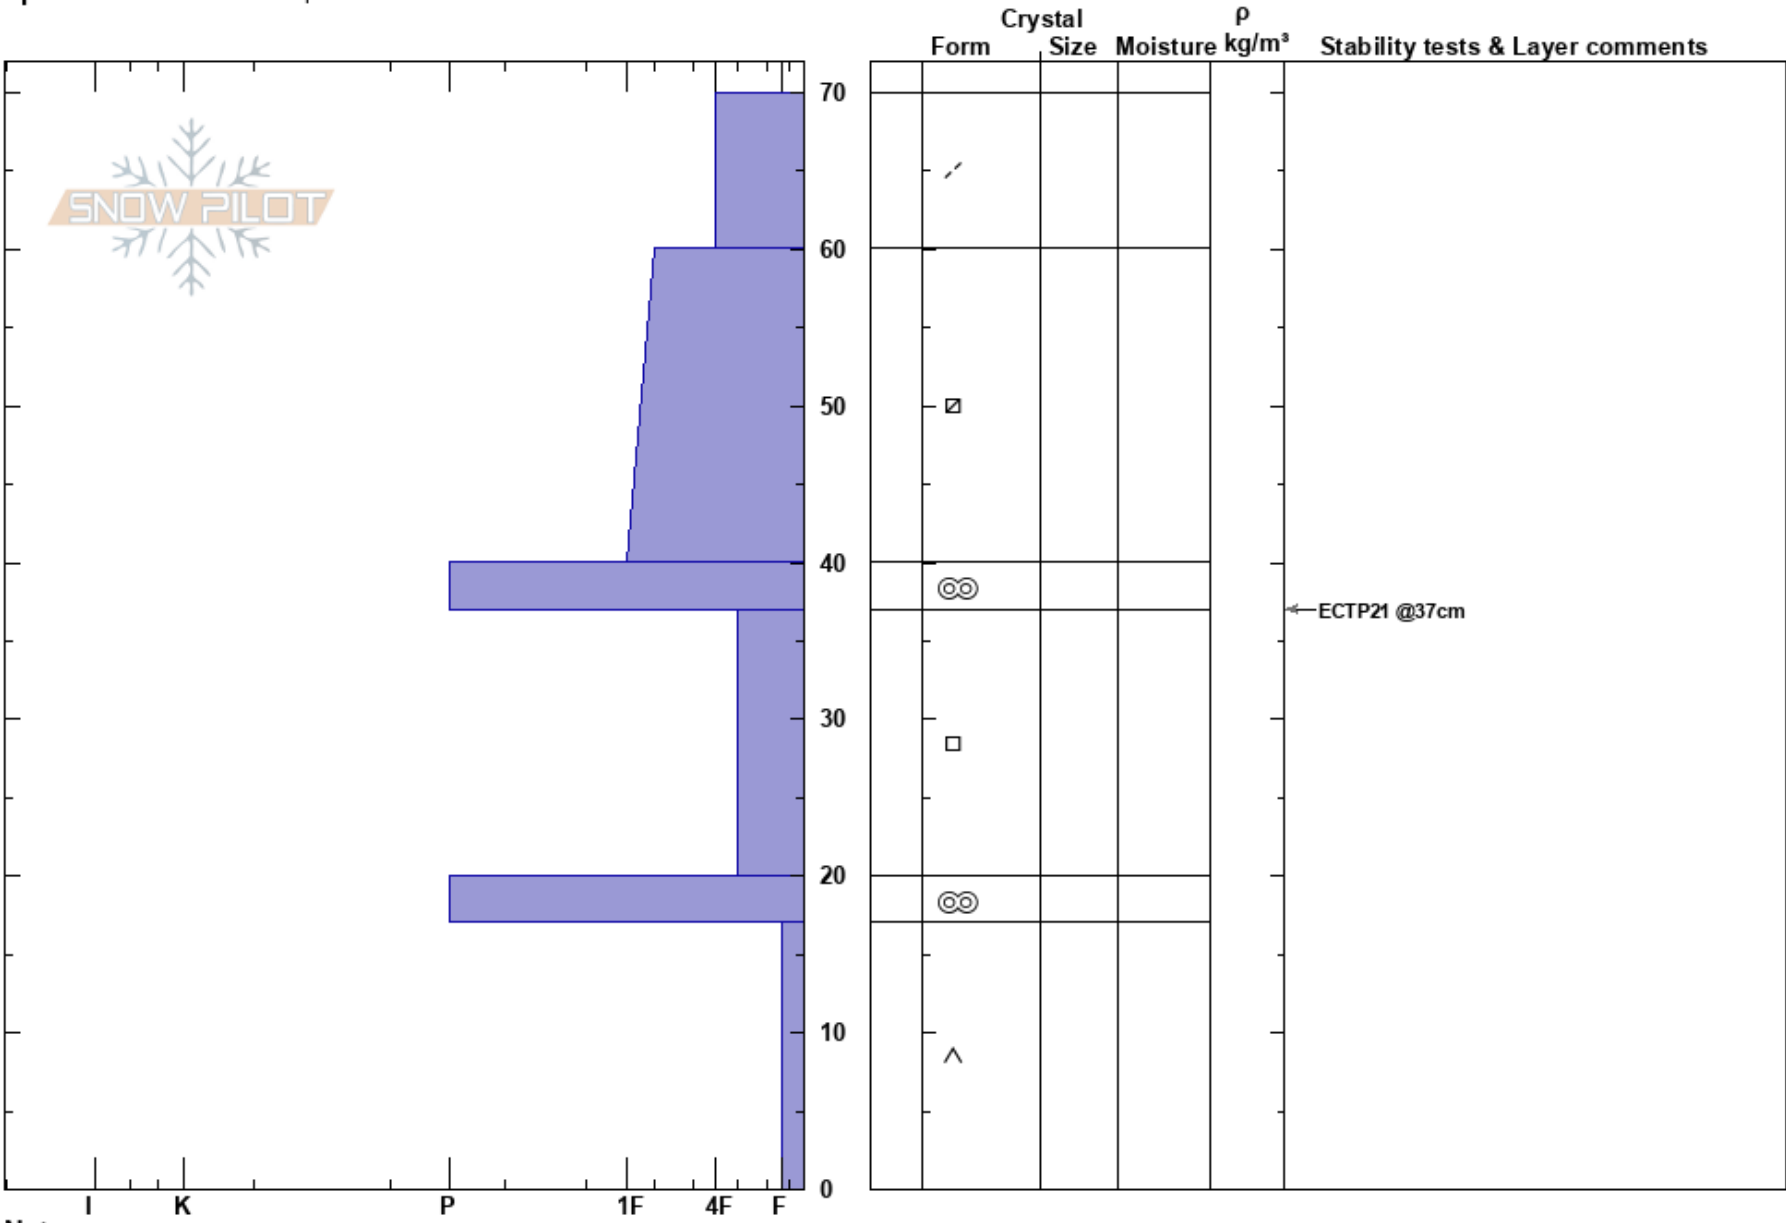

Hyde SW  
 South Harris  
 New Zealand  
**Elevation:** 2030 m  
**Aspect:** SW  
**Specifics:** Ski tracks on slope

Harris Mountain  
 16/08/2023 - 10:30  
**Co-ord:** -44.75403N, 168.79873E  
**Slope Angle:** 33°  
**Wind Loading:** previous

**Stability:**  
**Air Temperature:**  
**Sky Cover:** SCT  
**Precipitation:** NO  
**Wind:** SE Light Breeze

**HS:** 70     **Layer Notes:**

**Notes:** Representative profile. Strata not exact.