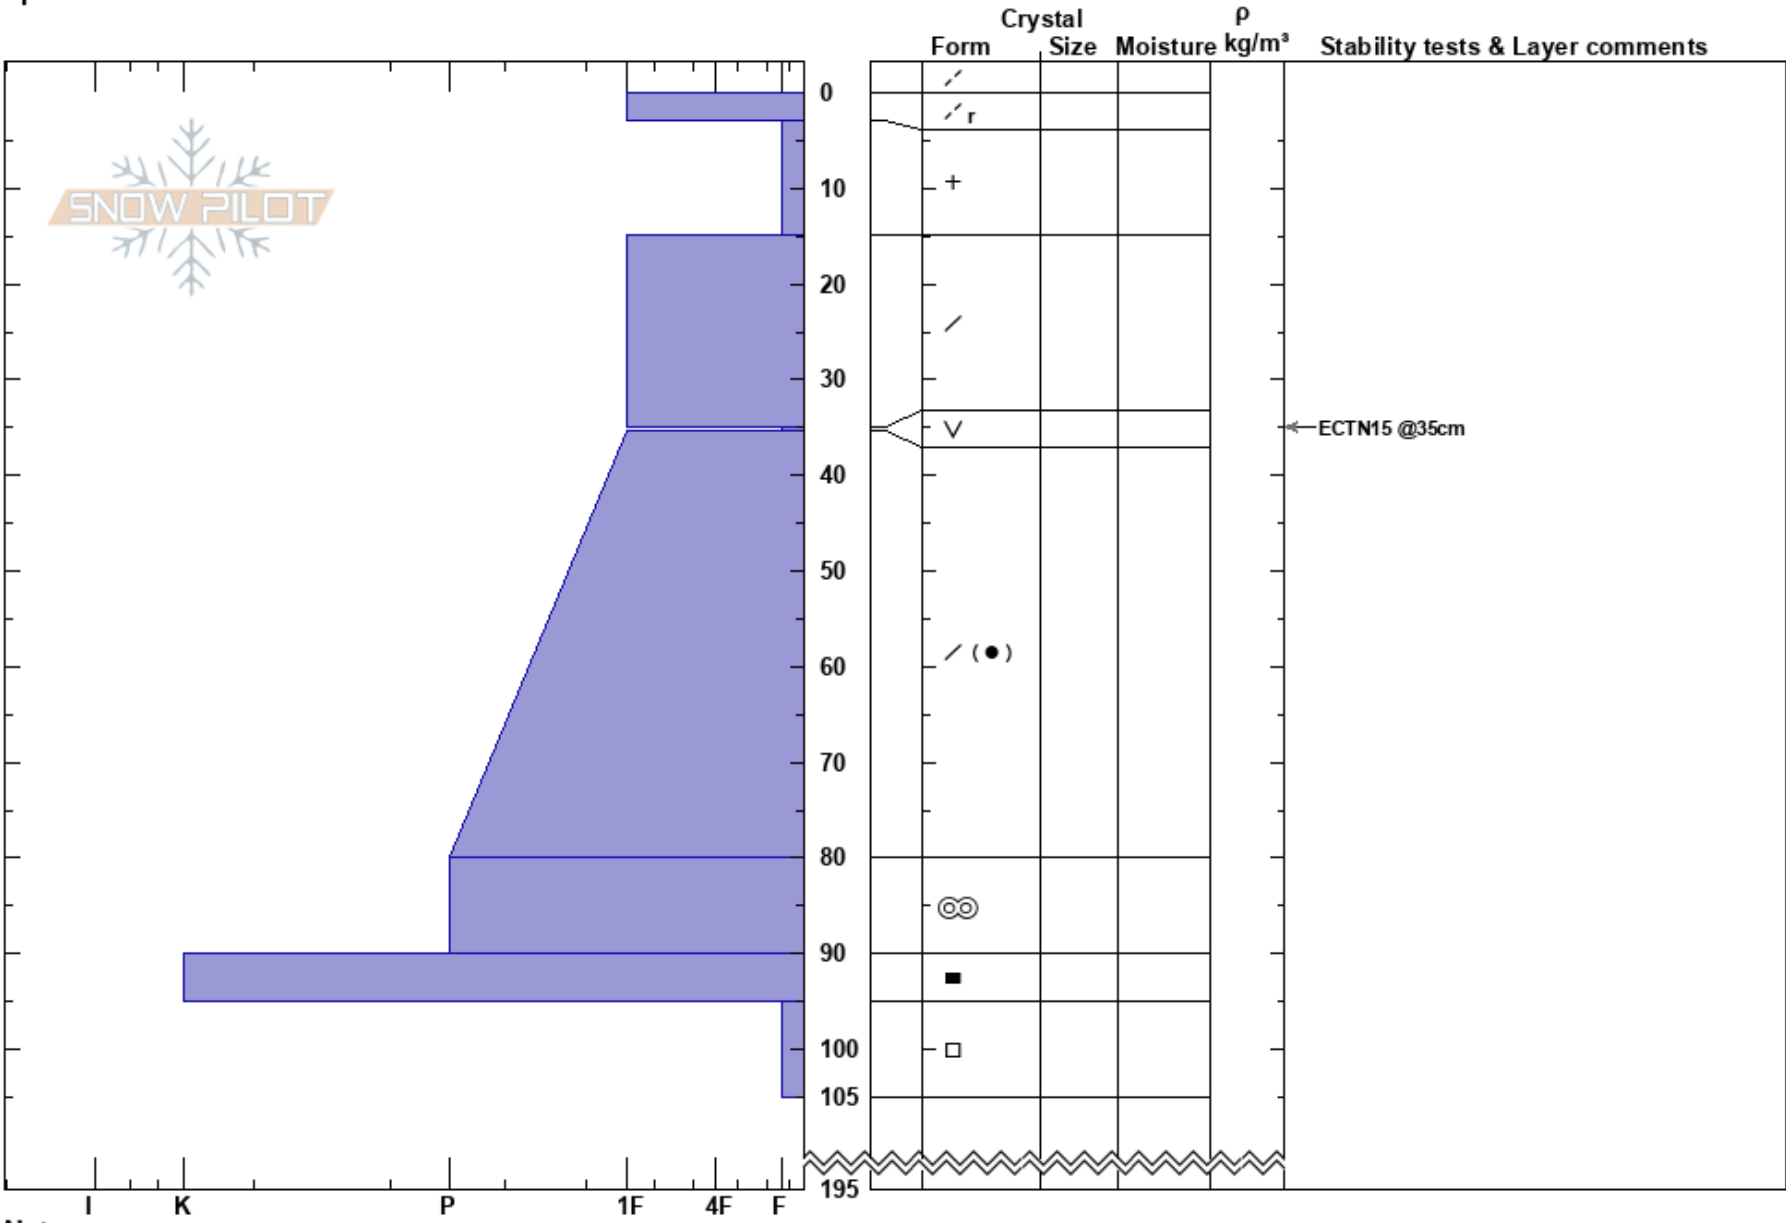

Yo Harold
 Remarkables Range
 New Zealand
Elevation: 2050 m
Aspect: SE
Specifics:

Harris Mountain
 16/08/2023 - 12:30
Co-ord:
Slope Angle: 35°
Wind Loading:

Stability:
Air Temperature: -3°C
Sky Cover: CLR
Precipitation: NO
Wind: SE Calm

HS: 195
PF: 30 35-35.5cm: Problematic layer

Layer Notes:

Notes: Slap