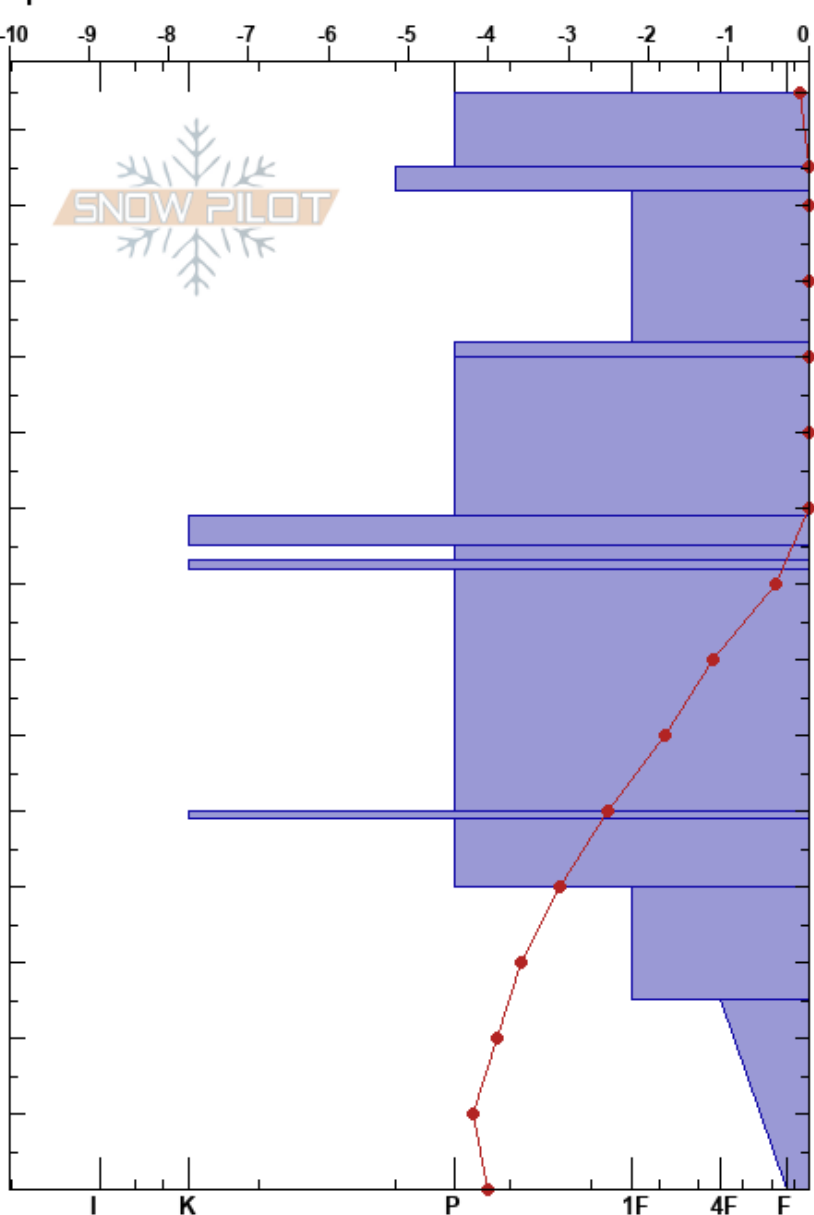

South Study Plot
 Madison Range-N
 MT
 Elevation: 9020 ft
 Aspect: 176°
 Specifics:

Josh Lipkowitz
 04/10/2023 - 8:40am
 Co-ord: 45.22999N, -111.44238W
 Slope Angle: 30°
 Wind Loading: no

Stability: HS: 145 Layer Notes:
 Air Temperature: 6.1°C PF: 5
 Sky Cover: FEW
 Precipitation: NO
 Wind: SE Calm

Form	Crystal		Moisture	ρ kg/m ³	Stability tests & Layer comments
	Size				
⊙⊙					
○			D-M	270	
○			D-M	350	
○			D-M	350	
○			D-M	345	
○			D-M	345	
⊙⊙			D-M	400	
○			D-M	395	
○			D-M	290	
■			D-M	305	
○			D-M	305	
■			D-M	305	
○			D	340	
○			D	345	
■			D	295	
⊖ ⊙⊙	2-3		D	295	
⊖	2-3		D	290	
⊖	2-4		D	300	
∧ (⊖)	2-4		D	315	
				270	