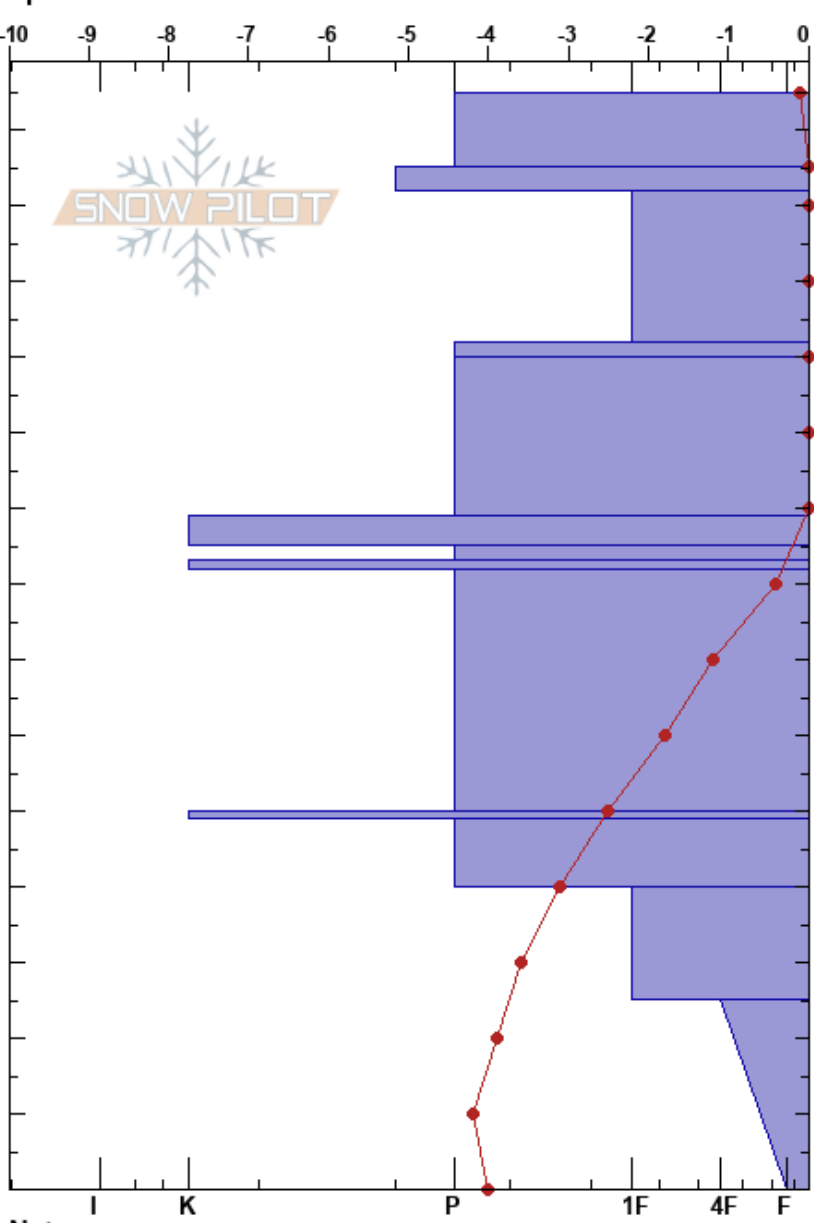

South Study Plot  
 Madison Range-N  
 MT  
 Elevation: 9020 ft  
 Aspect: 176°  
 Specifics:

Josh Lipkowitz  
 04/10/2023 - 8:40am  
 Co-ord: 45.22999N, -111.44238W  
 Slope Angle: 30°  
 Wind Loading: no

Stability: HS: 145 Layer Notes:  
 Air Temperature: 6.1°C PF: 5  
 Sky Cover: FEW  
 Precipitation: NO  
 Wind: SE Calm

Elevation (ft)	Crystal		Moisture	$\rho$ kg/m <sup>3</sup>	Stability tests & Layer comments
	Form	Size			
145	⊙⊙				
140	○		D-M	270	
135	○		D-M	350	
130				350	
125				345	
120	○		D-M	345	
115	⊙⊙		D-M	400	
110				395	
105	○		D-M	290	
100					
95	■		D-M	305	
90	○		D-M	305	
85	■		D-M	305	
80				305	
75	○		D	340	
70					
65				345	
60					
55	■		D	295	
50	⊖ ⊙⊙	2-3	D	295	
45					
40	⊖	2-3	D	290	
35					
30				300	
25					
20				315	
15	^ (⊖)	2-4	D	270	
10					
5					
0					