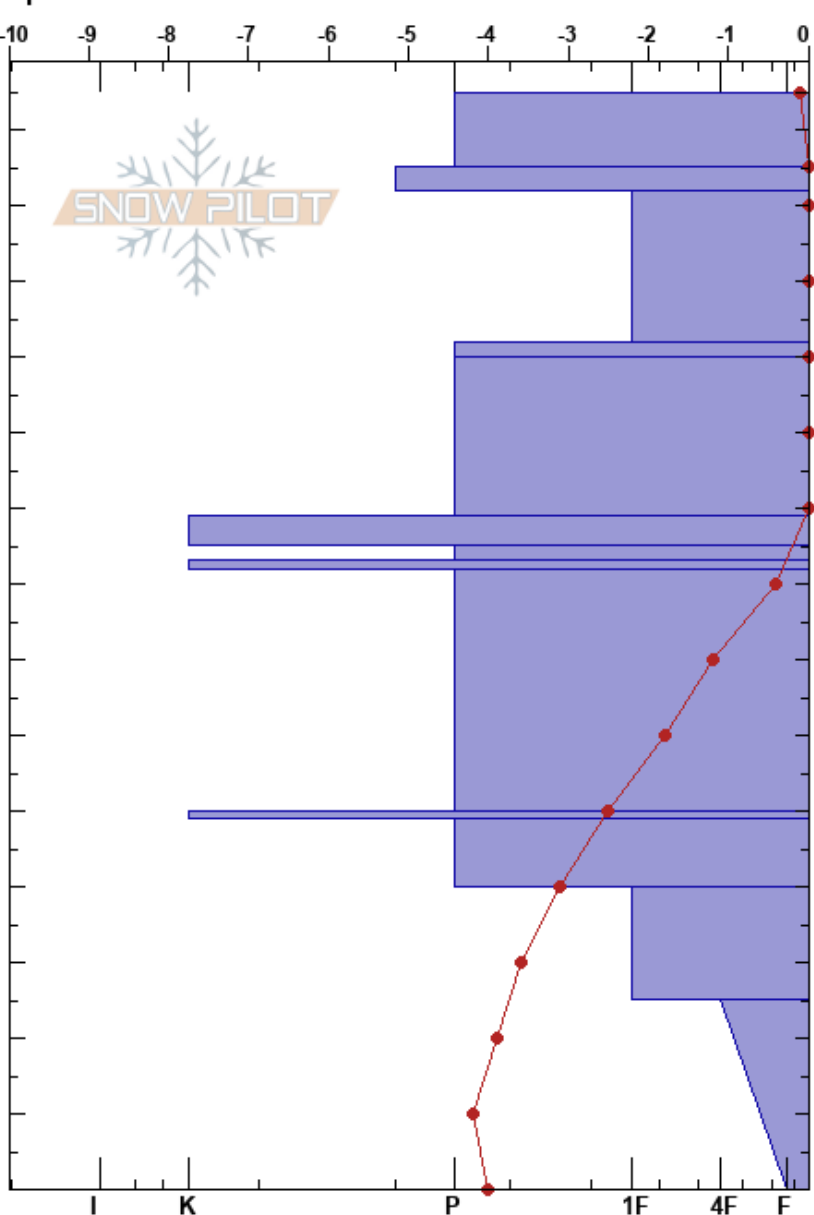

South Study Plot  
 Madison Range-N  
 MT  
 Elevation: 9020 ft  
 Aspect: 176°  
 Specifics:

Josh Lipkowitz  
 04/10/2023 - 8:40am  
 Co-ord: 45.22999N, -111.44238W  
 Slope Angle: 30°  
 Wind Loading: no

Stability: HS: 145 Layer Notes:  
 Air Temperature: 6.1°C PF: 5  
 Sky Cover: FEW  
 Precipitation: NO  
 Wind: SE Calm

Elevation (m)	Crystal		Moisture	$\rho$ kg/m <sup>3</sup>	Stability tests & Layer comments
	Form	Size			
145	⊙⊙				
140	○		D-M	270	
135	○		D-M	350	
130				350	
125				345	
120	○		D-M	345	
115	⊙⊙		D-M	400	
110				395	
105	○		D-M	290	
100					
95	■		D-M	305	
90	○		D-M	305	
85	■		D-M	305	
80				340	
75	○		D	345	
70					
65					
60					
55					
50	■		D	295	
45	⊖ ⊙⊙	2-3	D	290	
40	⊖	2-3	D	300	
35					
30					
25					
20					
15	^ (⊖)	2-4	D	315	
10					
5					
0				270	