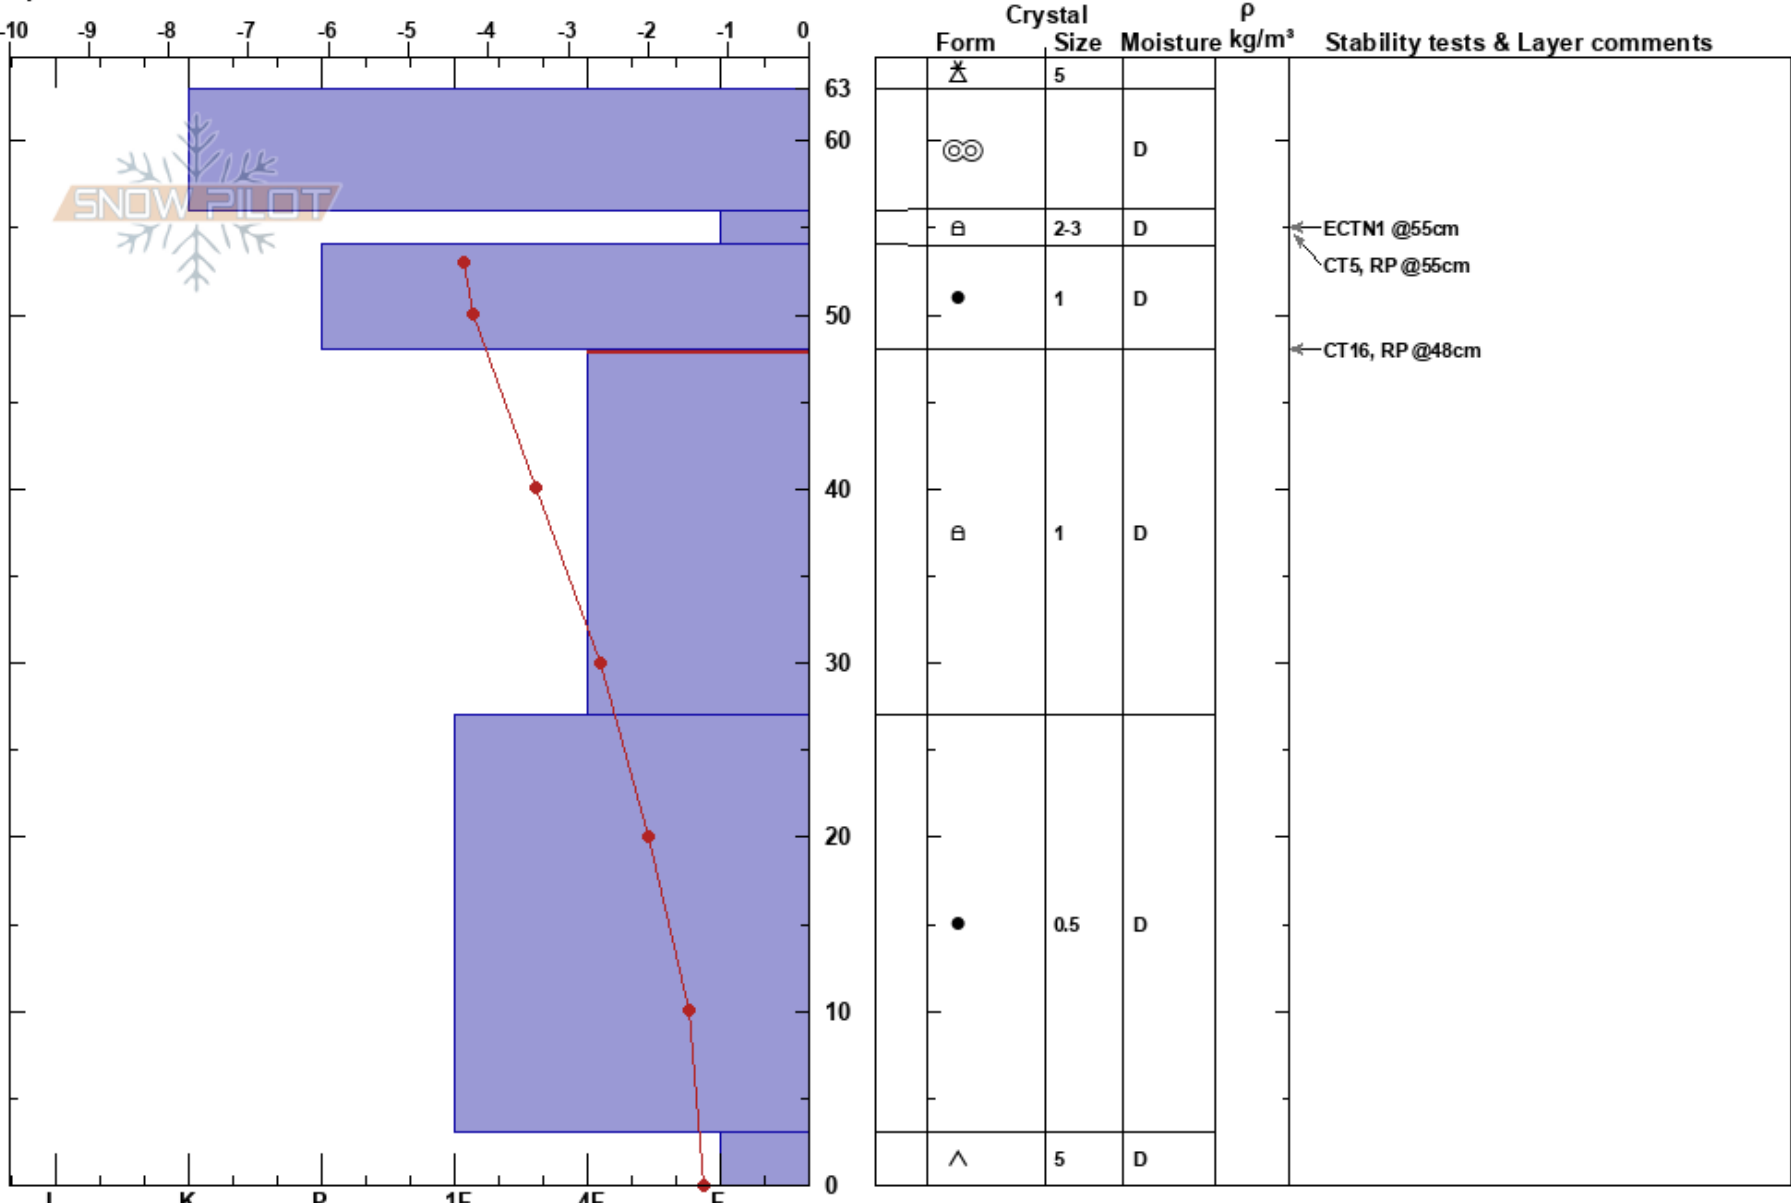

Dobson East Ridge  
 Two Thumbs  
 New Zealand  
**Elevation:** 1905 m  
**Aspect:** W

Onaya Fluker  
 13/08/2023 - 11:00  
**Co-ord:**  
**Slope Angle:** 26°  
**Wind Loading:** previous

**Stability:** **HS:**63 **Layer Notes:**  
**Air Temperature:** -1.2°C **PF:** 20 48-27cm: Problematic layer  
**Sky Cover:** SCT  
**Precipitation:** NO  
**Wind:** NW Moderate

**Specifics:** Pit dug in a Ski Area; We skied slope

**Notes:** Bouldery ground. Skied the slope again at 14:00 and the MFcr was forgiving to skis.