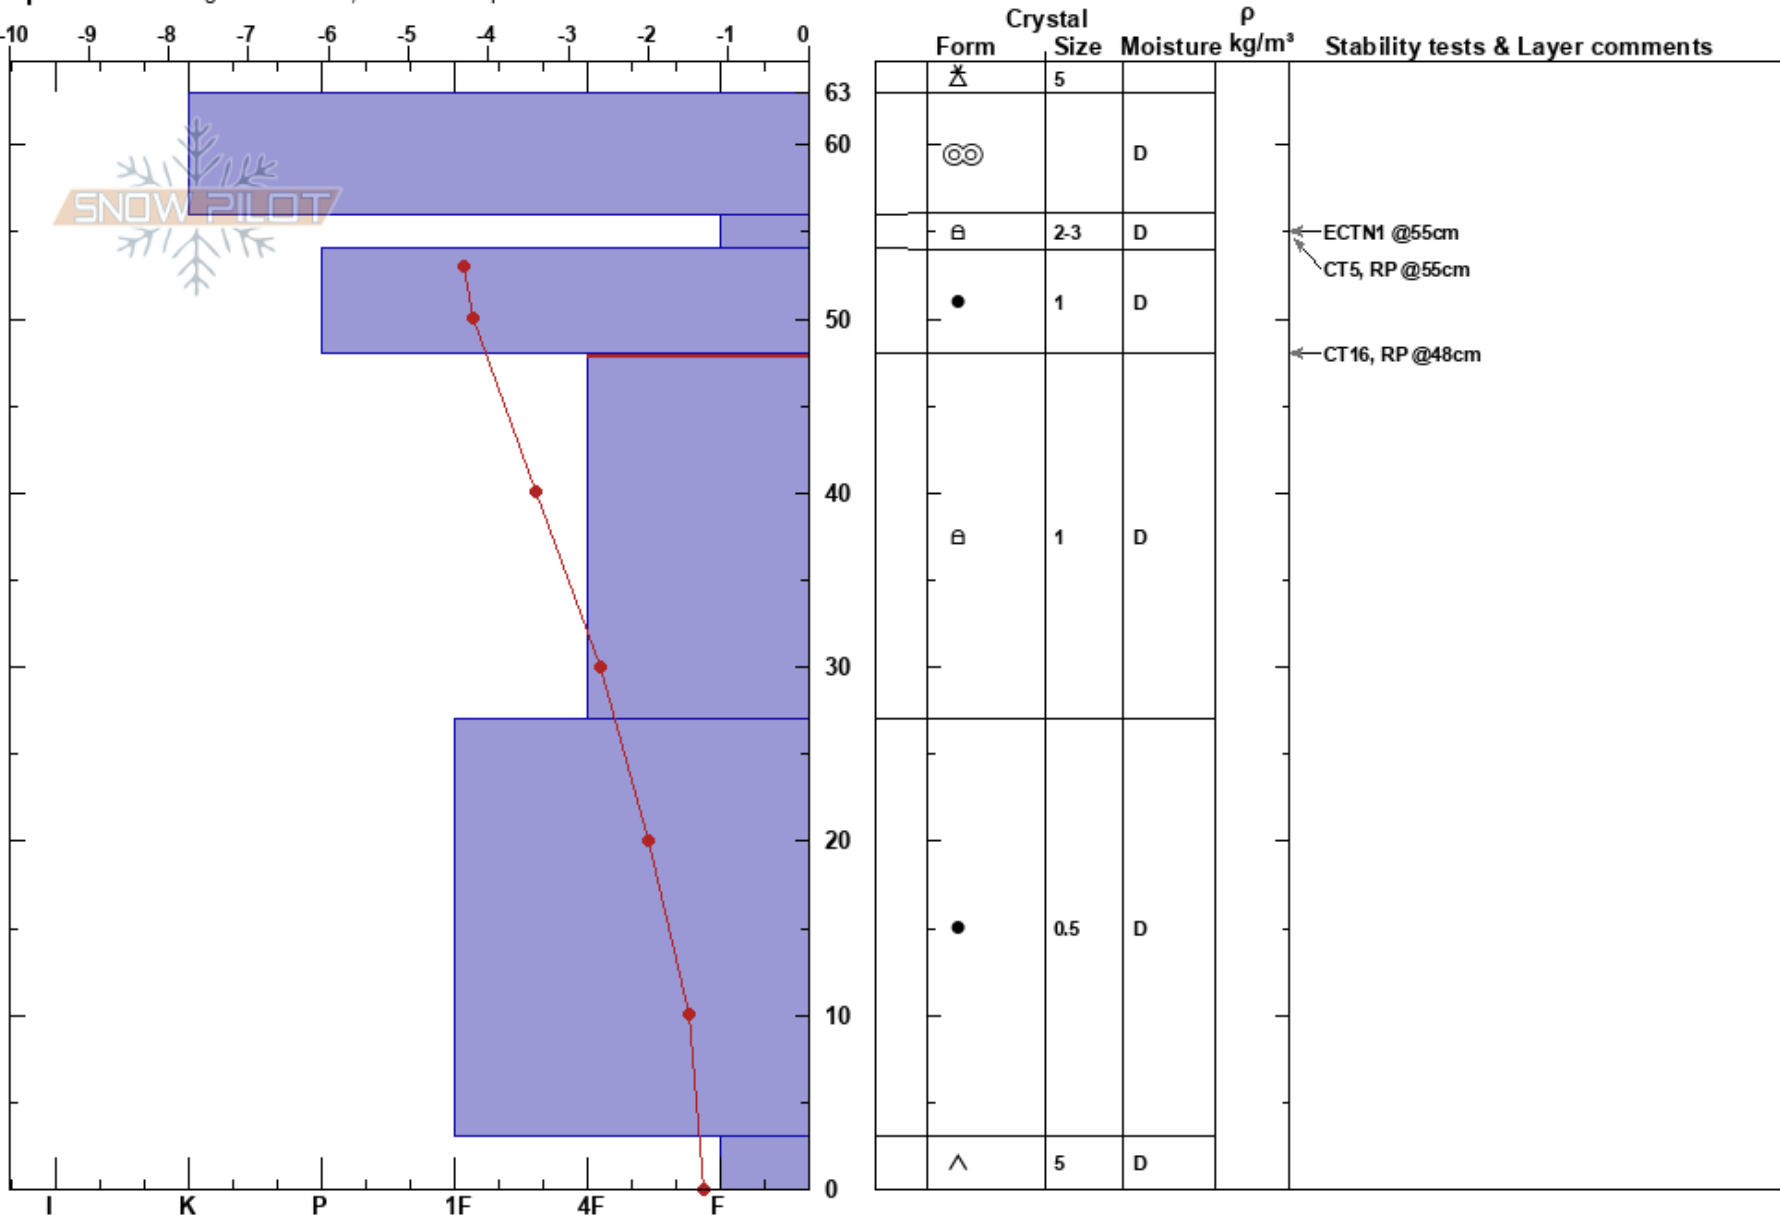

Dobson East Ridge
 Two Thumbs
 New Zealand
Elevation: 1905 m
Aspect: W

Onaya Fluker
 13/08/2023 - 11:00
Co-ord:
Slope Angle: 26°
Wind Loading: previous

Stability: **HS:**63 **Layer Notes:**
Air Temperature: -1.2°C **PF:** 20 48-27cm: Problematic layer
Sky Cover: SCT
Precipitation: NO
Wind: NW Moderate

Specifics: Pit dug in a Ski Area; We skied slope

Notes: Bouldery ground. Skied the slope again at 14:00 and the MFcr was forgiving to skis.