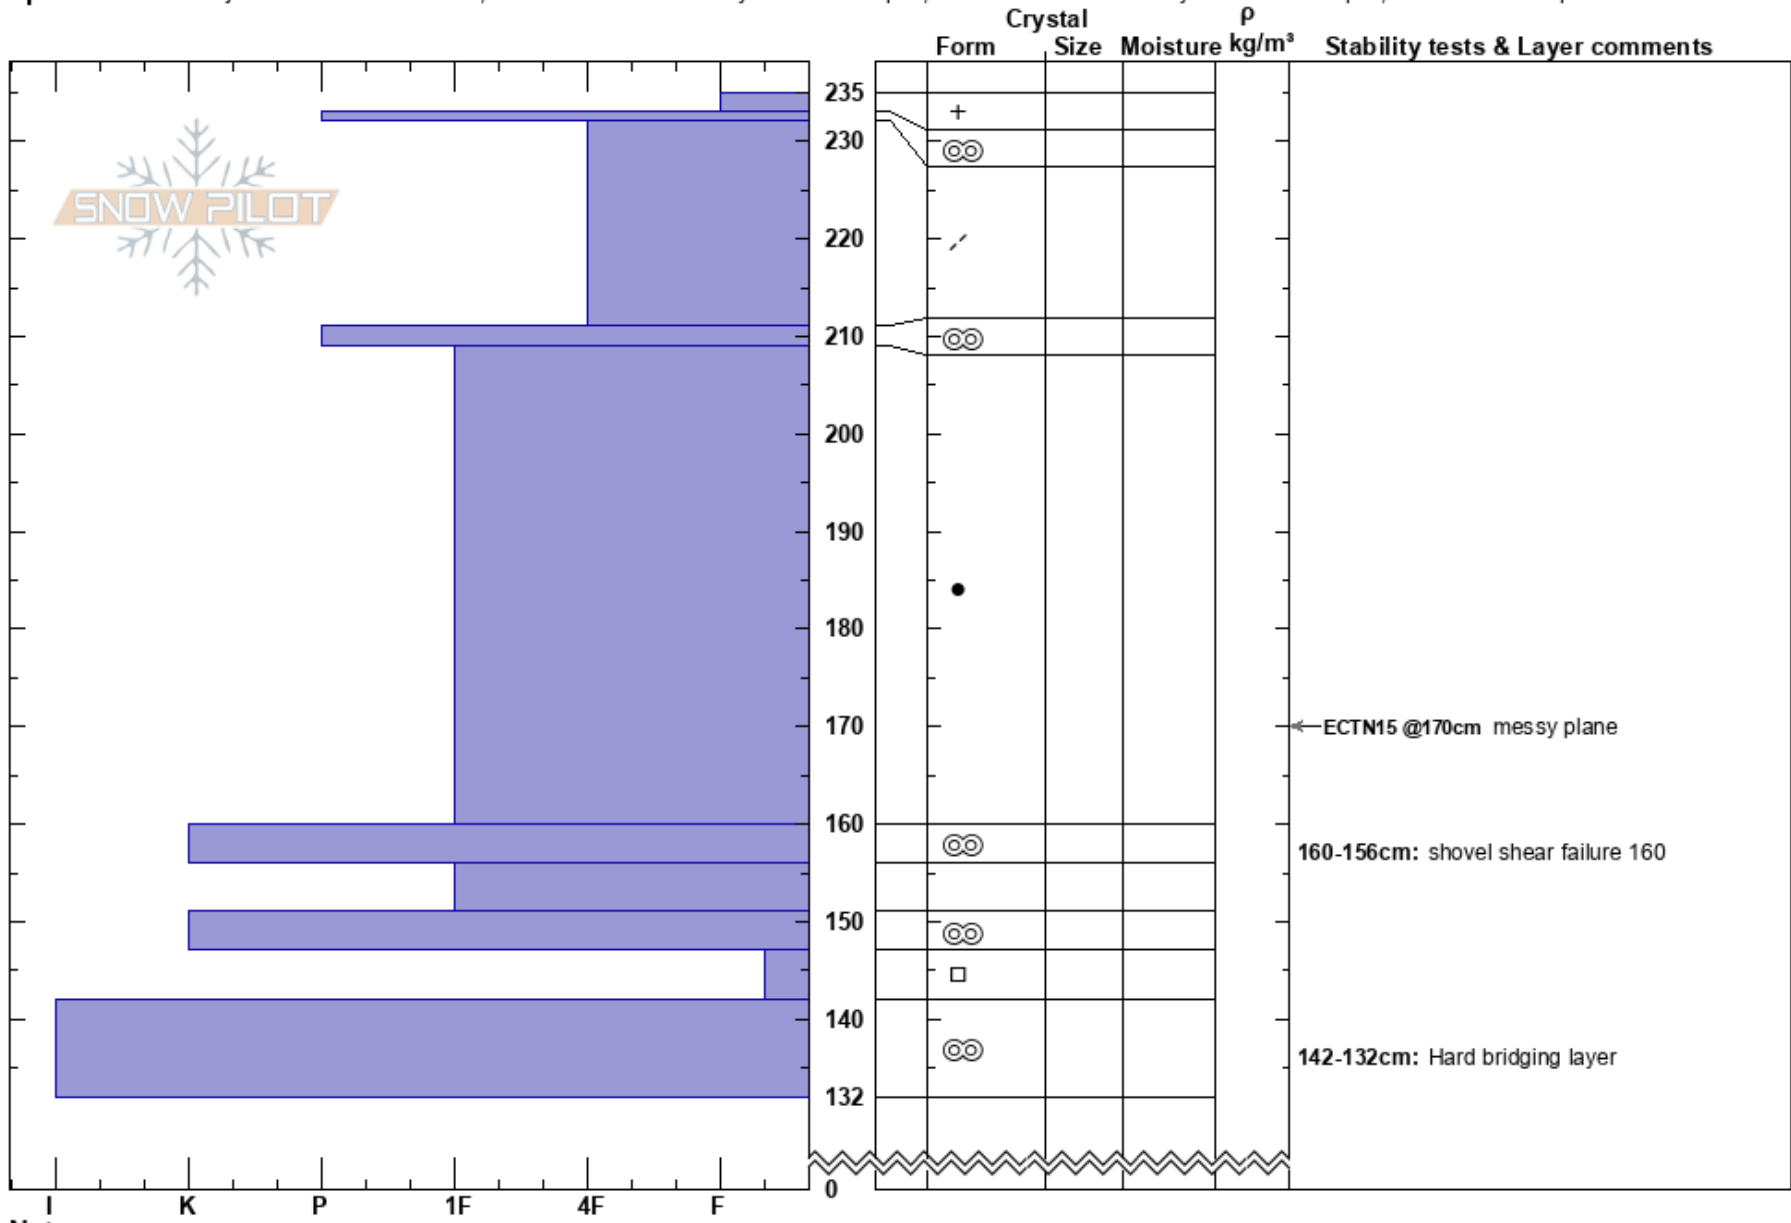

Remarks N Aspect  
 Remarkables Range  
 New Zealand  
 Elevation: 1980 m  
 Aspect: N

Maddy Whittaker  
 11/08/2023 - 11:15  
 Co-ord: -45.05984N, 168.80188E  
 Slope Angle: 37°  
 Wind Loading:

Stability:  
 Air Temperature:  
 Sky Cover: BKN  
 Precipitation: S-1  
 Wind: Moderate

HS:235  
 Layer Notes:  
 160-156cm: shovel shear failure 160  
 147-142cm: Problematic layer  
 142-132cm: Hard bridging layer

Specifics: Pit is adjacent to avalanche: flank; Recent avalanche activity on similar slopes; Recent avalanche activity on different slopes; Ski tracks on slope