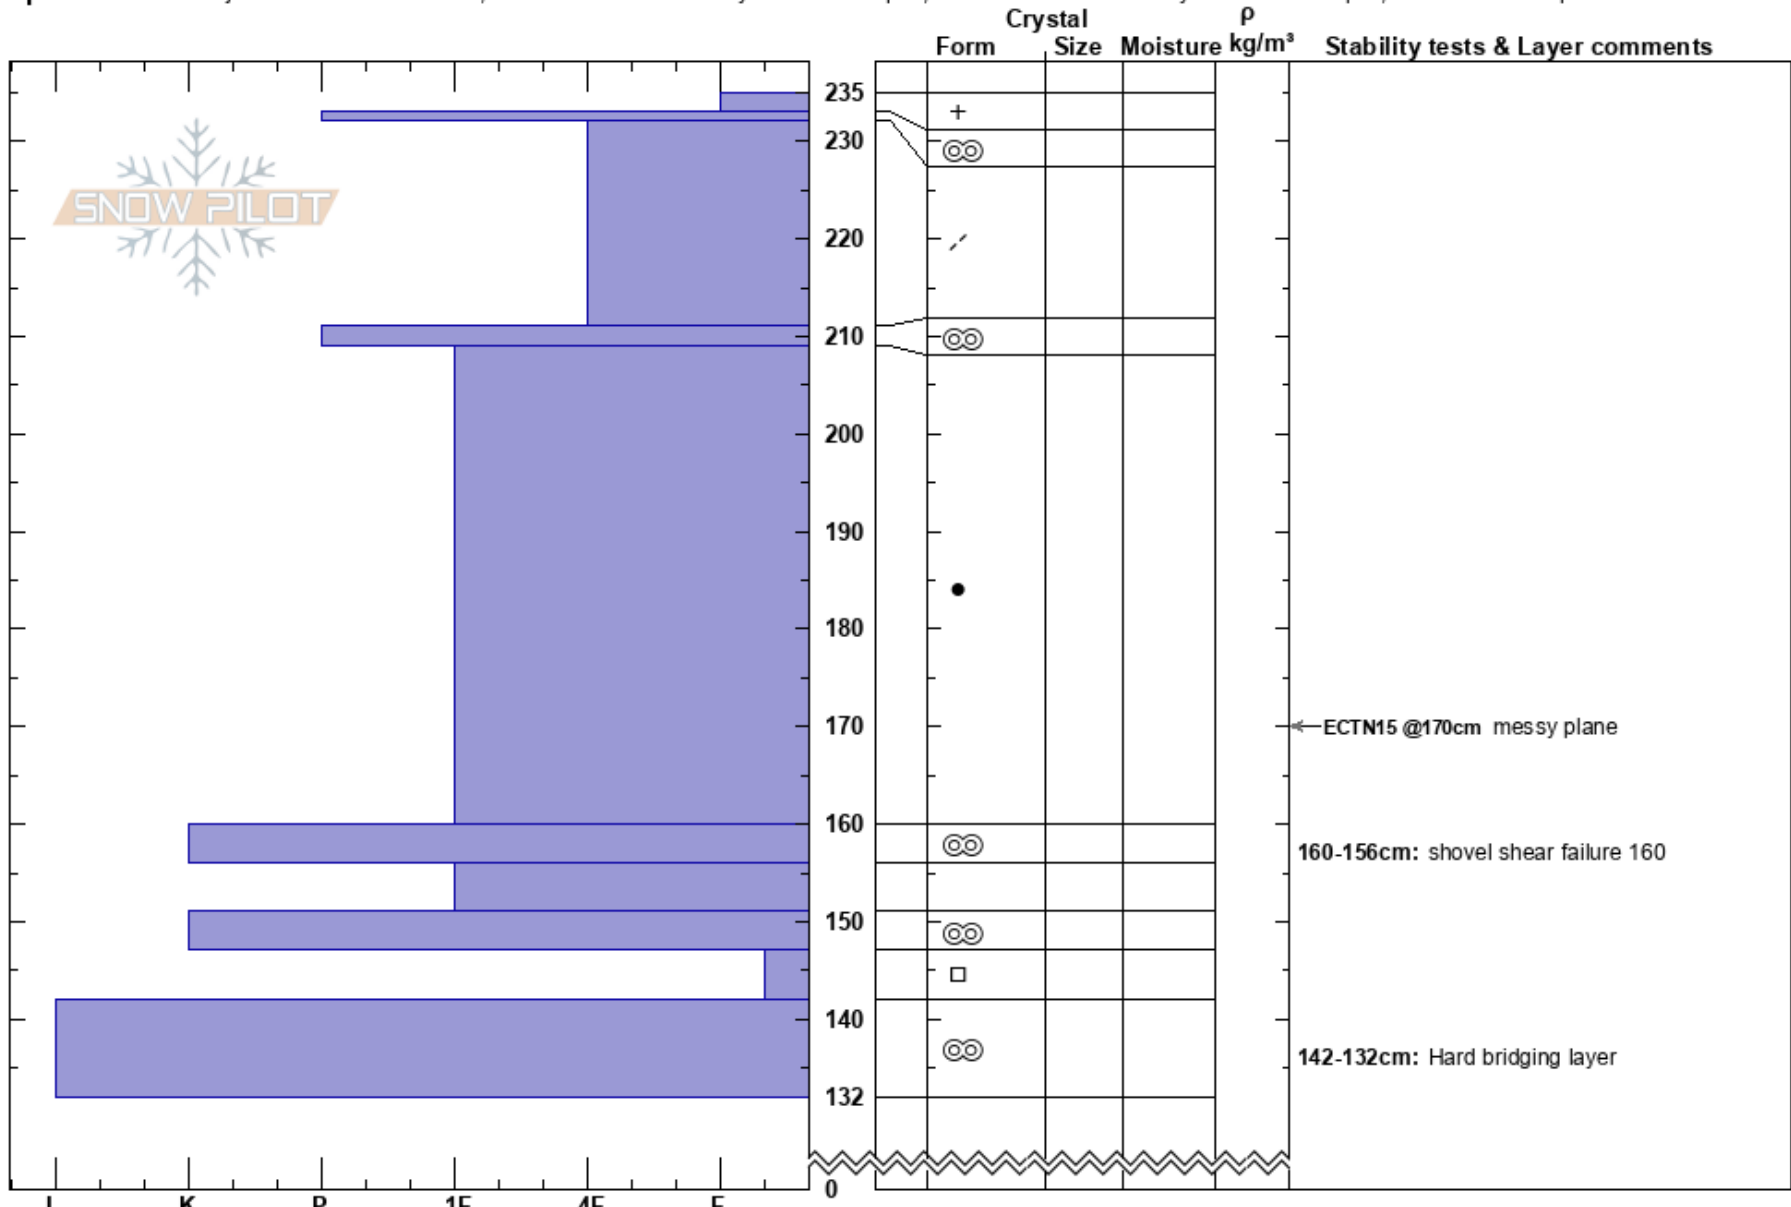

Remarks N Aspect
 Remarkables Range
 New Zealand
 Elevation: 1980 m
 Aspect: N

Maddy Whittaker
 11/08/2023 - 11:15
 Co-ord: -45.05984N, 168.80188E
 Slope Angle: 37°
 Wind Loading:

Stability:
 Air Temperature:
 Sky Cover: BKN
 Precipitation: S-1
 Wind: Moderate

HS:235
 Layer Notes:
 160-156cm: shovel shear failure 160
 147-142cm: Problematic layer
 142-132cm: Hard bridging layer

Specifics: Pit is adjacent to avalanche: flank; Recent avalanche activity on similar slopes; Recent avalanche activity on different slopes; Ski tracks on slope