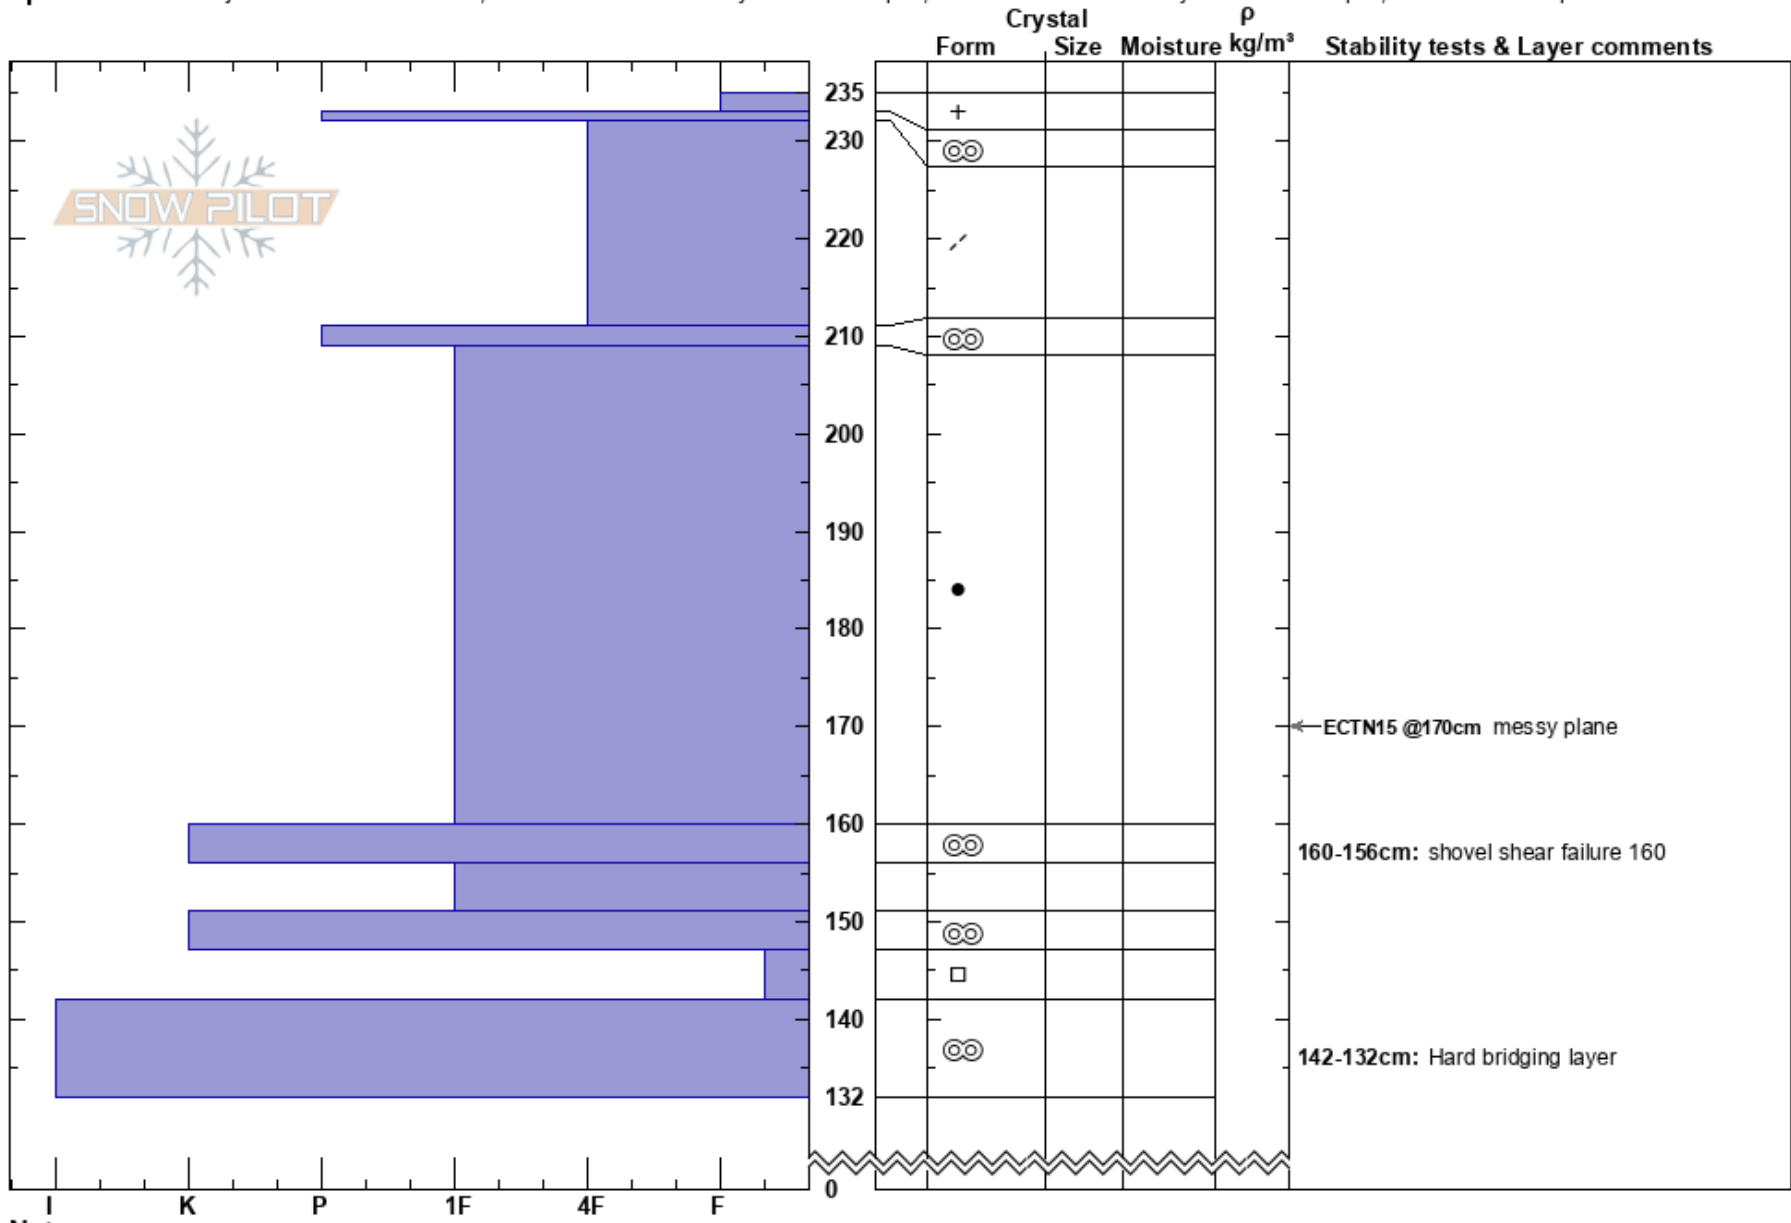

Remarks N Aspect
 Remarkables Range
 New Zealand
Elevation: 1980 m
Aspect: N

Maddy Whittaker
 11/08/2023 - 11:15
Co-ord: -45.05984N, 168.80188E
Slope Angle: 37°
Wind Loading:

Stability:
Air Temperature:
Sky Cover: BKN
Precipitation: S-1
Wind: Moderate

HS: 235
Layer Notes:
 160-156cm: shovel shear failure 160
 147-142cm: Problematic layer
 142-132cm: Hard bridging layer

Specifics: Pit is adjacent to avalanche: flank; Recent avalanche activity on similar slopes; Recent avalanche activity on different slopes; Ski tracks on slope