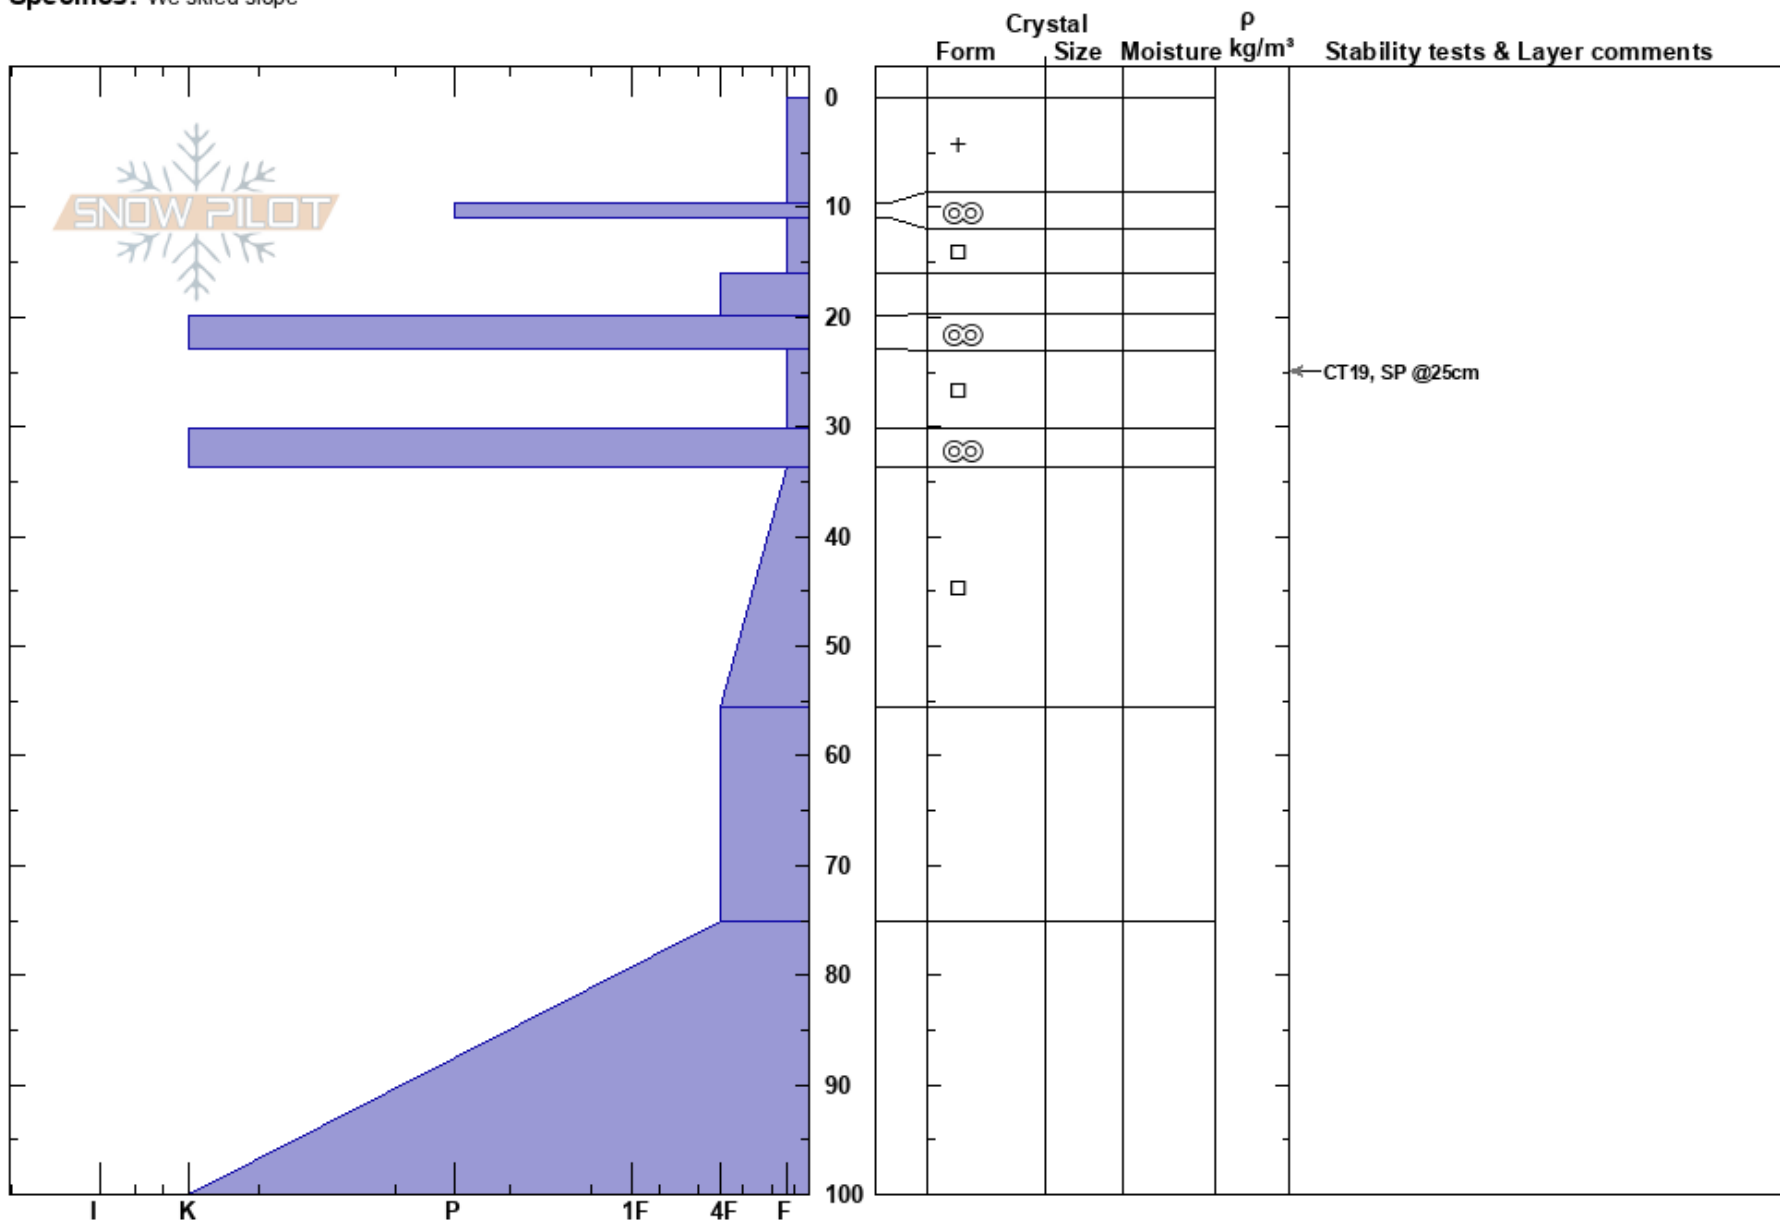

Landslip  
 Gamack Range  
 New Zealand  
**Elevation:** 2150 m  
**Aspect:** SE  
**Specifics:** We skied slope

Hugh Barnard  
 11/08/2023 - 15:00  
**Co-ord:** -43.83001N, 170.27375W  
**Slope Angle:** 30°  
**Wind Loading:**

**Stability:**  
**Air Temperature:** 2°C  
**Sky Cover:** SCT  
**Precipitation:** NO  
**Wind:** Calm  
**HS:** 100  
**PF:** 20 23-30.2cm: Problematic layer  
**PS:** 10

Notes: