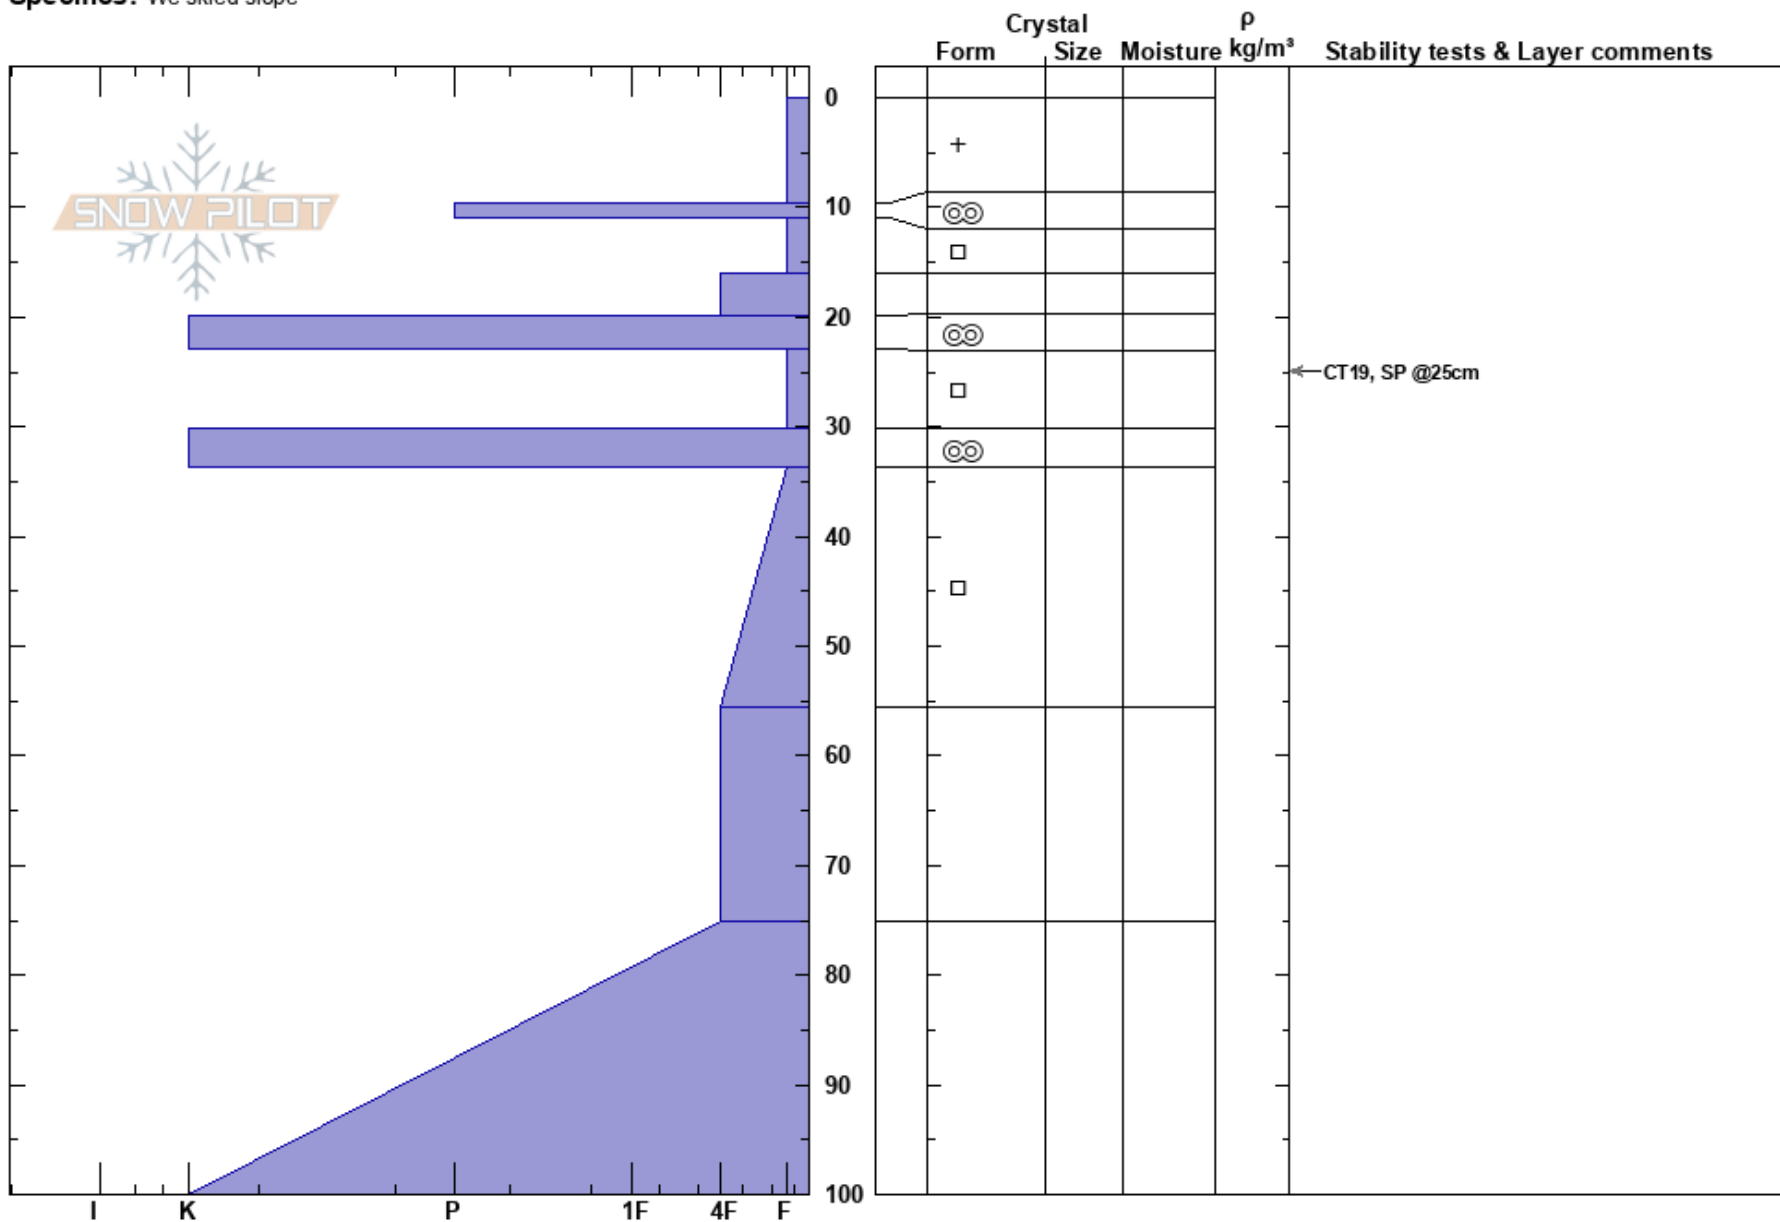

Landslip  
 Gamack Range  
 New Zealand  
**Elevation:** 2150 m  
**Aspect:** SE  
**Specifics:** We skied slope

Hugh Barnard  
 11/08/2023 - 15:00  
**Co-ord:** -43.83001N, 170.27375W  
**Slope Angle:** 30°  
**Wind Loading:**

**Stability:**  
**Air Temperature:** 2°C  
**Sky Cover:** SCT  
**Precipitation:** NO  
**Wind:** Calm  
**HS:** 100  
**PF:** 20 23-30.2cm: Problematic layer  
**PS:** 10

Notes: