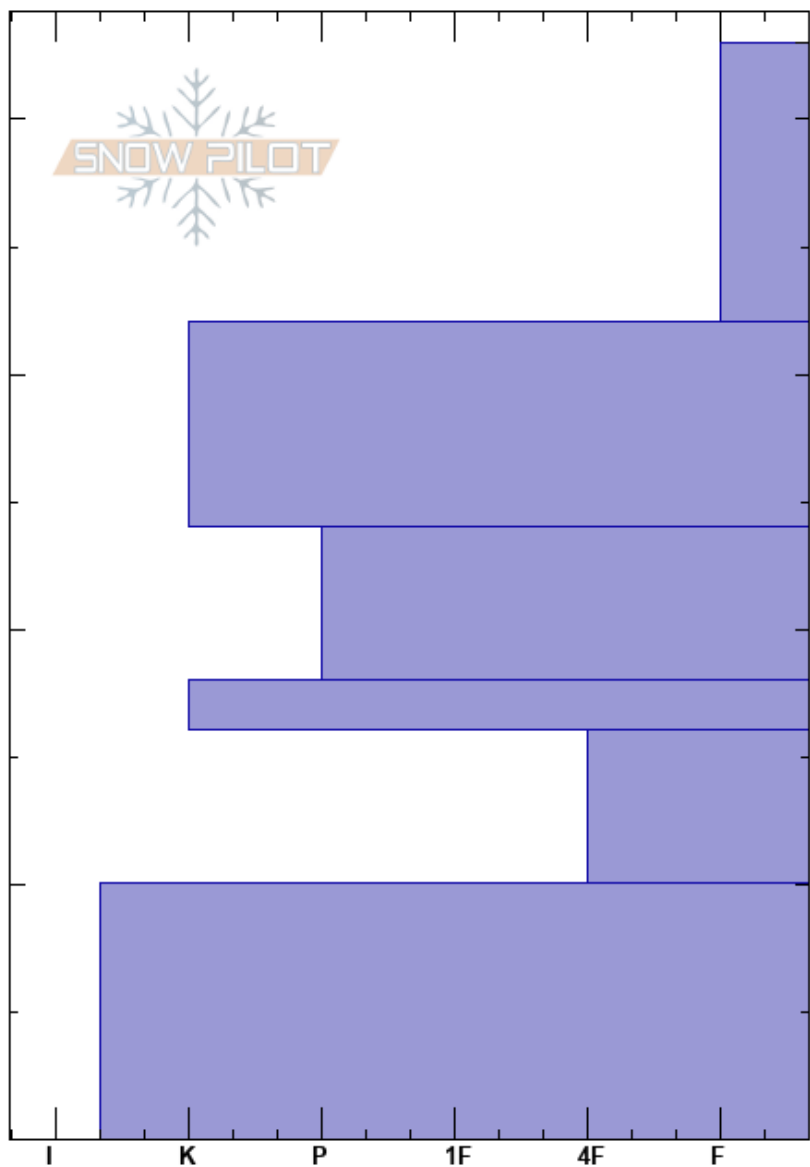

Serpent
 Craigieburn Range
 New Zealand
Elevation: 1800 m
Aspect: NE
Specifics: Pit dug in a Ski Area

Porters Snow Safety
 11/08/2023 - 13:00
Co-ord: -43.26639N, 171.62921E
Slope Angle:
Wind Loading:

Stability:
Air Temperature:
Sky Cover: CLR
Precipitation: NO
Wind:

HS:43
Layer Notes:
 24-18cm: Problematic layer

Crystal Form	Crystal Size	Moisture	ρ kg/m ³	Stability tests & Layer comments
/	1			
⊗				
□	1			← ECTP21 @23cm
⊗				
□	1			
⊗				

Notes: