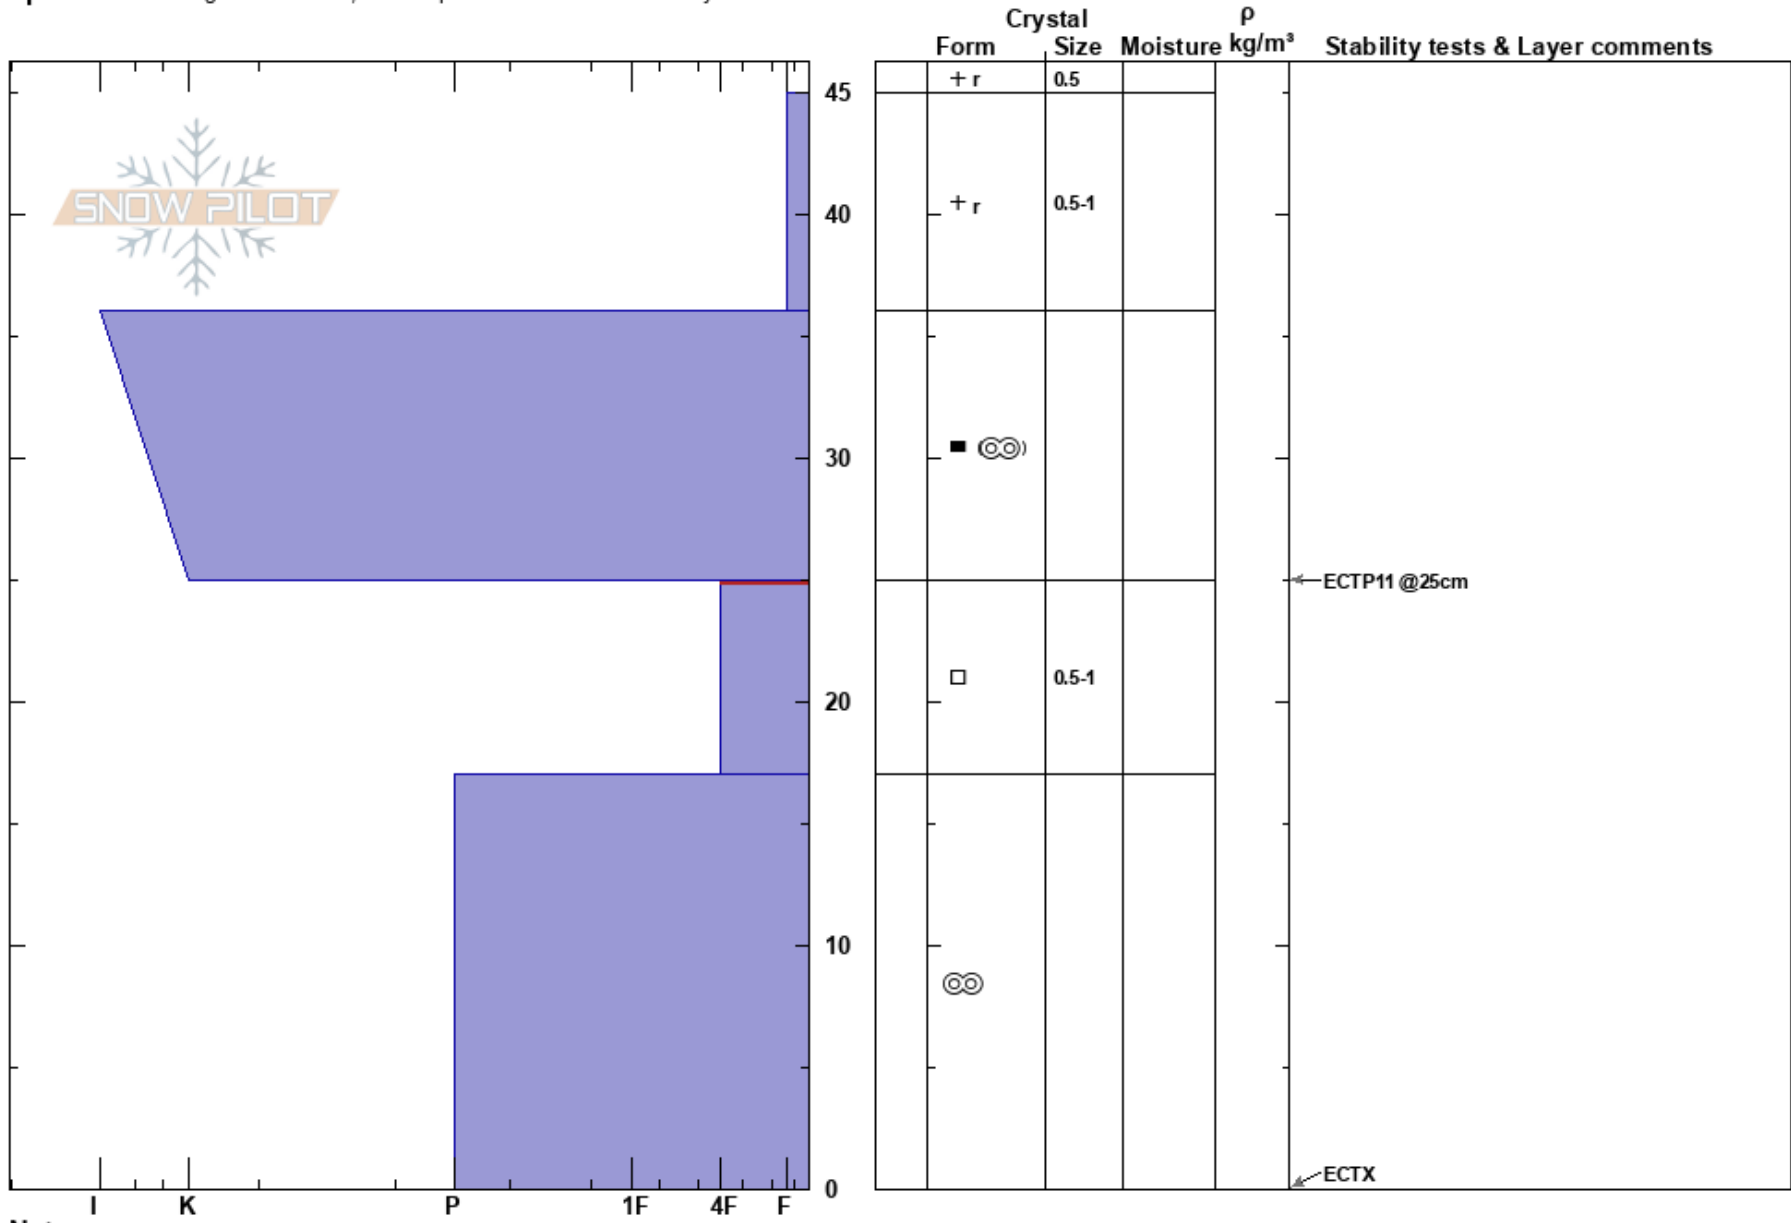

Bluff SE
 Craigieburn Range
 New Zealand
 Elevation: 5567 ft
 Aspect: SE
 Specifics: Pit dug in a Ski Area; Pit is representative of backcountry

Austin DiVesta
 09/08/2023 - 12:00
 Co-ord: -43.26682N, 171.63889W
 Slope Angle: 35°
 Wind Loading:

Stability: HS:45
 Air Temperature: PF: 8 25-17cm: Problematic layer
 Sky Cover: FEW
 Precipitation: NO
 Wind: SW Light Breeze

Notes: