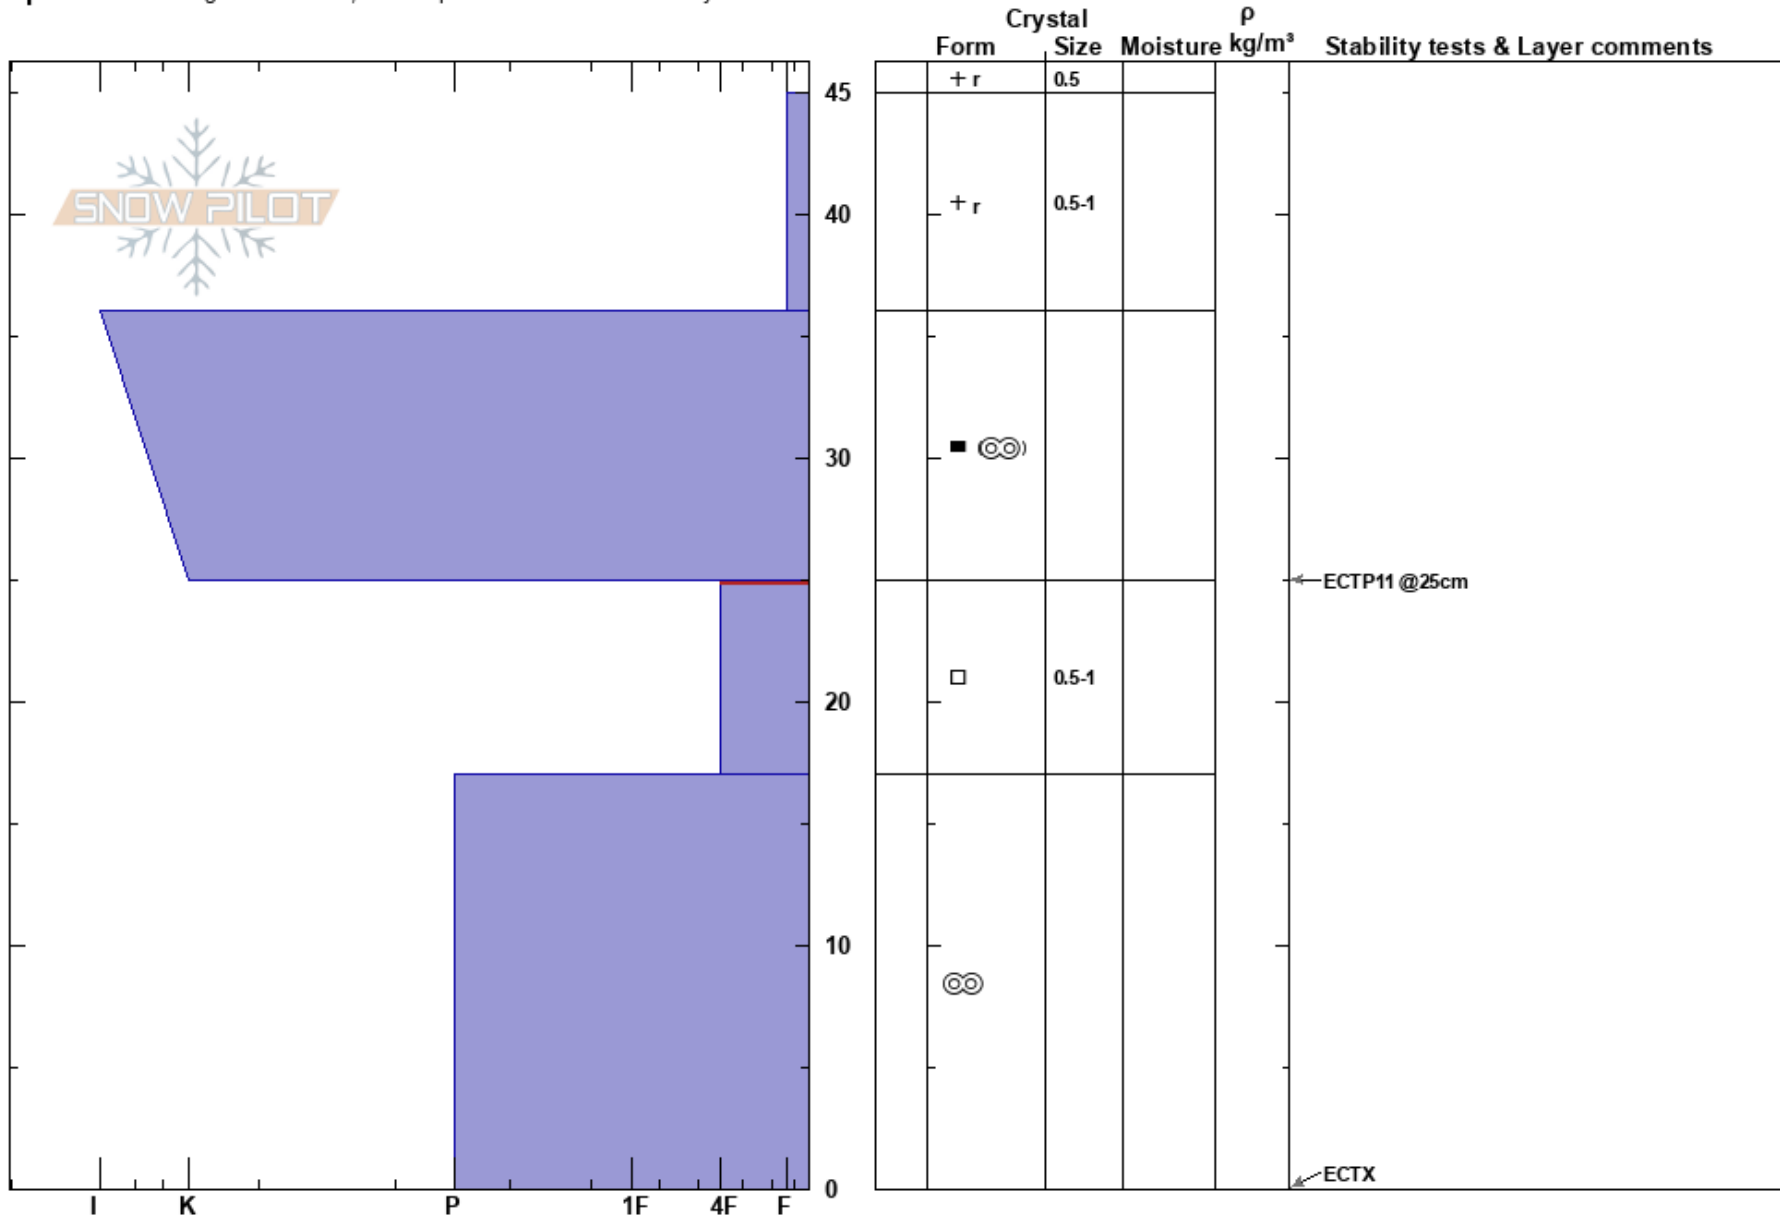

Bluff SE
 Craigieburn Range
 New Zealand
 Elevation: 5567 ft
 Aspect: SE
 Specifics: Pit dug in a Ski Area; Pit is representative of backcountry

Austin DiVesta
 09/08/2023 - 12:00
 Co-ord: -43.26682N, 171.63889W
 Slope Angle: 35°
 Wind Loading:

Stability: HS:45
 Air Temperature: PF: 8 25-17cm: Problematic layer
 Sky Cover: FEW
 Precipitation: NO
 Wind: SW Light Breeze

Notes: