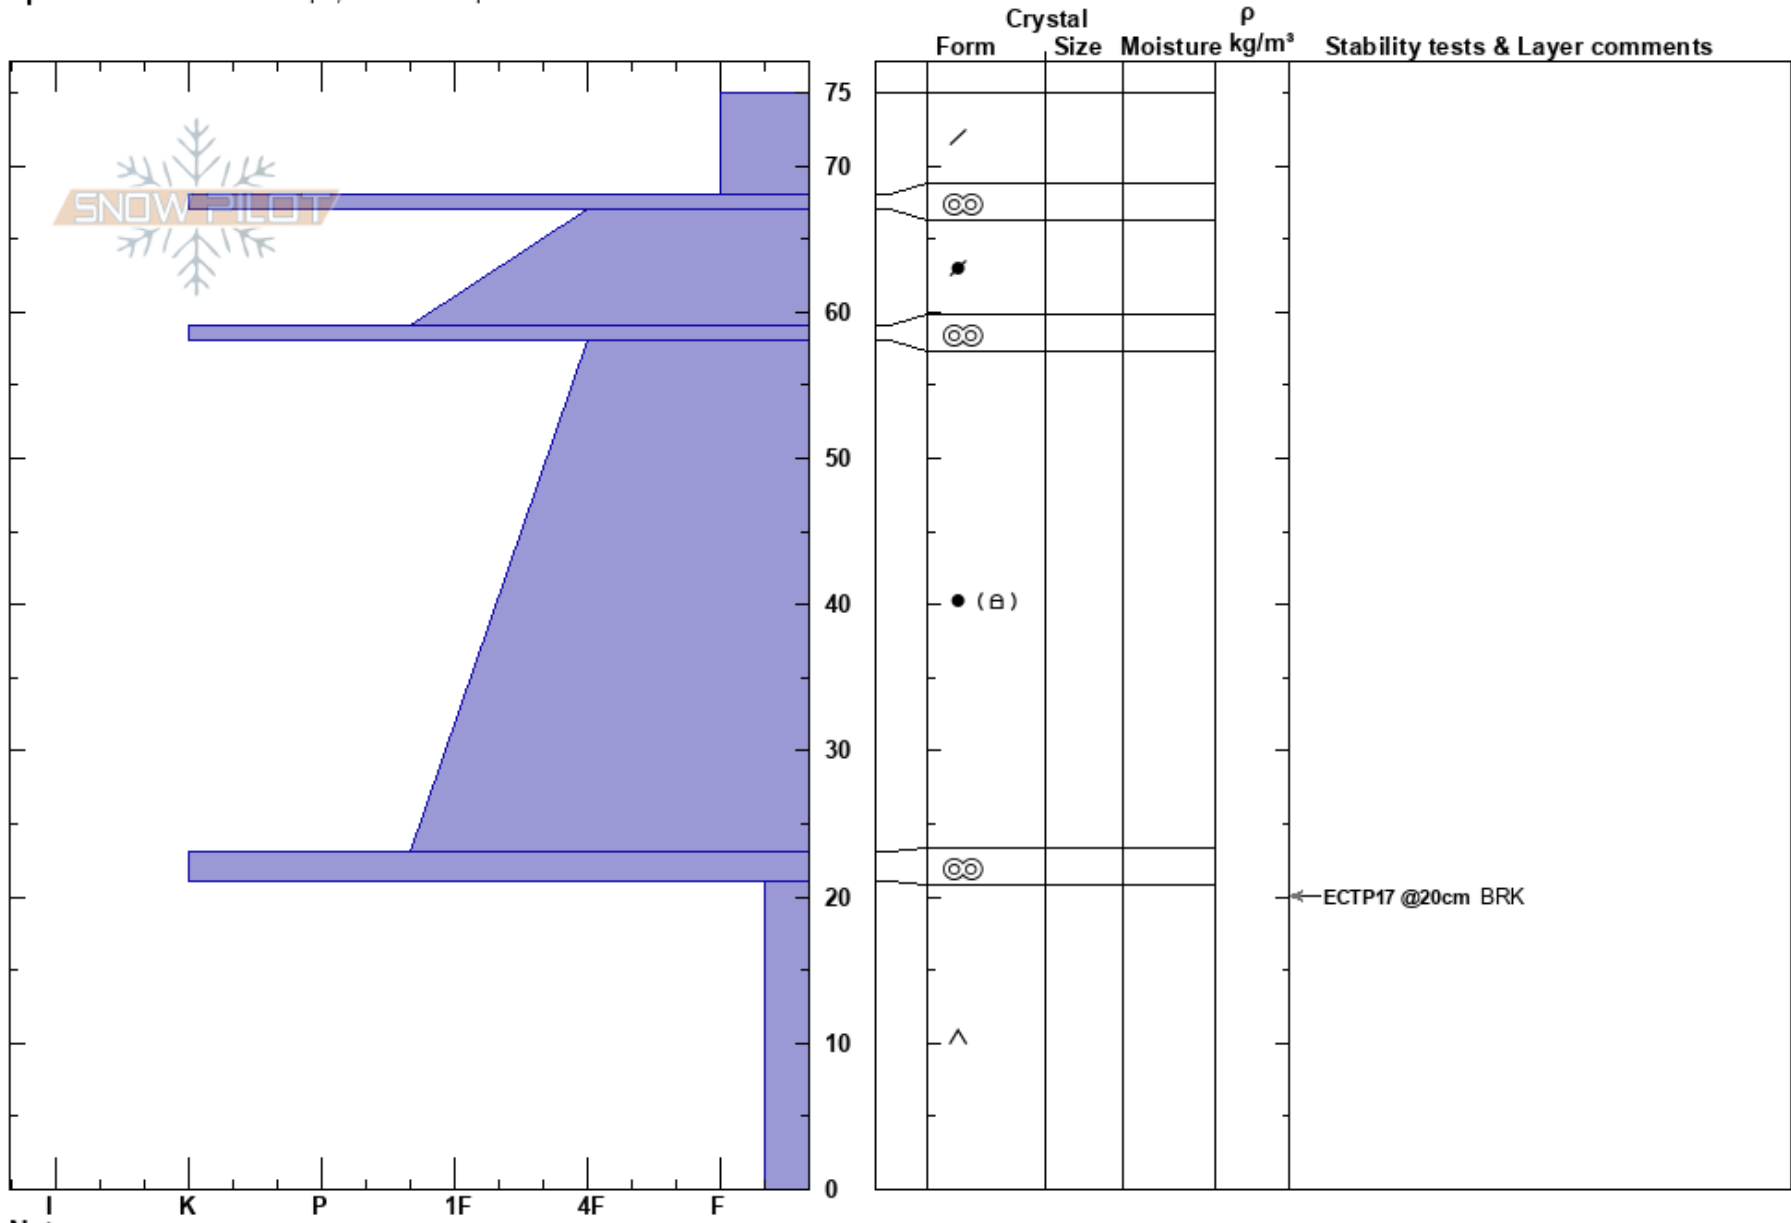

Lower Snake Ridge
 Two Thumbs
 New Zealand
Elevation: 1511 m
Aspect:
Specifics: Ski tracks on slope; We skied slope

Elke Braun-Elwert
 04/08/2023 - 13:00
Co-ord: 59G 471161E 5154813N
Slope Angle: 31°
Wind Loading: previous

Stability: Very Good
Air Temperature:
Sky Cover: SCT
Precipitation: NO
Wind:

HS: 75
Layer Notes:
 21-0cm: Problematic layer

Notes: