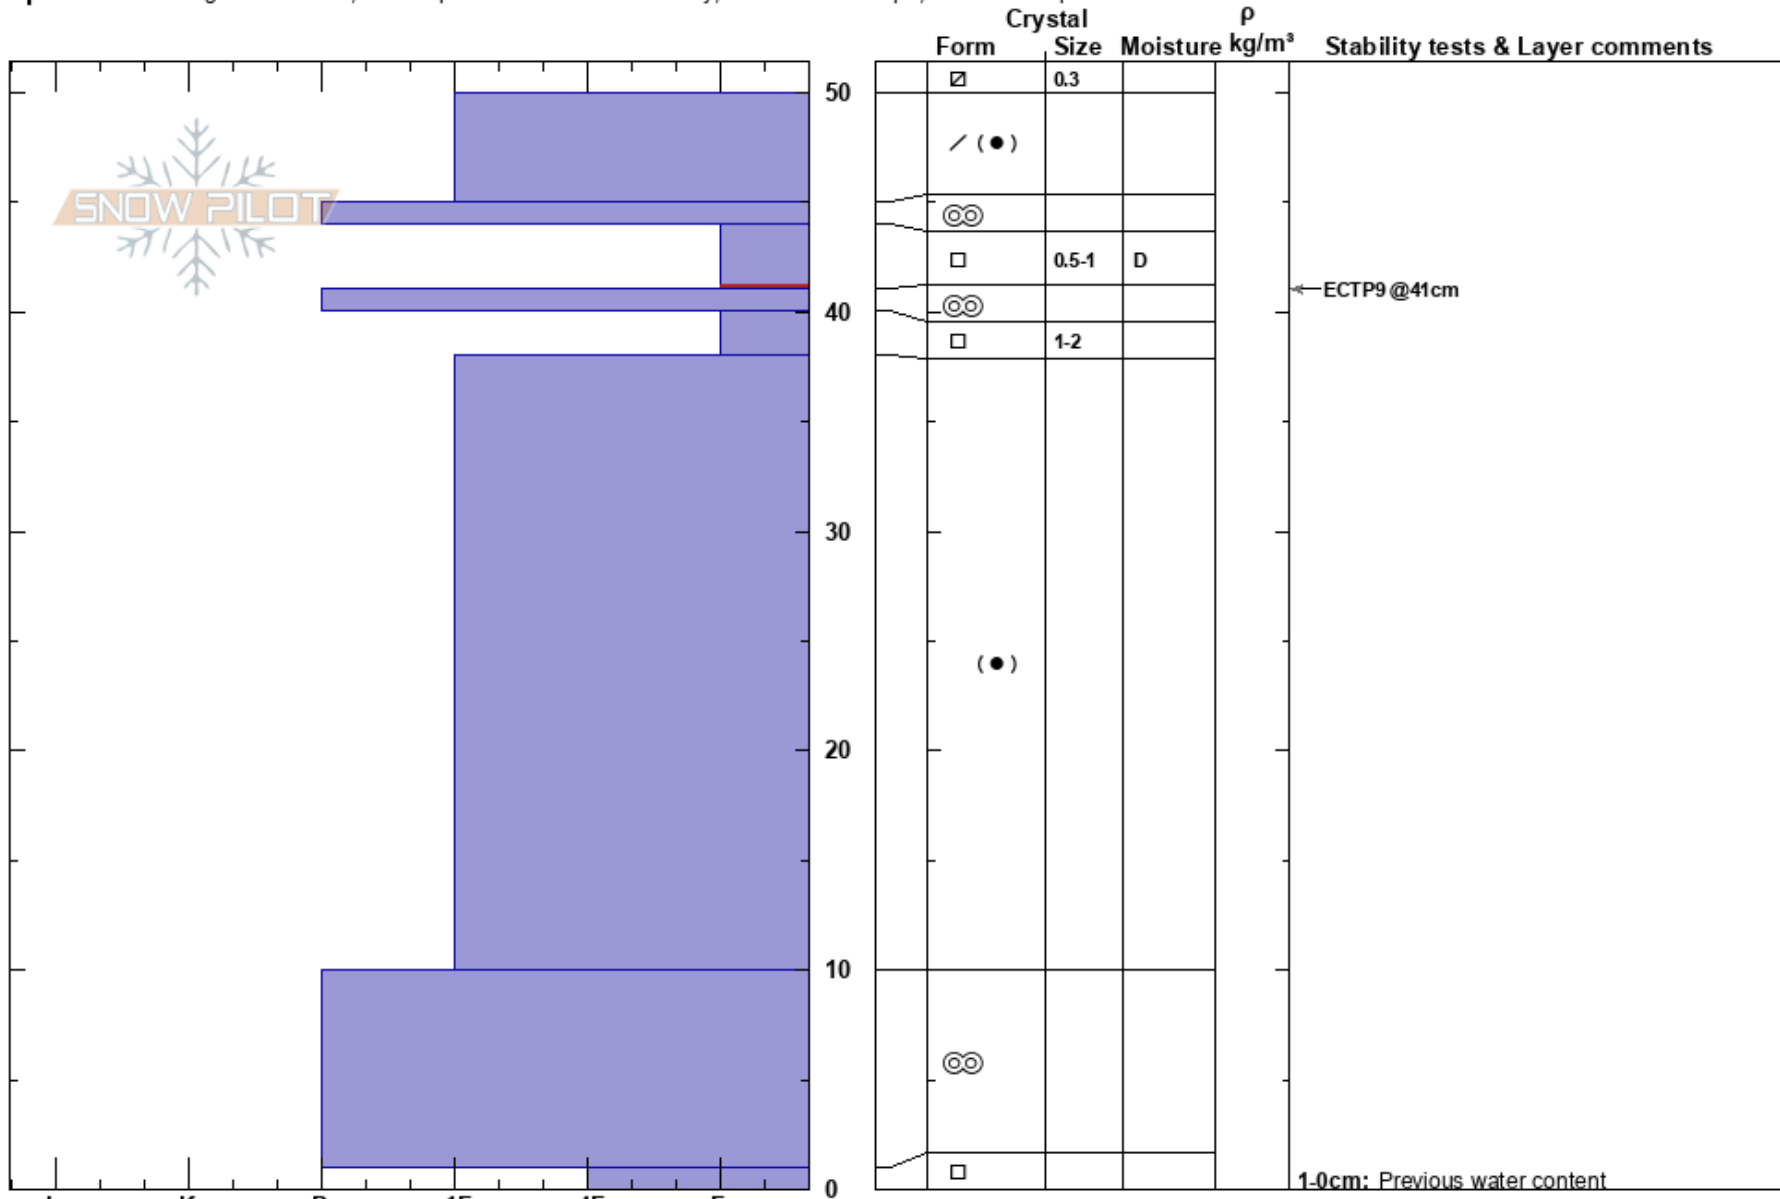

230809 Ardy's  
 Craigieburn Range  
 New Zealand  
 Elevation: 1700 m  
 Aspect: SE

Drew Layman  
 09/08/2023 - 11:20  
 Co-ord: -43.19666S, 171.59866E  
 Slope Angle: 33°  
 Wind Loading: no

Stability: HS:50  
 Air Temperature:  
 Sky Cover: CLR  
 Precipitation: NO  
 Wind: Calm

Layer Notes:  
 44-41cm: Problematic layer  
 1-0cm: Previous water content

Specifics: Pit dug in a Ski Area; Pit is representative of backcountry; Ski tracks on slope; We skied slope

Notes: