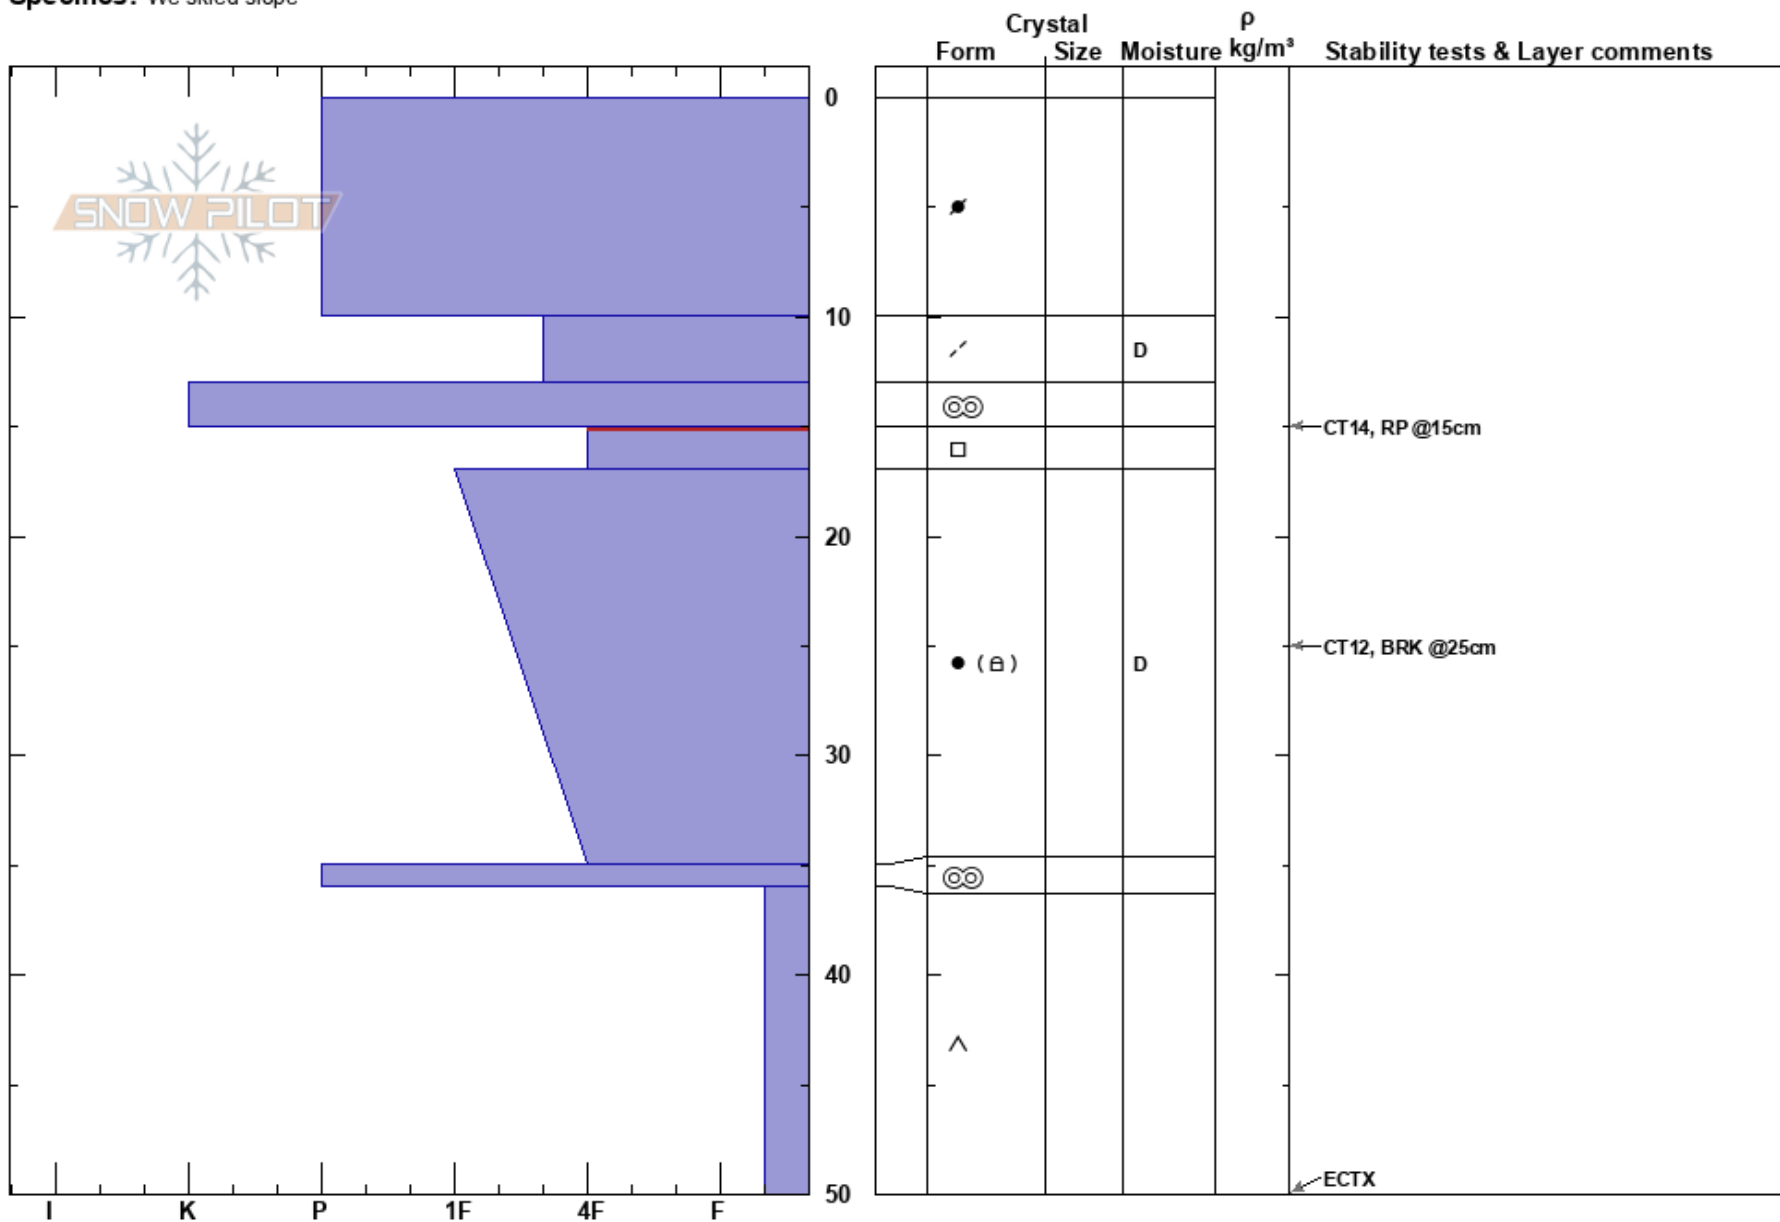

Upper Snake Ridge
 Two Thumbs
 New Zealand
Elevation: 1726 m
Aspect: SE
Specifics: We skied slope

Elke Braun-Elwert
 05/08/2023 - 12:00
Co-ord: 59G 472756E 5157463N
Slope Angle: 33°
Wind Loading: previous

Stability: Very Good **HS:** 50
Air Temperature:
Sky Cover: CLR
Precipitation: NO
Wind: Calm

Layer Notes:
 15-17cm: Problematic layer

Notes: