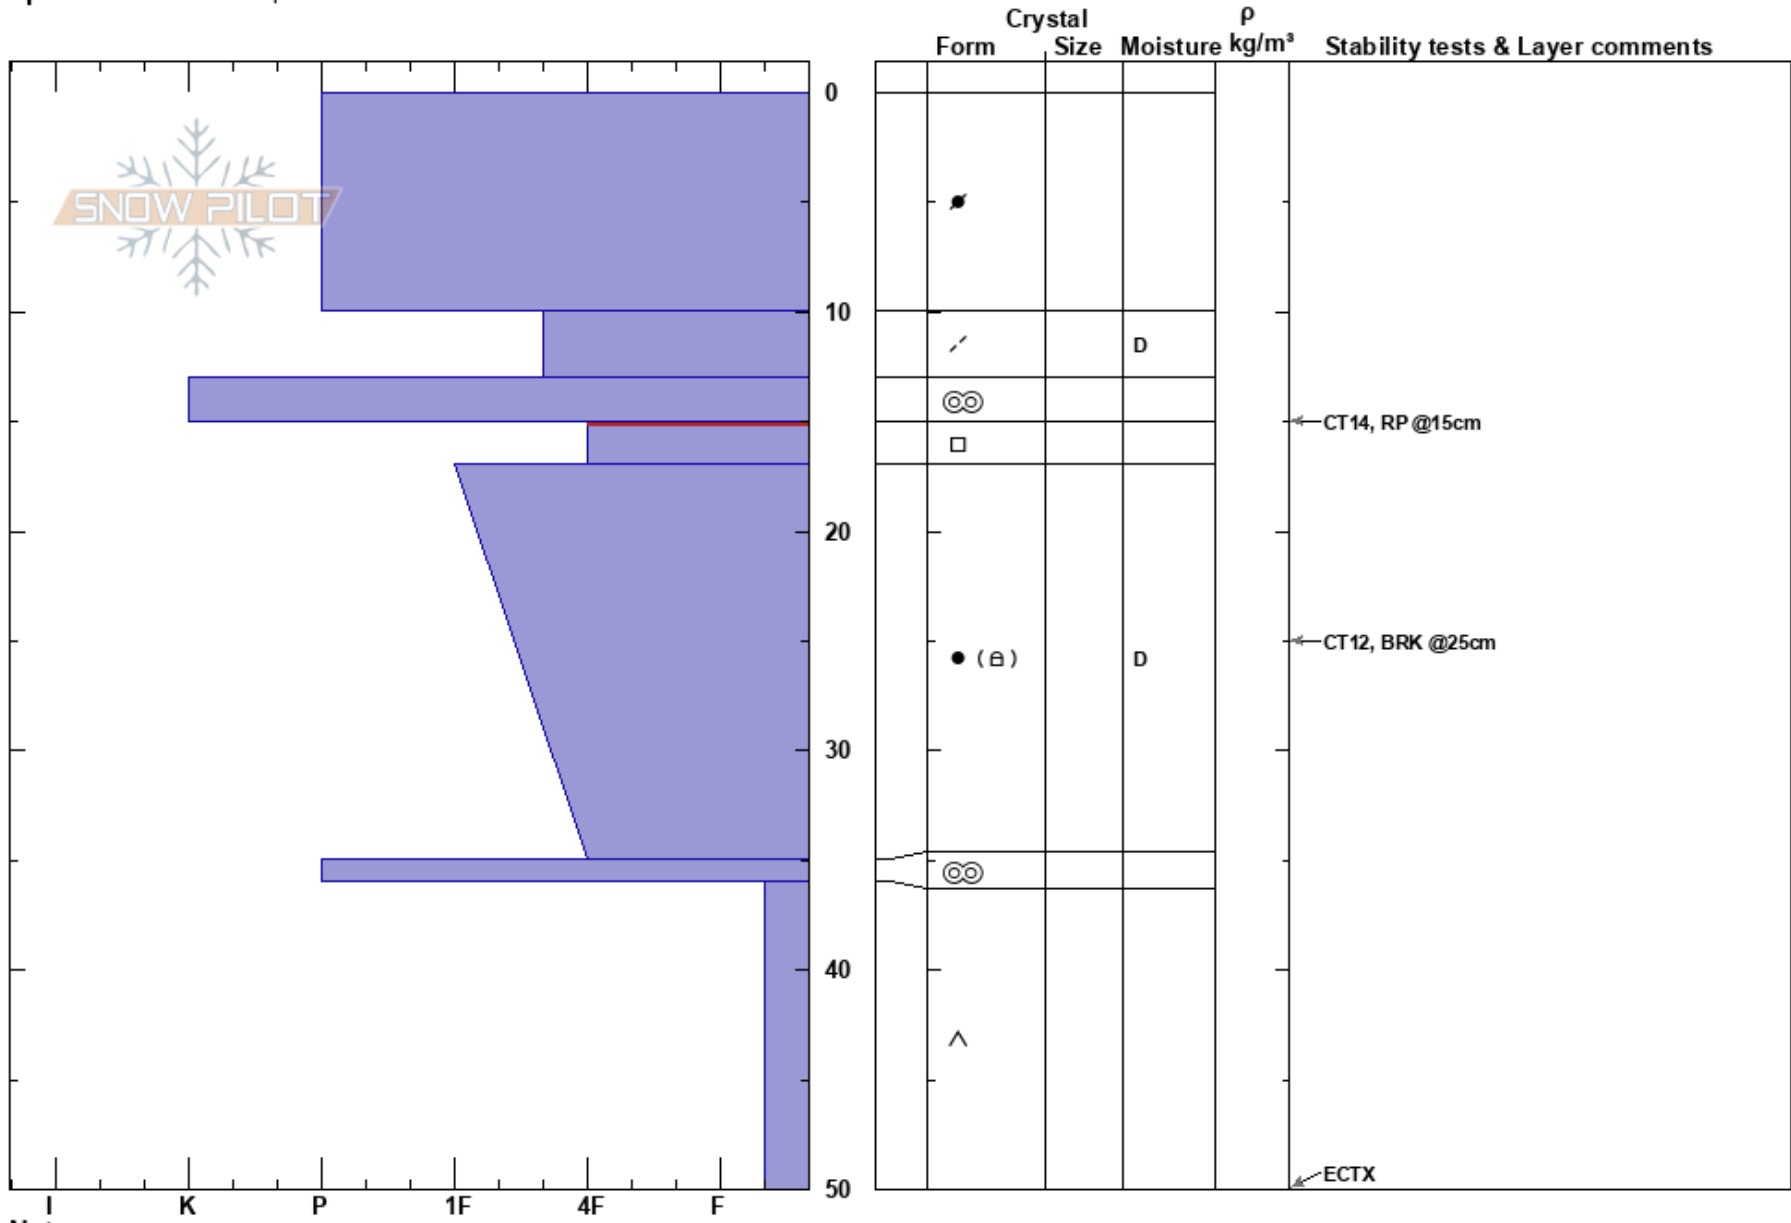

Upper Snake Ridge
 Two Thumbs
 New Zealand
Elevation: 1726 m
Aspect: SE
Specifics: We skied slope

Elke Braun-Elwert
 05/08/2023 - 12:00
Co-ord: 59G 472756E 5157463N
Slope Angle: 33°
Wind Loading: previous

Stability: Very Good **HS:** 50
Air Temperature: 15-17cm: Problematic layer
Sky Cover: CLR
Precipitation: NO
Wind: Calm

Notes: