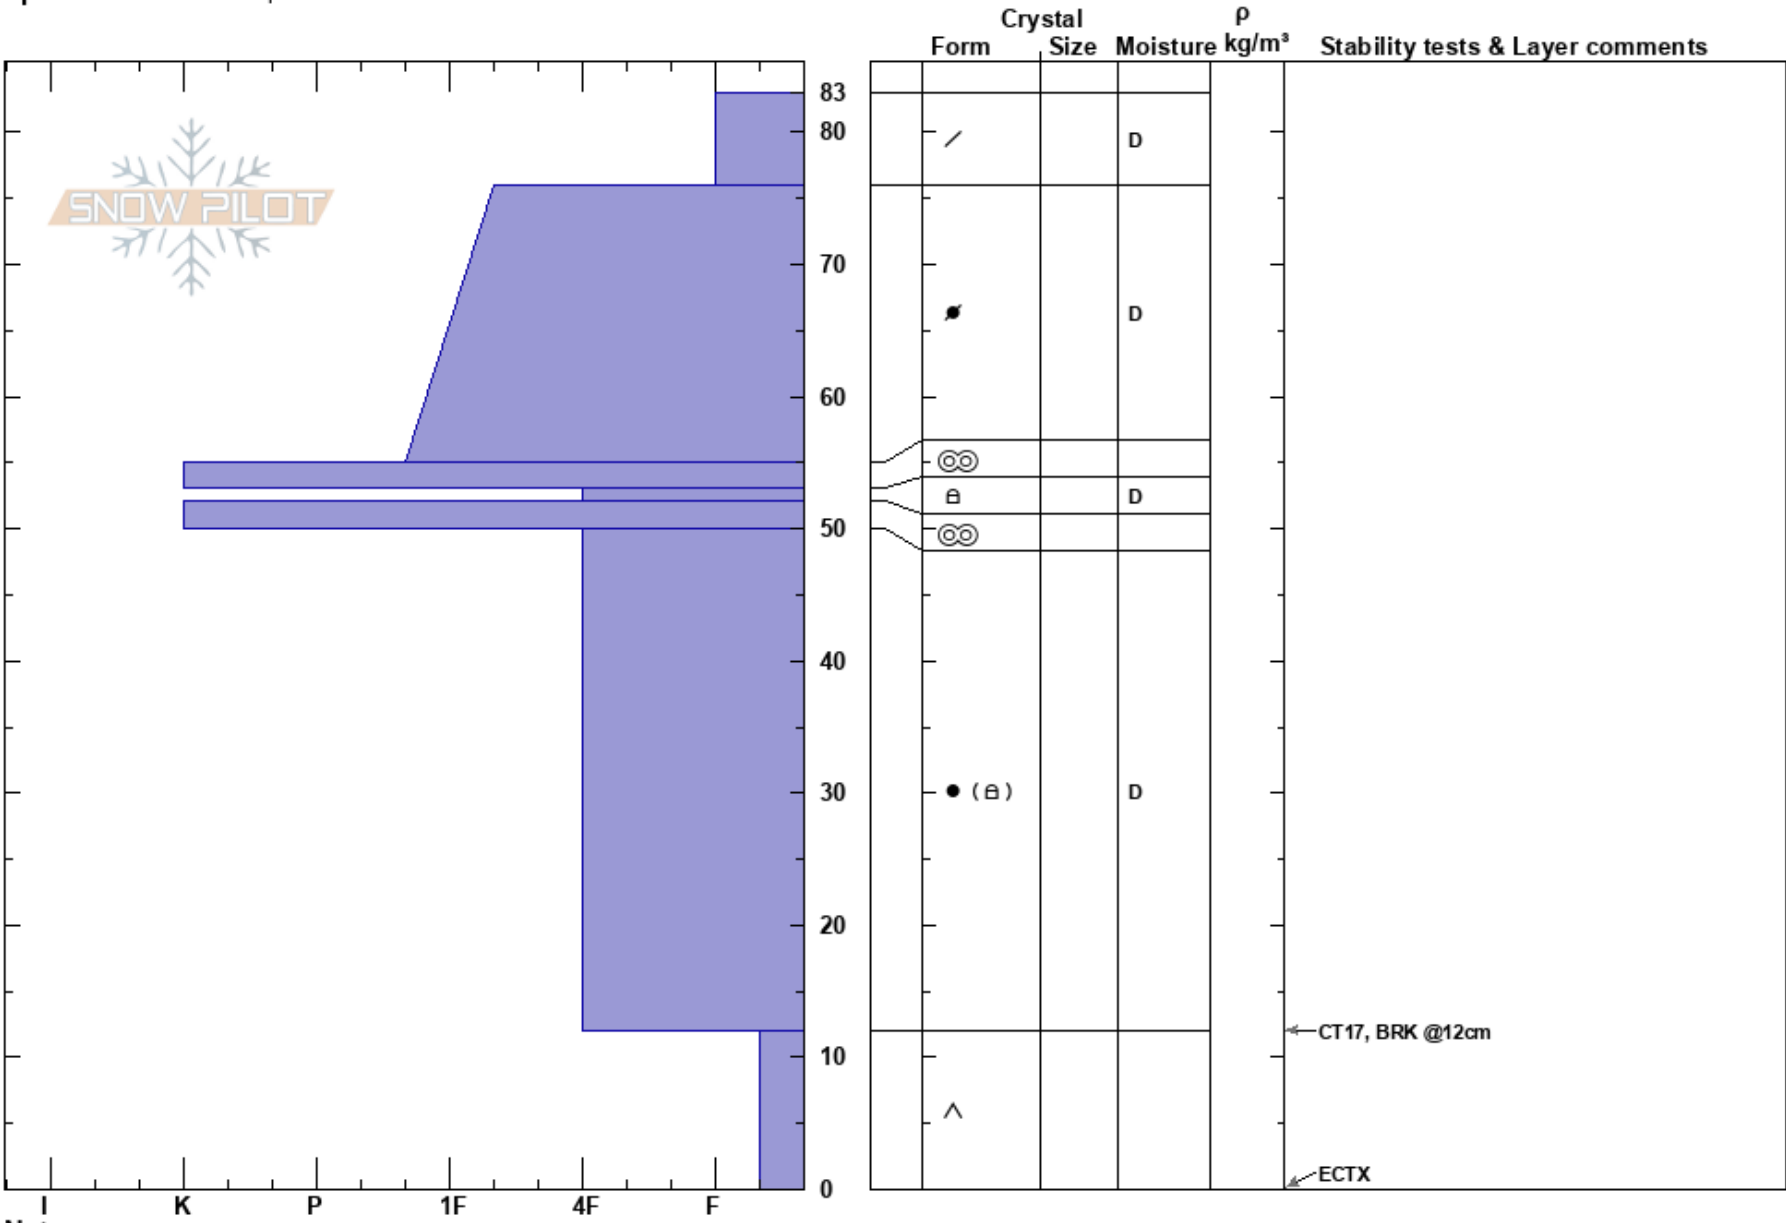

Saddle 1640
 Two Thumbs
 New Zealand
Elevation: 1656 m
Aspect: SE
Specifics: We skied slope

Elke Braun-Elwert
 06/08/2023 - 12:00
Co-ord: 59G 473082E 5154137N
Slope Angle: 23°
Wind Loading: previous

Stability: Very Good
Air Temperature:
Sky Cover: SCT
Precipitation: NO
Wind: Calm

HS: 83
PF: 10 12-0cm: Problematic layer
PS: 10

Notes: