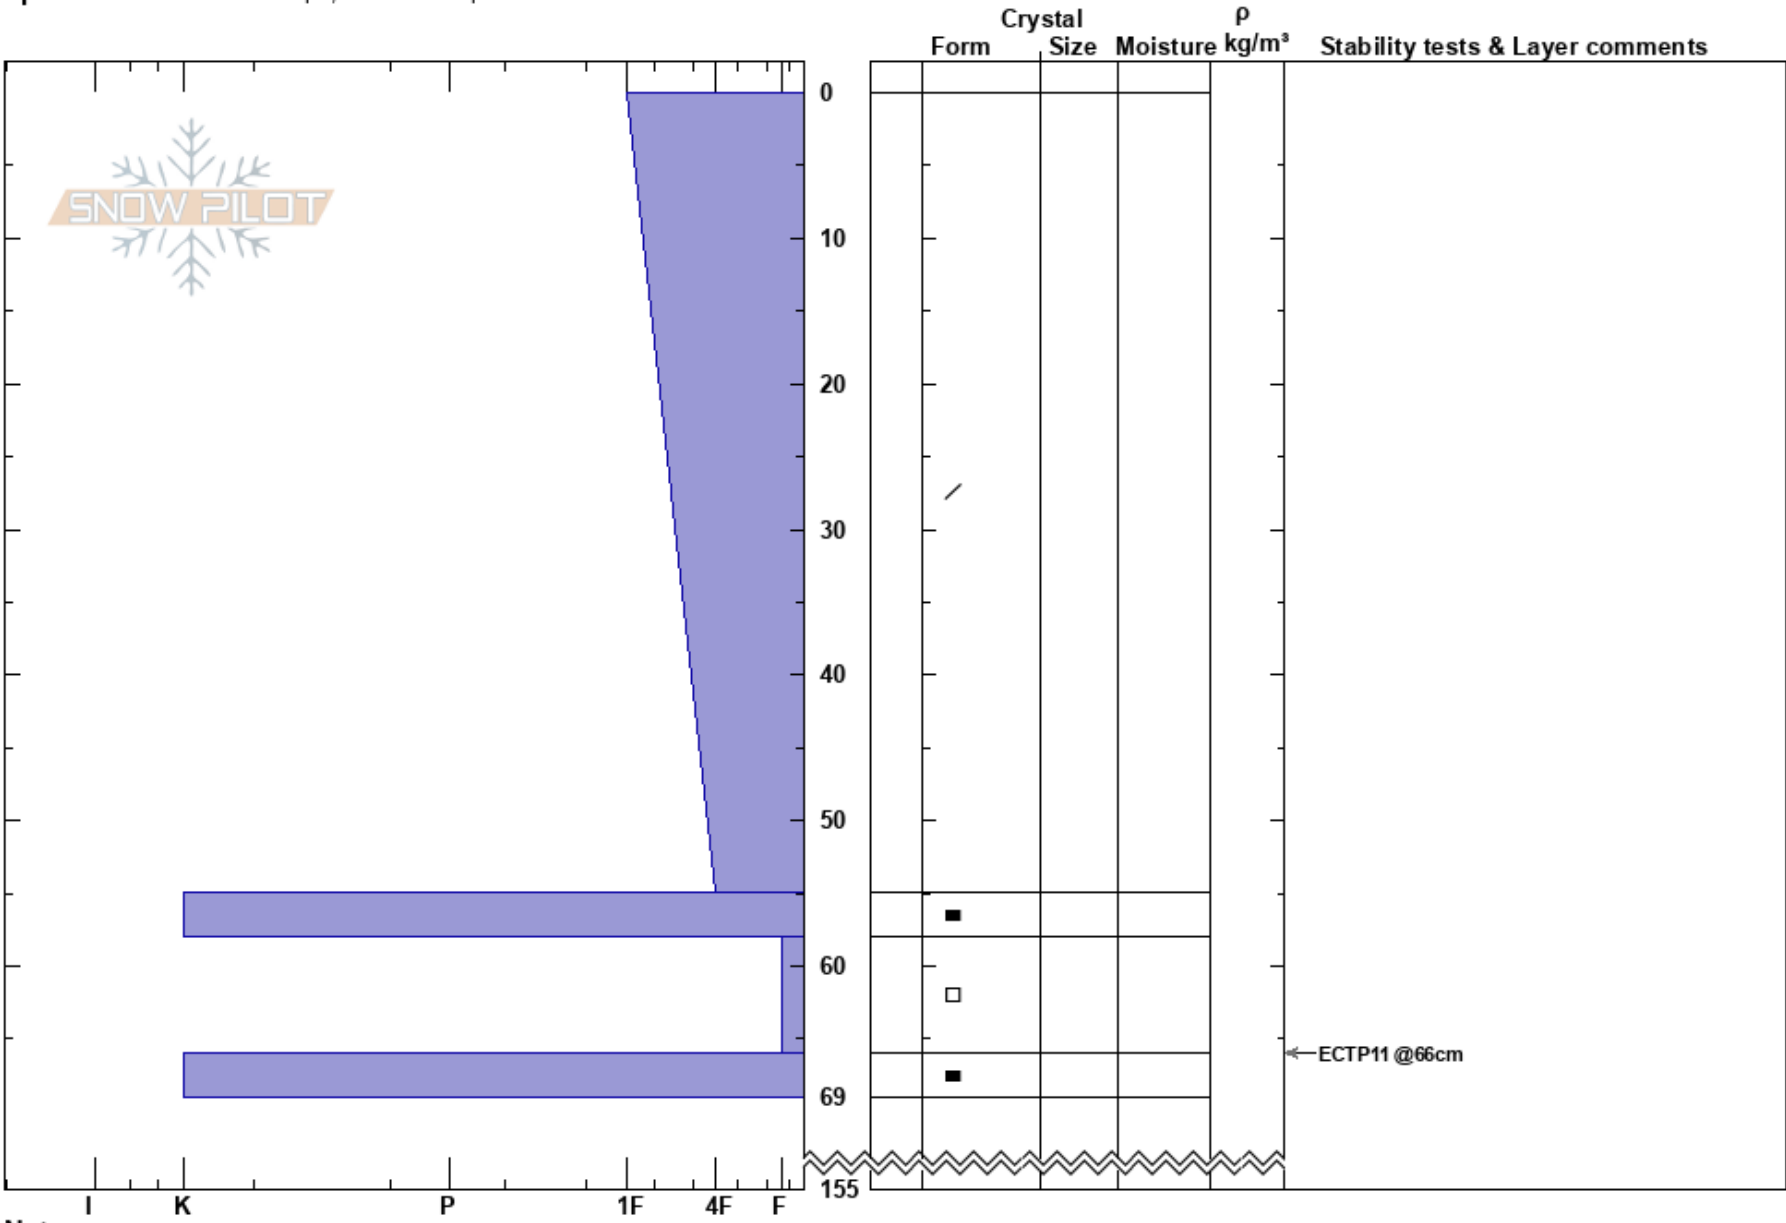

Fog Peak
 Nth Harris
 New Zealand
Elevation: 1720 m
Aspect: S
Specifics: Ski tracks on slope; We skied slope

Harris Mountain
 08/08/2023 - 02:00
Co-ord: -44.52891N, 168.81493E
Slope Angle: 36°
Wind Loading: previous

Stability:
Air Temperature: -4°C
Sky Cover: FEW
Precipitation: NO
Wind: SW Light Breeze

HS: 155
PF: 2 58-66cm: Problematic layer
PS: 2

Notes: Quick Pit.