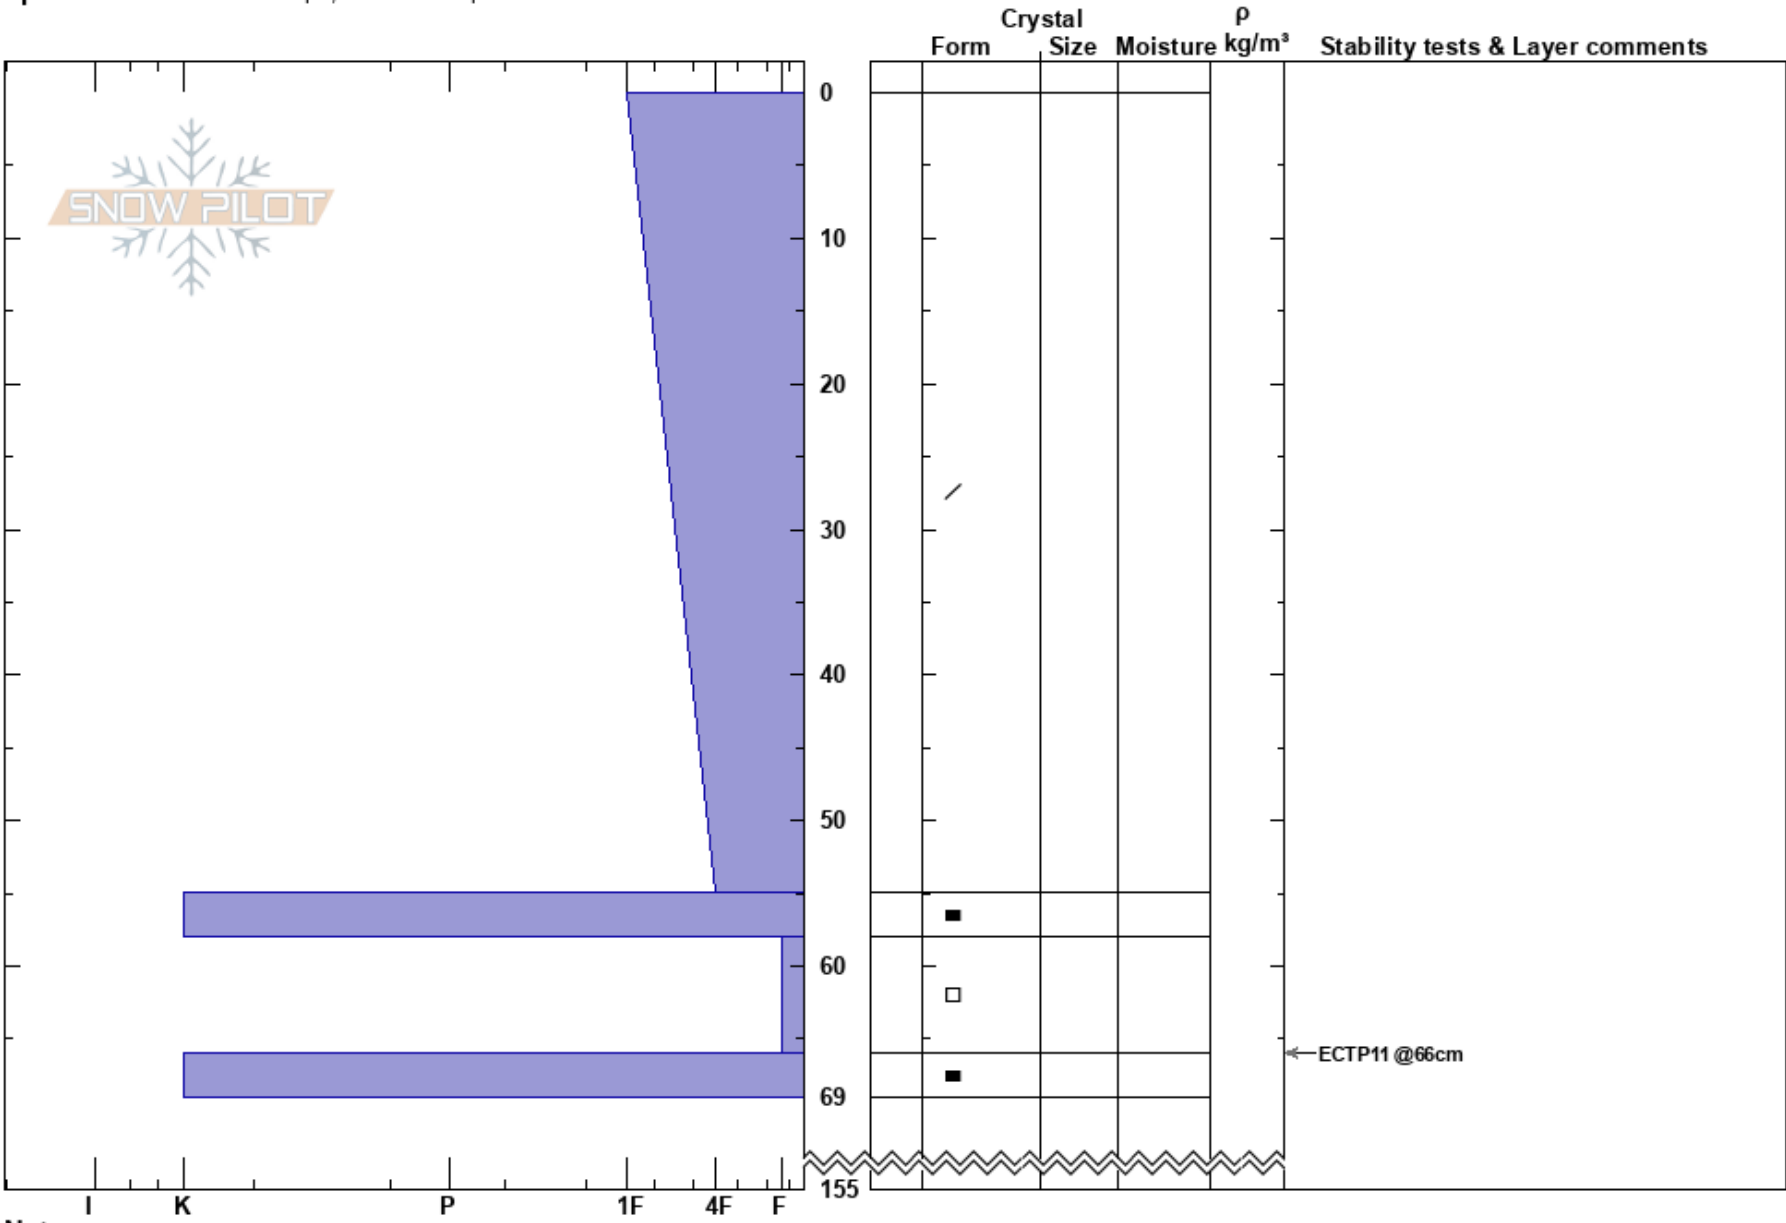

Fog Peak  
 Nth Harris  
 New Zealand  
**Elevation:** 1720 m  
**Aspect:** S  
**Specifics:** Ski tracks on slope; We skied slope

Harris Mountain  
 08/08/2023 - 02:00  
**Co-ord:** -44.52891N, 168.81493E  
**Slope Angle:** 36°  
**Wind Loading:** previous

**Stability:**  
**Air Temperature:** -4°C  
**Sky Cover:** FEW  
**Precipitation:** NO  
**Wind:** SW Light Breeze

**HS:** 155  
**PF:** 2 58-66cm: Problematic layer  
**PS:** 2

**Notes:** Quick Pit.