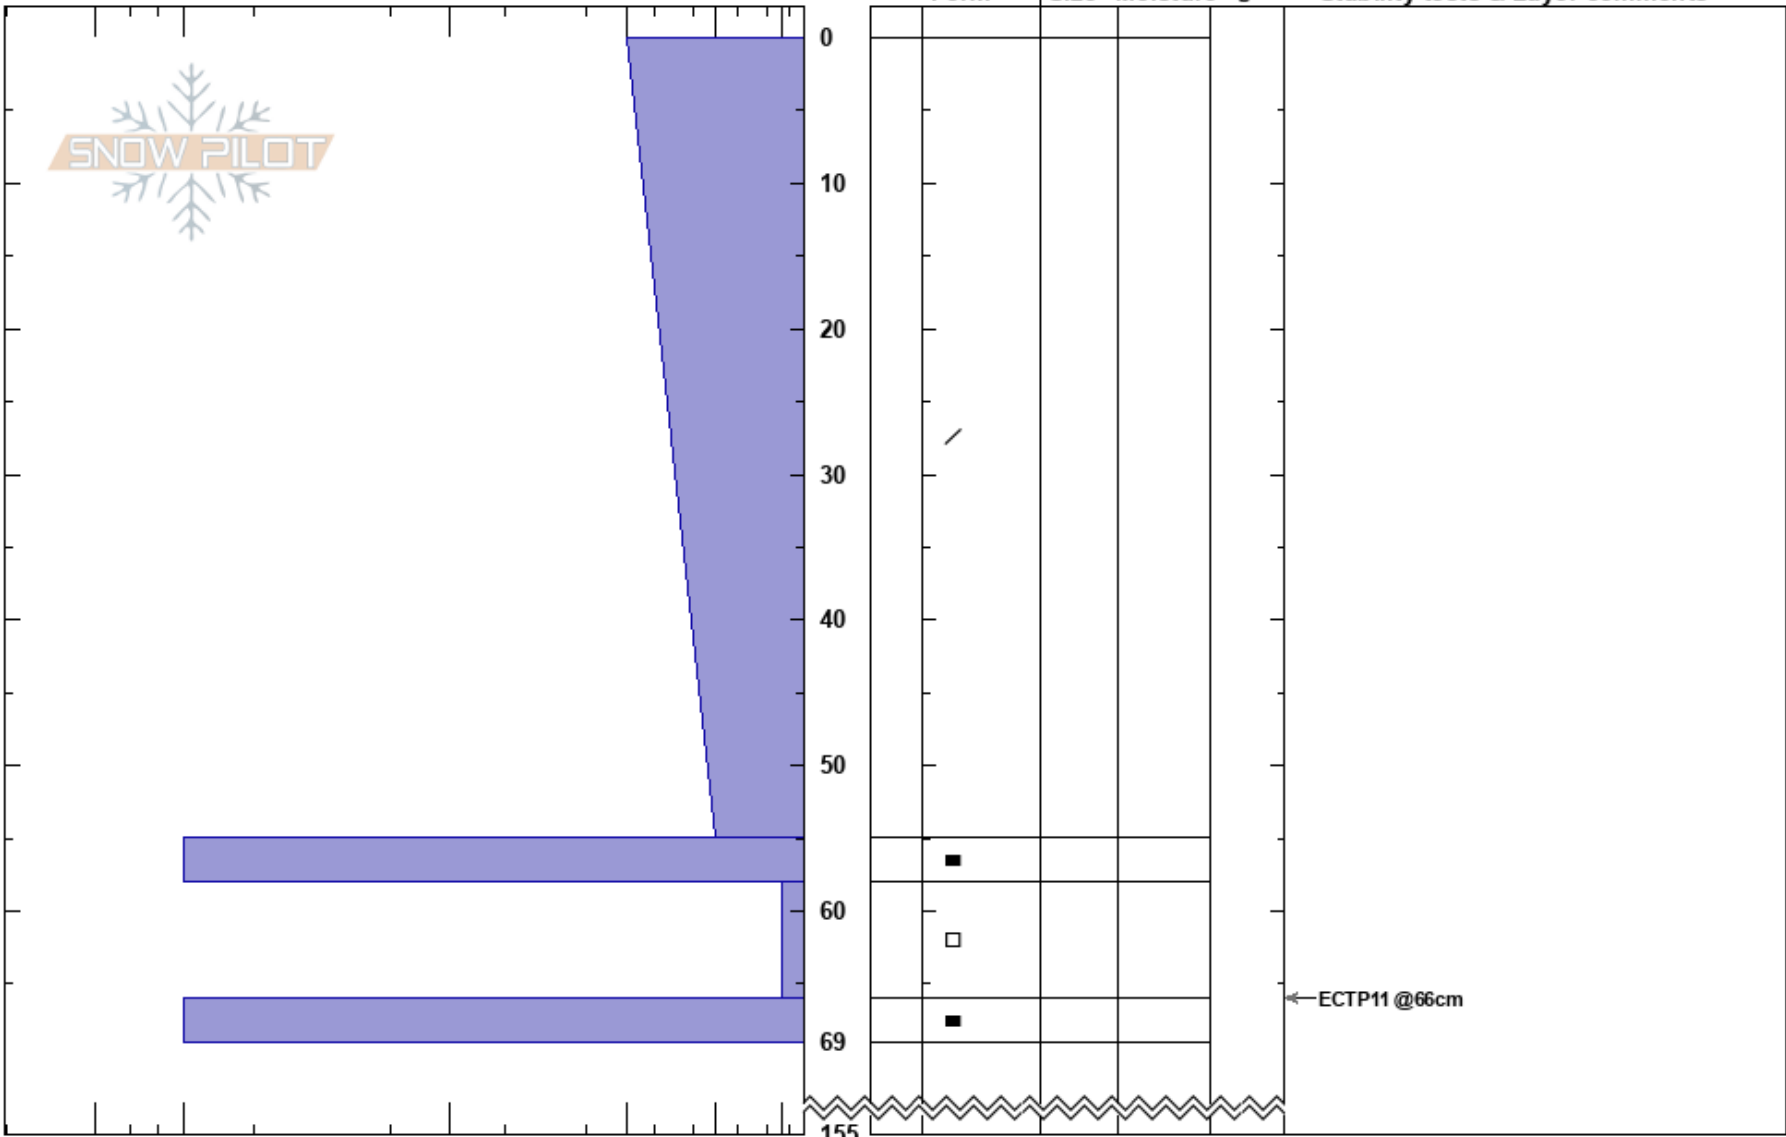

Fog Peak
Nth Harris
New Zealand
Elevation: 1720 m
Aspect: S
Specifics: Ski tracks on slope; We skied slope

Harris Mountain
08/08/2023 - 02:00
Co-ord: -44.52891N, 168.81493E
Slope Angle: 36°
Wind Loading: previous

Stability: **HS: 155**
Air Temperature: -4°C
Sky Cover: FEW
Precipitation: NO
Wind: SW Light Breeze

Layer Notes:
PF: 2 58-66cm: Problematic layer
PS: 2

← ECTP11 @66cm

Notes: Quick Pit.