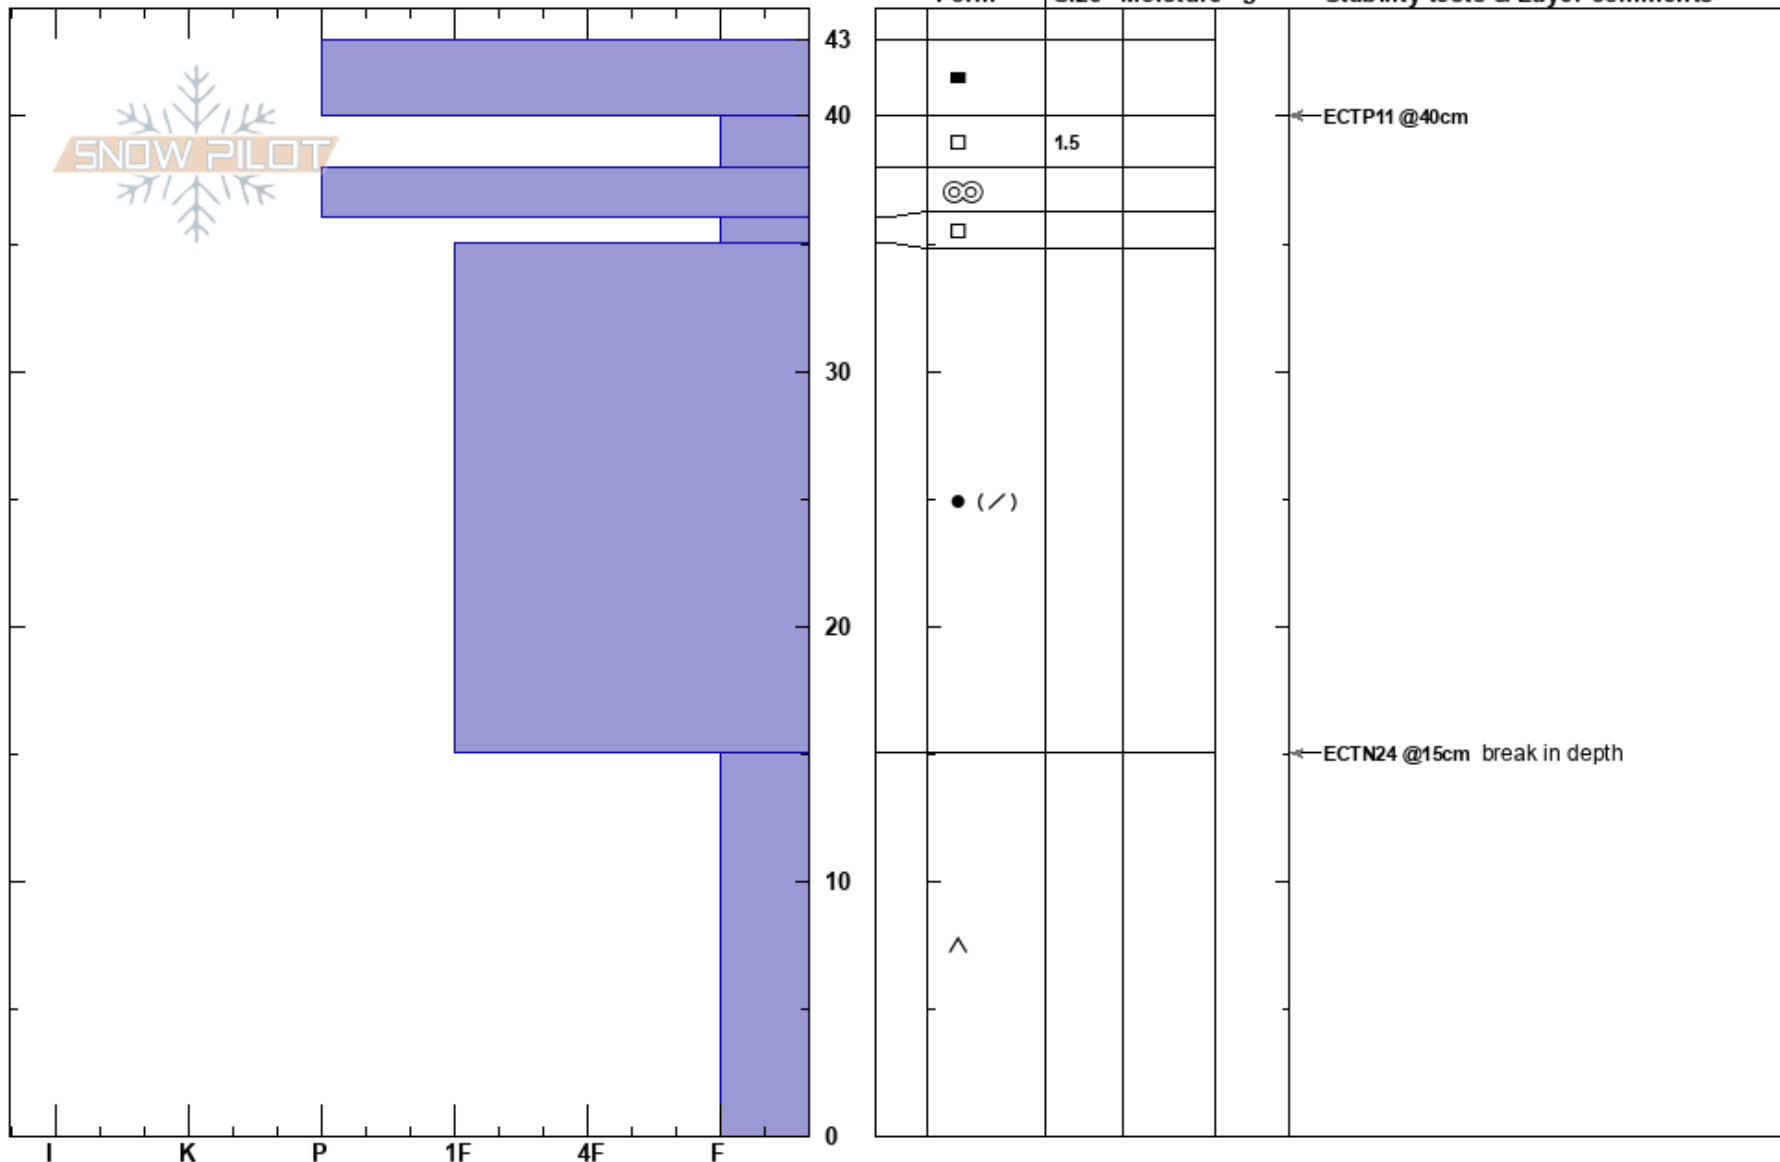

Maine face
 Craigieburn Range
 New Zealand
Elevation: 1800 ft
Aspect:

Matt Duskocil
 07/08/2023 - 10:30
Co-ord: -43.18257N, 171.55392W
Slope Angle: 30°
Wind Loading: no

Stability: HS:43
Air Temperature:
Sky Cover: OVC
Precipitation: S-1
Wind: Calm

Specifics: Pit dug in a Ski Area; Pit is representative of backcountry

Notes: