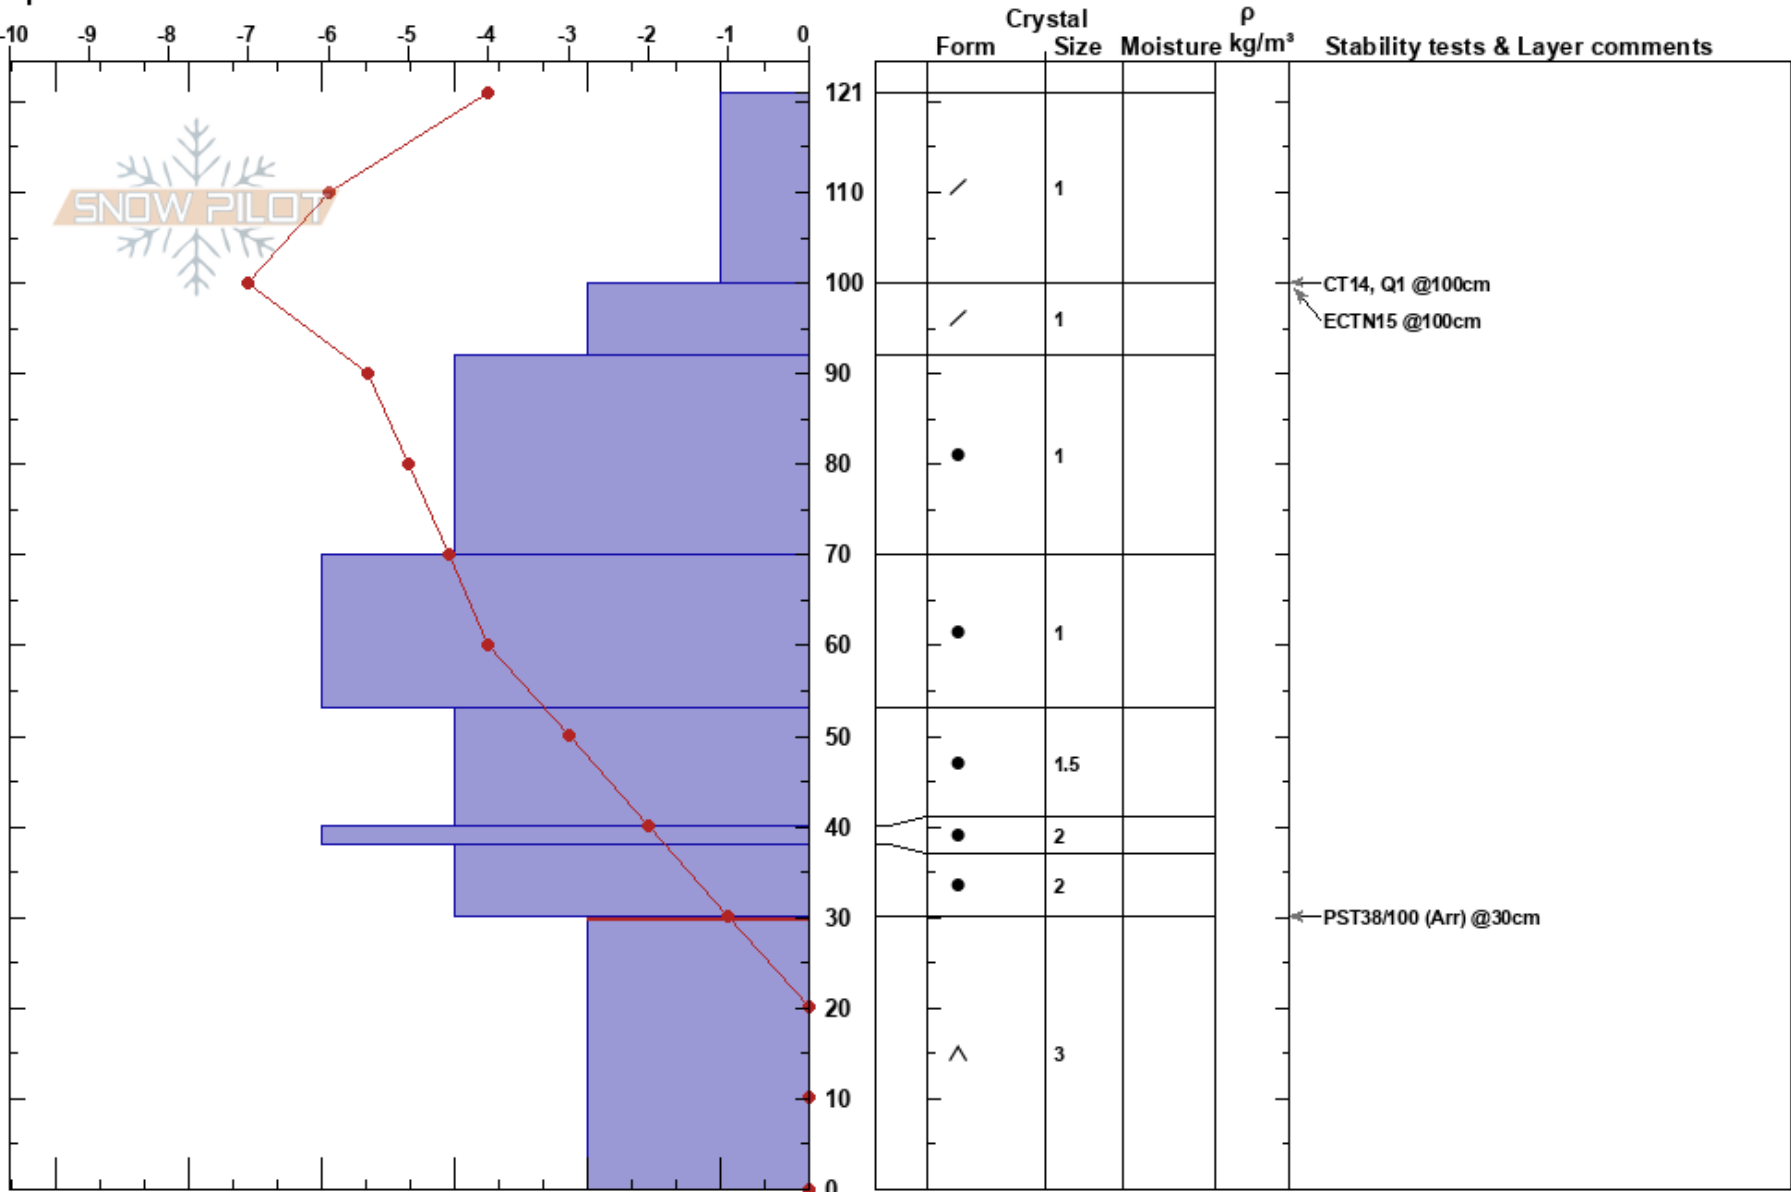

Anna's Cabin
 Fremont Pass
 CO
 Elevation: 11500 ft
 Aspect: E
 Specifics:

Nicholas Bollen
 01/17/2023 - 2:00pm
 Co-ord:
 Slope Angle: 13°
 Wind Loading:

Stability:
 Air Temperature: -5°C
 Sky Cover: OVC
 Precipitation: NO
 Wind: NE Moderate

HS: 121
 Layer Notes:
 30-0cm: Problematic layer

Notes: