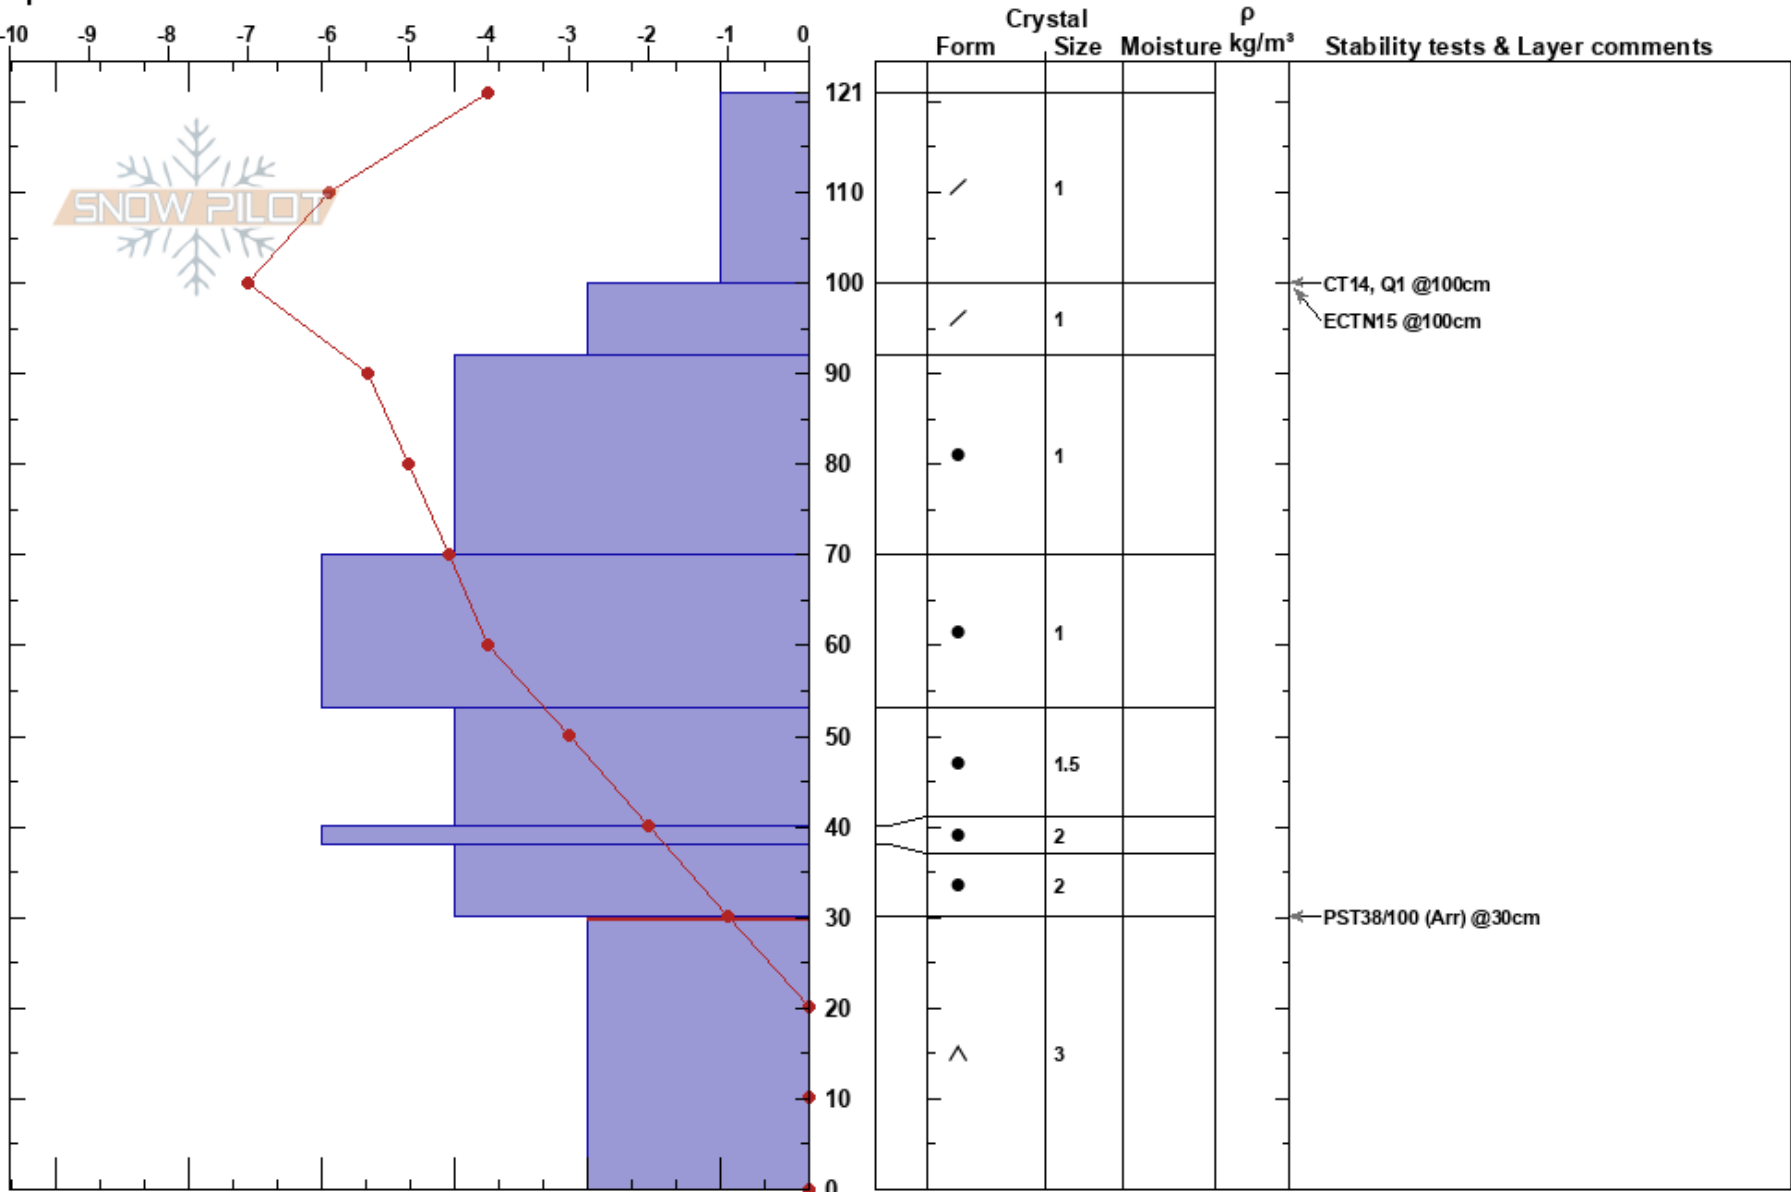

Anna's Cabin  
 Fremont Pass  
 CO  
 Elevation: 11500 ft  
 Aspect: E  
 Specifics:

Nicholas Bollen  
 01/17/2023 - 2:00pm  
 Co-ord:  
 Slope Angle: 13°  
 Wind Loading:

Stability:  
 Air Temperature: -5°C  
 Sky Cover: OVC  
 Precipitation: NO  
 Wind: NE Moderate

HS: 121  
 Layer Notes:  
 30-0cm: Problematic layer

Notes: