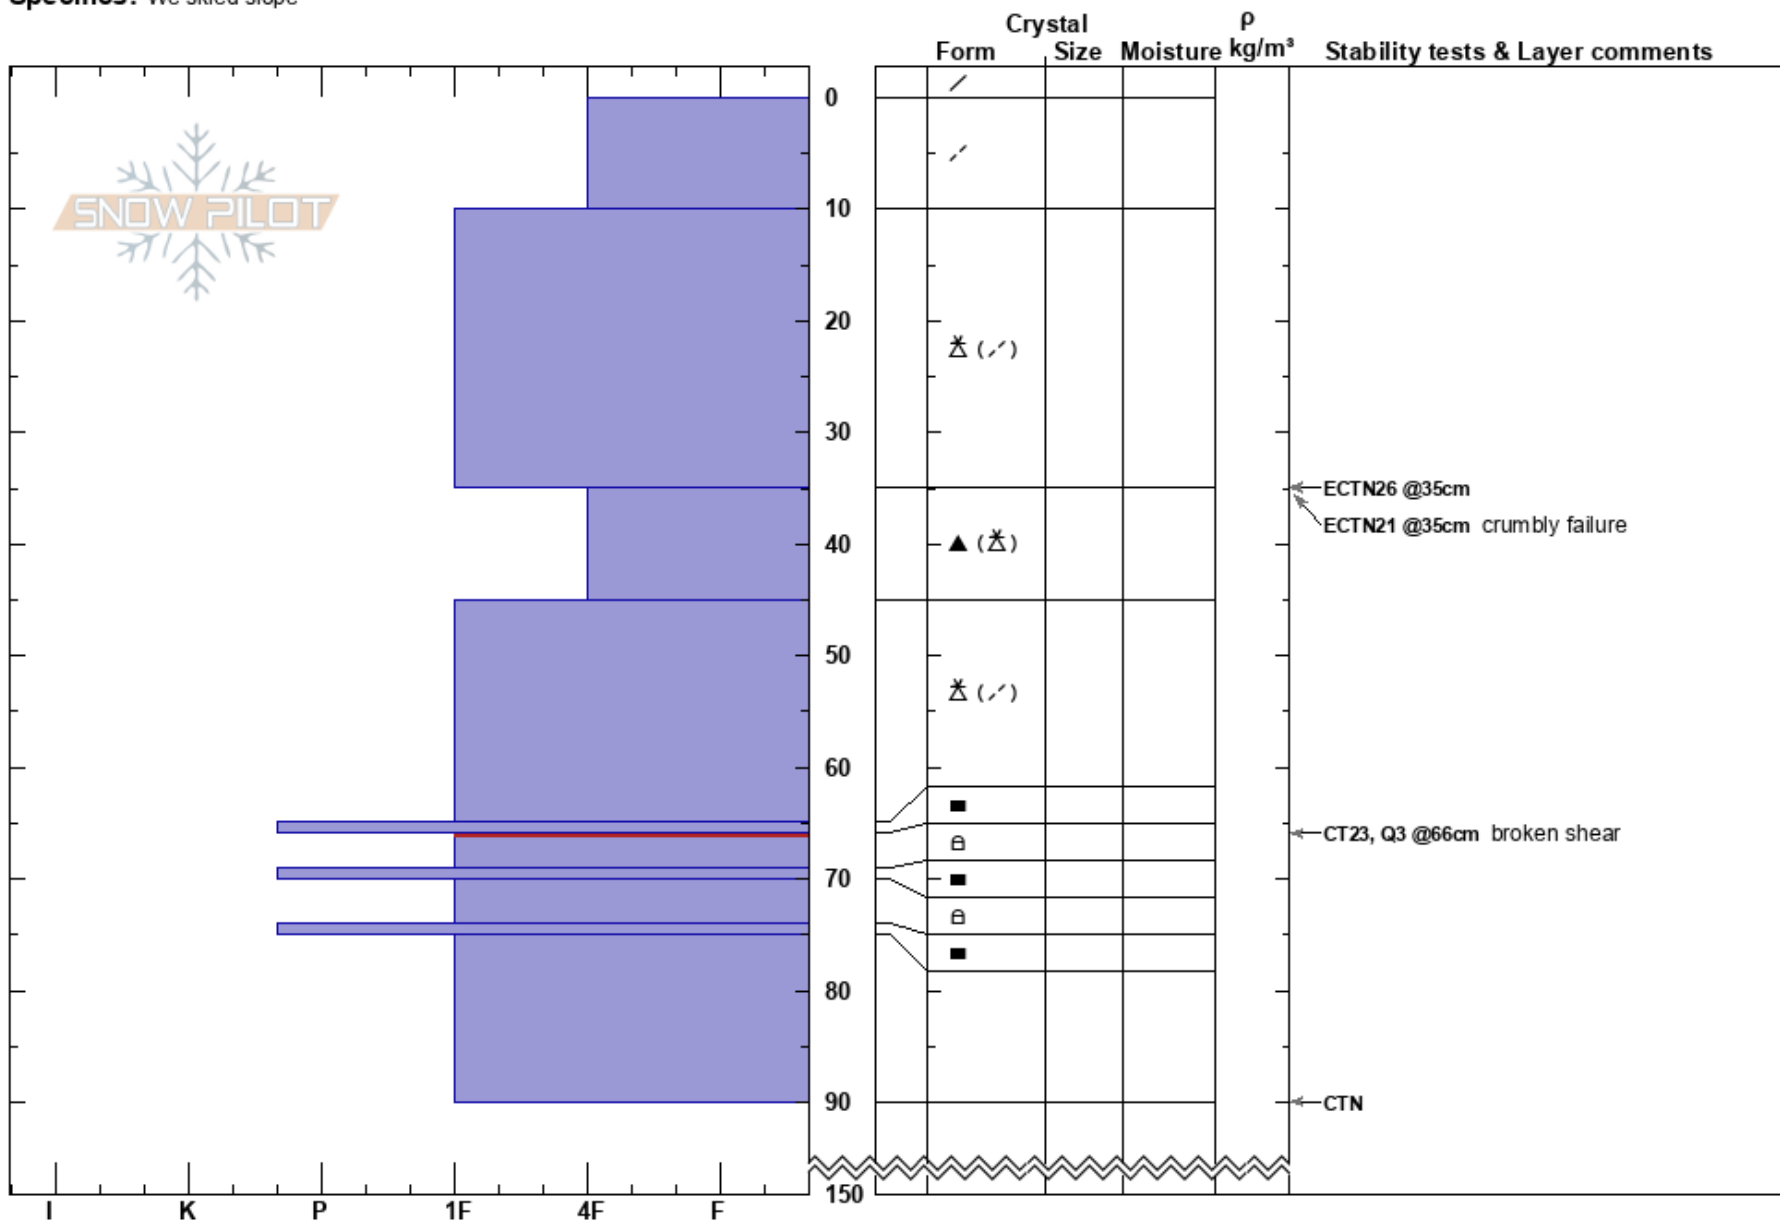

Upper Darwin Bowls  
 Aoraki/Mt Cook  
 New Zealand  
**Elevation:** 2210 m  
**Aspect:** NE  
**Specifics:** We skied slope

Alpine Guides  
 04/08/2023 - 12:30  
**Co-ord:** -43.52775N, 170.31798E  
**Slope Angle:** 25°  
**Wind Loading:**

**Stability:**  
**Air Temperature:** HS: 150  
**Sky Cover:** BKN PF: 20 66-69cm: Problematic layer  
**Precipitation:** NO PS: 5  
**Wind:** Calm

Notes: